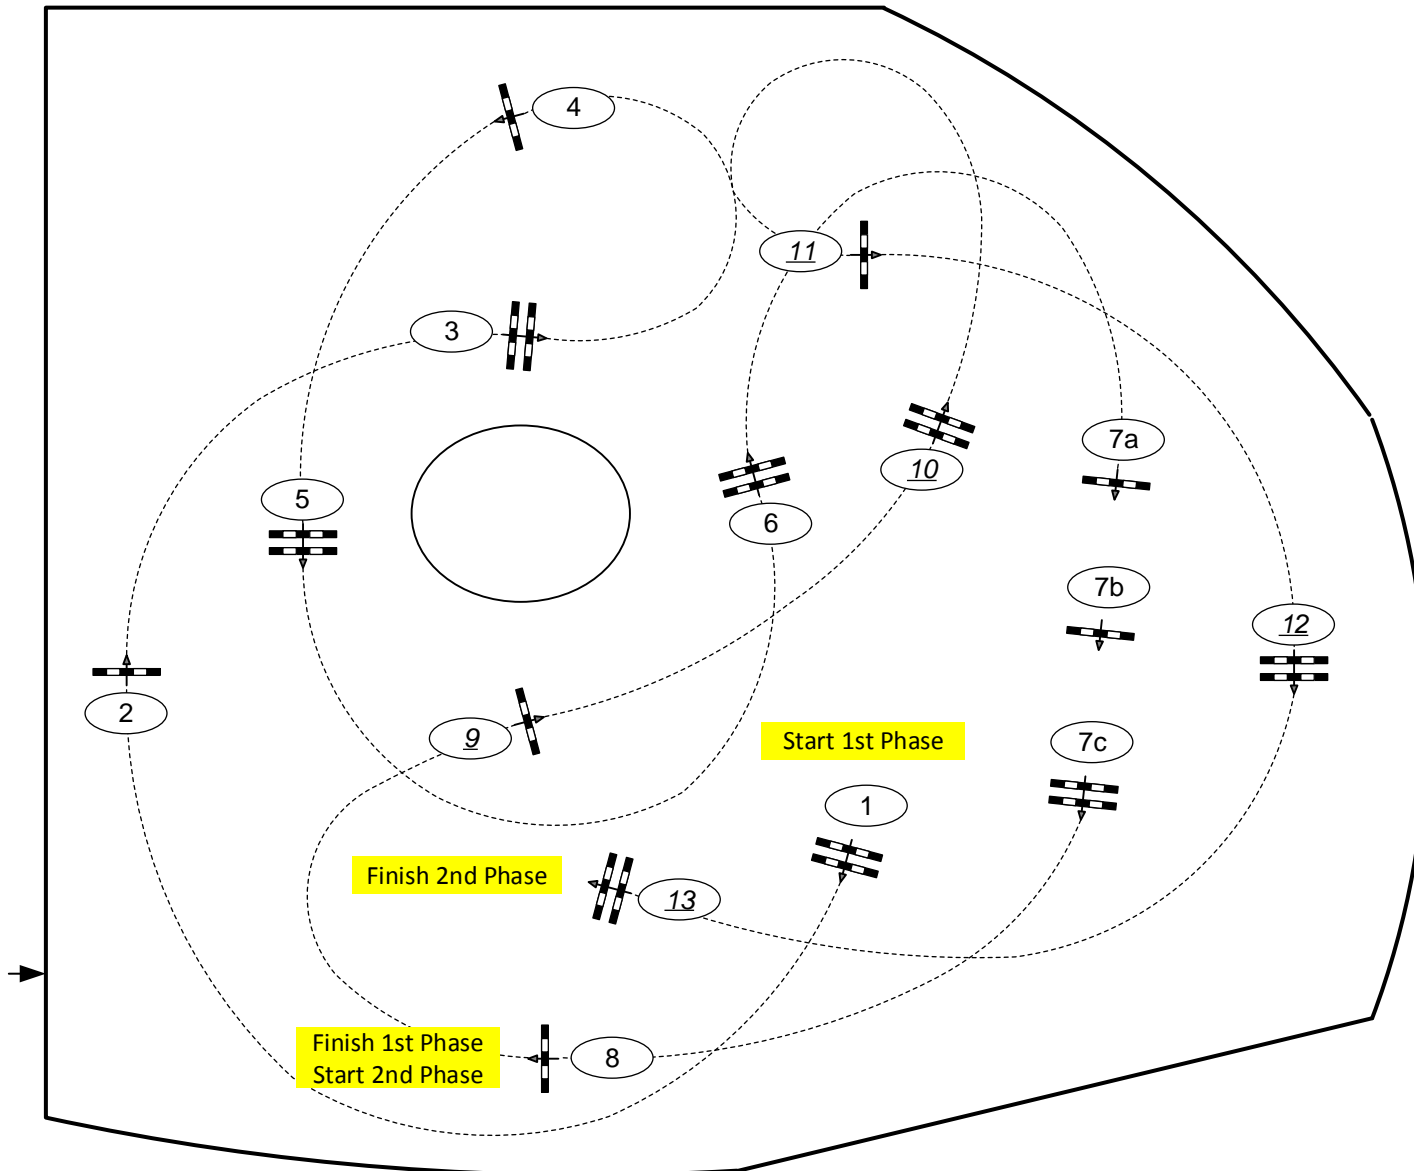

Speed: 350 m/min

Length: 360 m

Time allowed: 62 sec

Time limit: 124 sec

Obstacles: 13

Efforts: 15

2nd Phase:

9-13

Length: 260 m

Time allowed: 45 sec

Time limit: 90 sec

IsiGrade
Jumps by Rothenberger