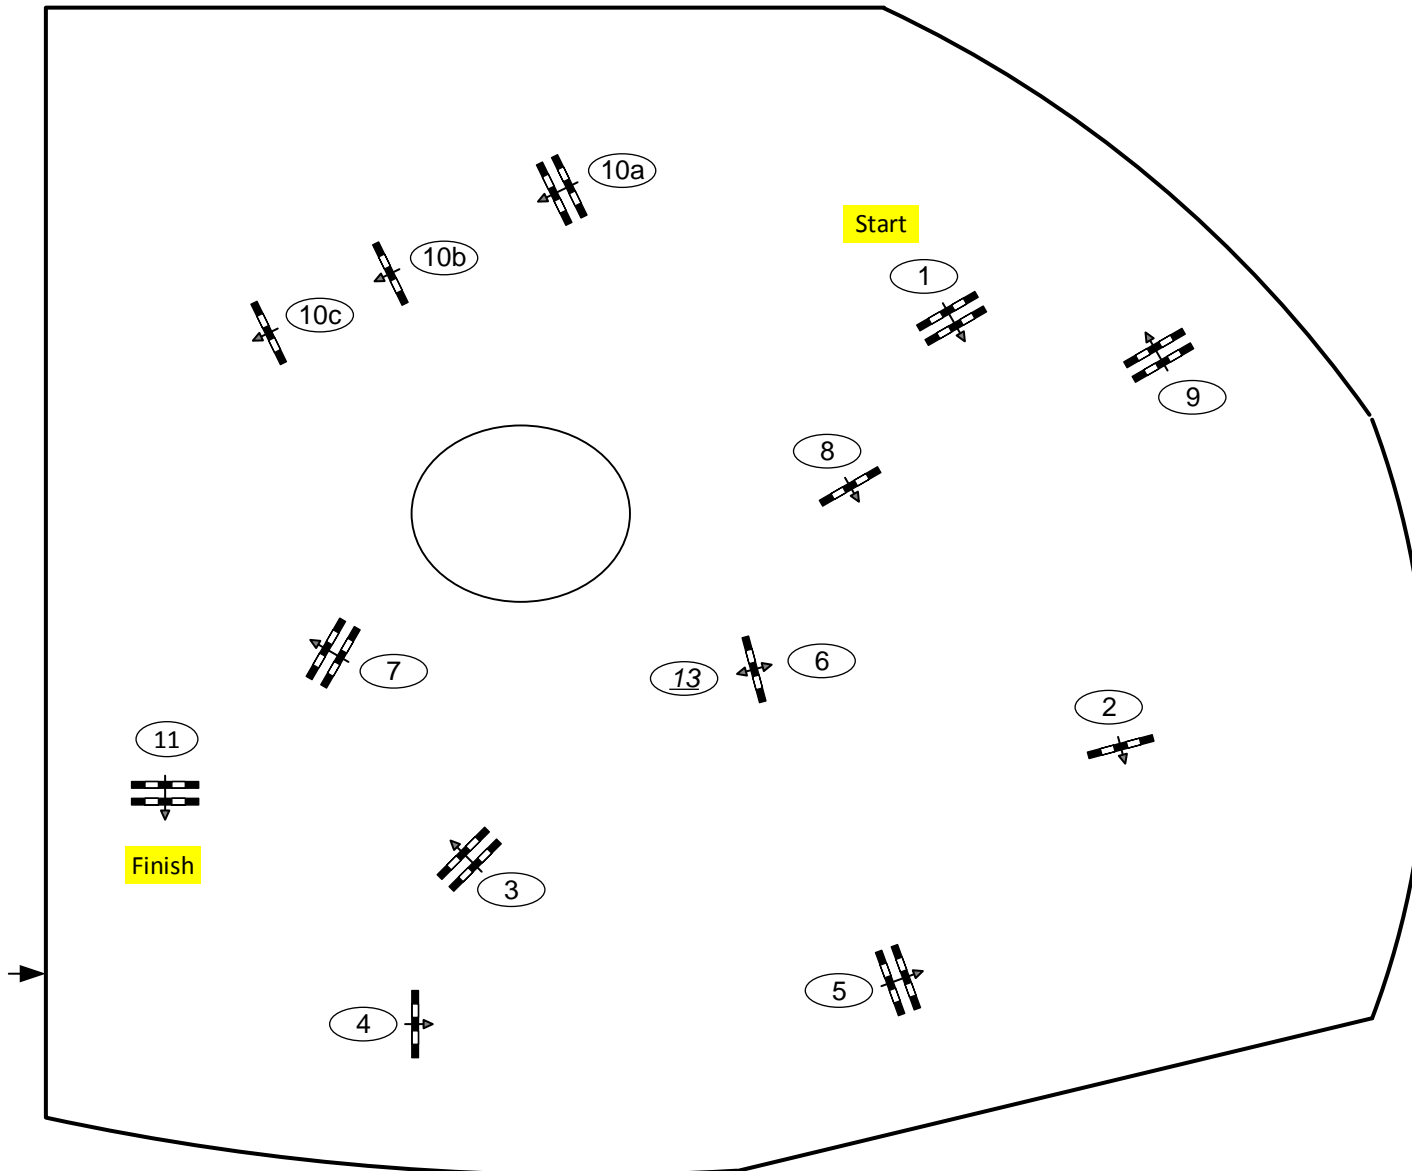

OWL Challenge Paderborn 2021

Class No.: **31**

National Competition

Competition with one jump-off

Table: A
National RG: 501,B.1
FEI RG / Art.
Height: 1,40 m

Speed: 350 m/min
Length: 450 m
Time allowed: 78 sec
Time limit: 156 sec

Obstacles:
Efforts:

1st Jump-off:

1-2-13-10ab-11-7-8

Length: 350 m
Time allowed: 60 sec
Time limit: 120 sec

IsiGrade
Jumps by Rothenberger