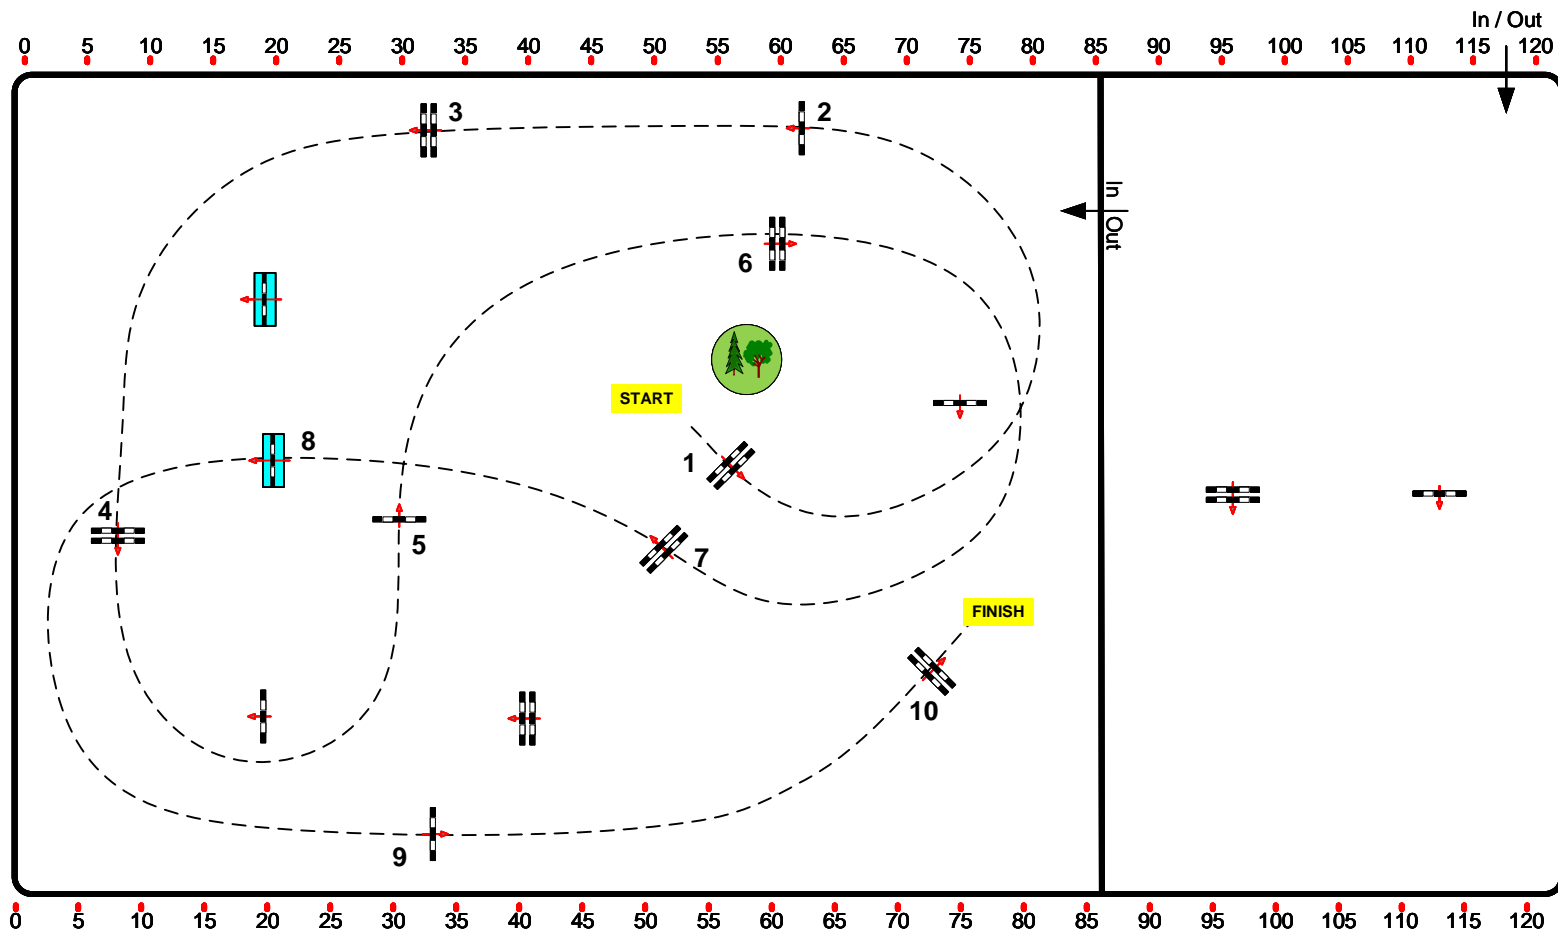

Class No.: 32

Einlaufspringprüfung 95cm

Samstag, 14. August 2021

Arena 2

Table: A
National RG: §218
FEI RG / Art.
Height: 0,95 m

Speed: 350 m/min
Length: 450 m
Time allowed: 78 sec
Time limit: 156 sec

Obstacles: 10
Efforts: 10