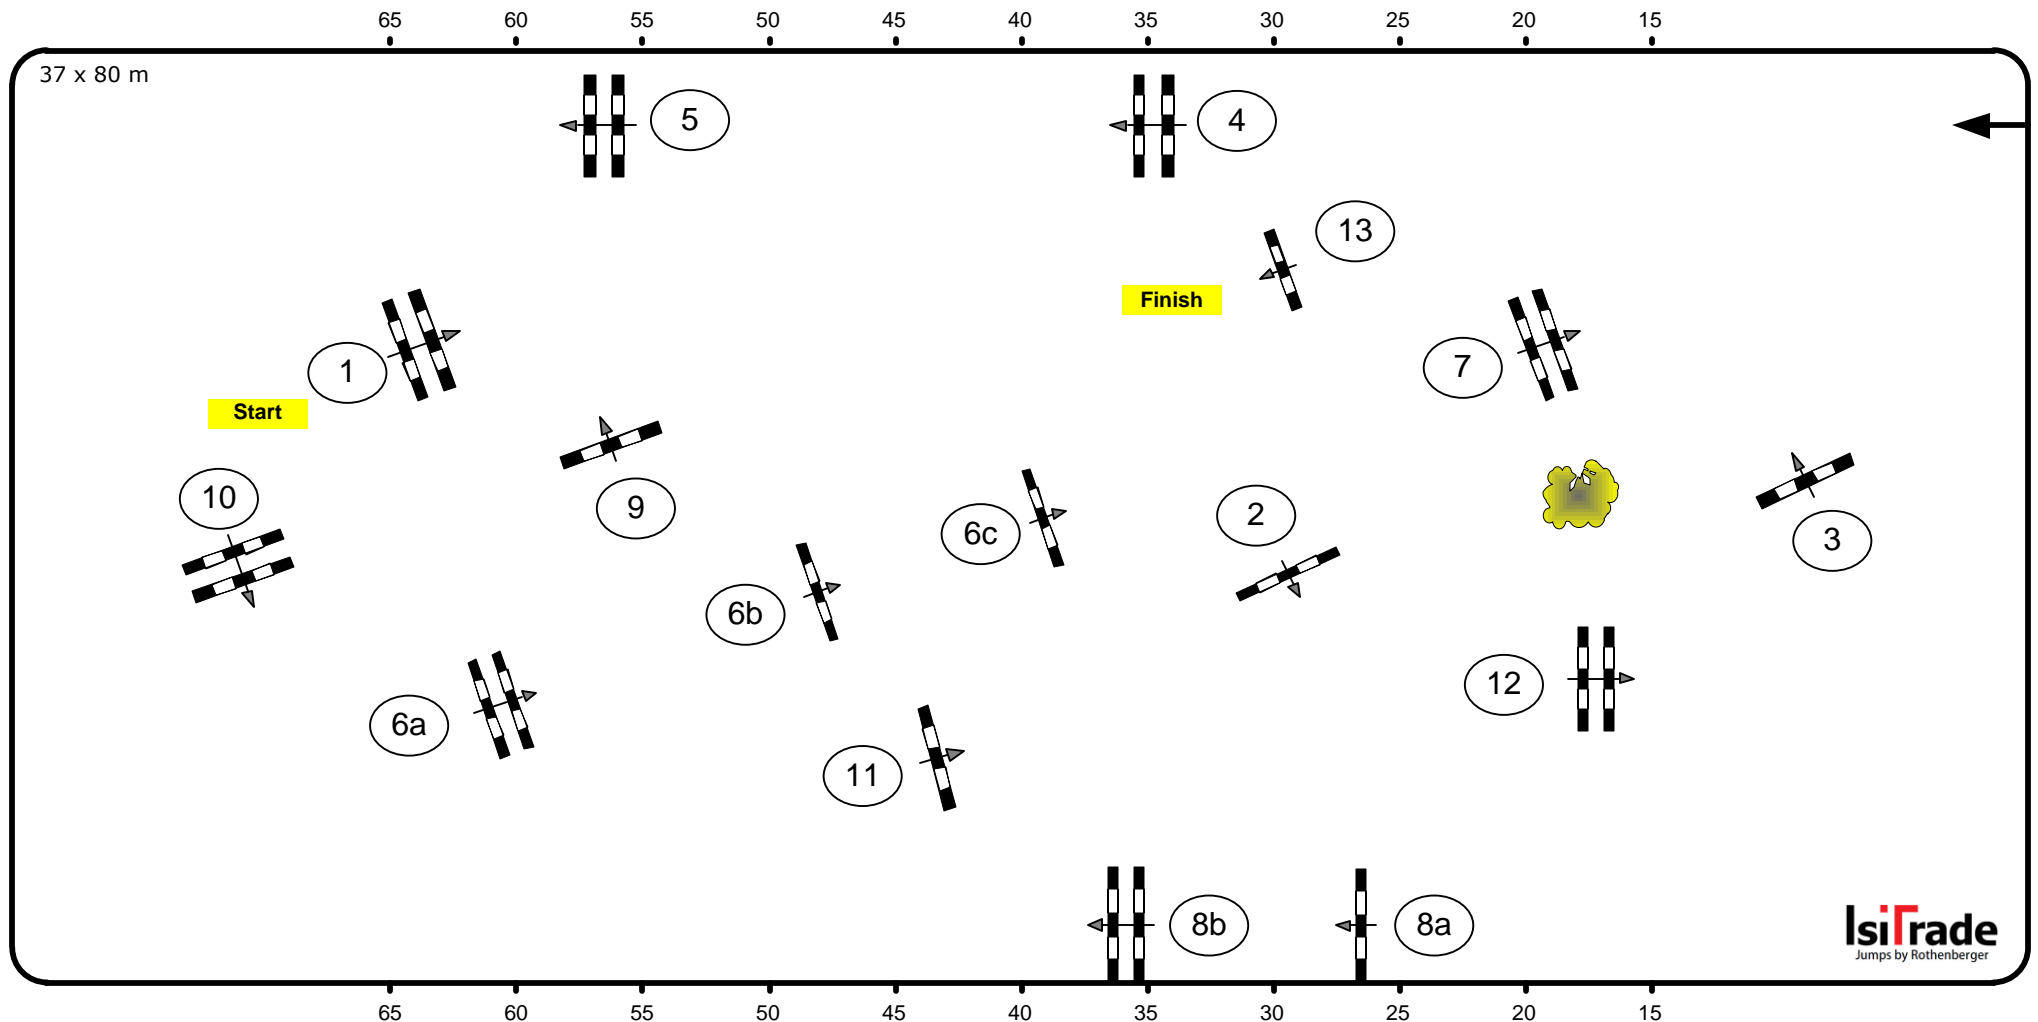

Leipzig (GER) 06-10 April 2022

**Class No.: 10**

**Grand Prix Leipzig**

**Competition with one jump-off**

Table: A  
National RG:  
FEI RG / Art. 238.2.2  
Height: 1,50 m

Speed: 350 m/min  
Length: 430 m  
Time allowed: 74 sec  
Time limit: 148 sec

Obstacles: 13  
Efforts: 16  
Penalty sec:  
Closed combination:

1st Jump-off: **9,6a,7,8a,8b,2,3,5**  
Length: 320 m  
Time allowed: 55 sec  
Time limit: 110 sec

Course Designer: Frank Rothenberger (GER), Christian Wiegand (GER)