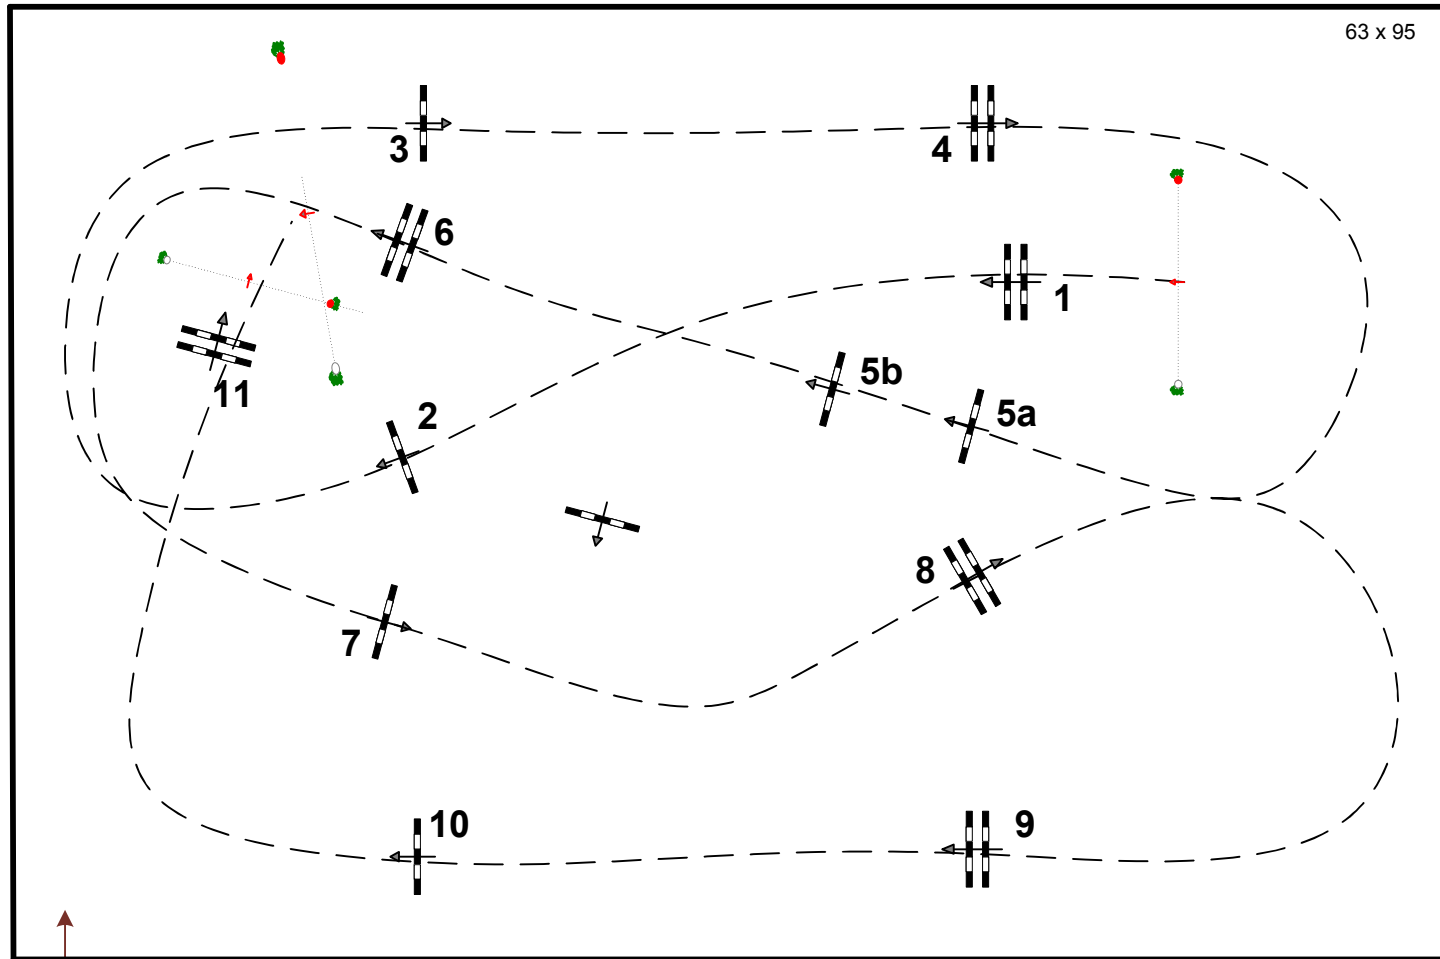

# ANDALUCIA SUNSHINE TOUR - 2022

**Class No.: 209**

**5 años**

**DOS FASES ESPECIAL**

**04/03/2022**

Table: A  
 National RG:  
 FEI RG / Art. 274.2.5  
 Height: 1,30 m

Speed: 350 m/min  
 Length: 290 m  
 Time allowed: 50 sec  
 Time limit: 100 sec

Obstacles: 6  
 Efforts: 7  
 Penalty sec:  
 Closed combination:

2nd Phase: **7, 8, 9, 10 & 11**  
 Length: 240 m  
 Time allowed: 42 sec  
 Time limit: 84 sec

Scale: 1:500

JURY

COURSE DESIGNER: ICIAR FERIA PAREJO