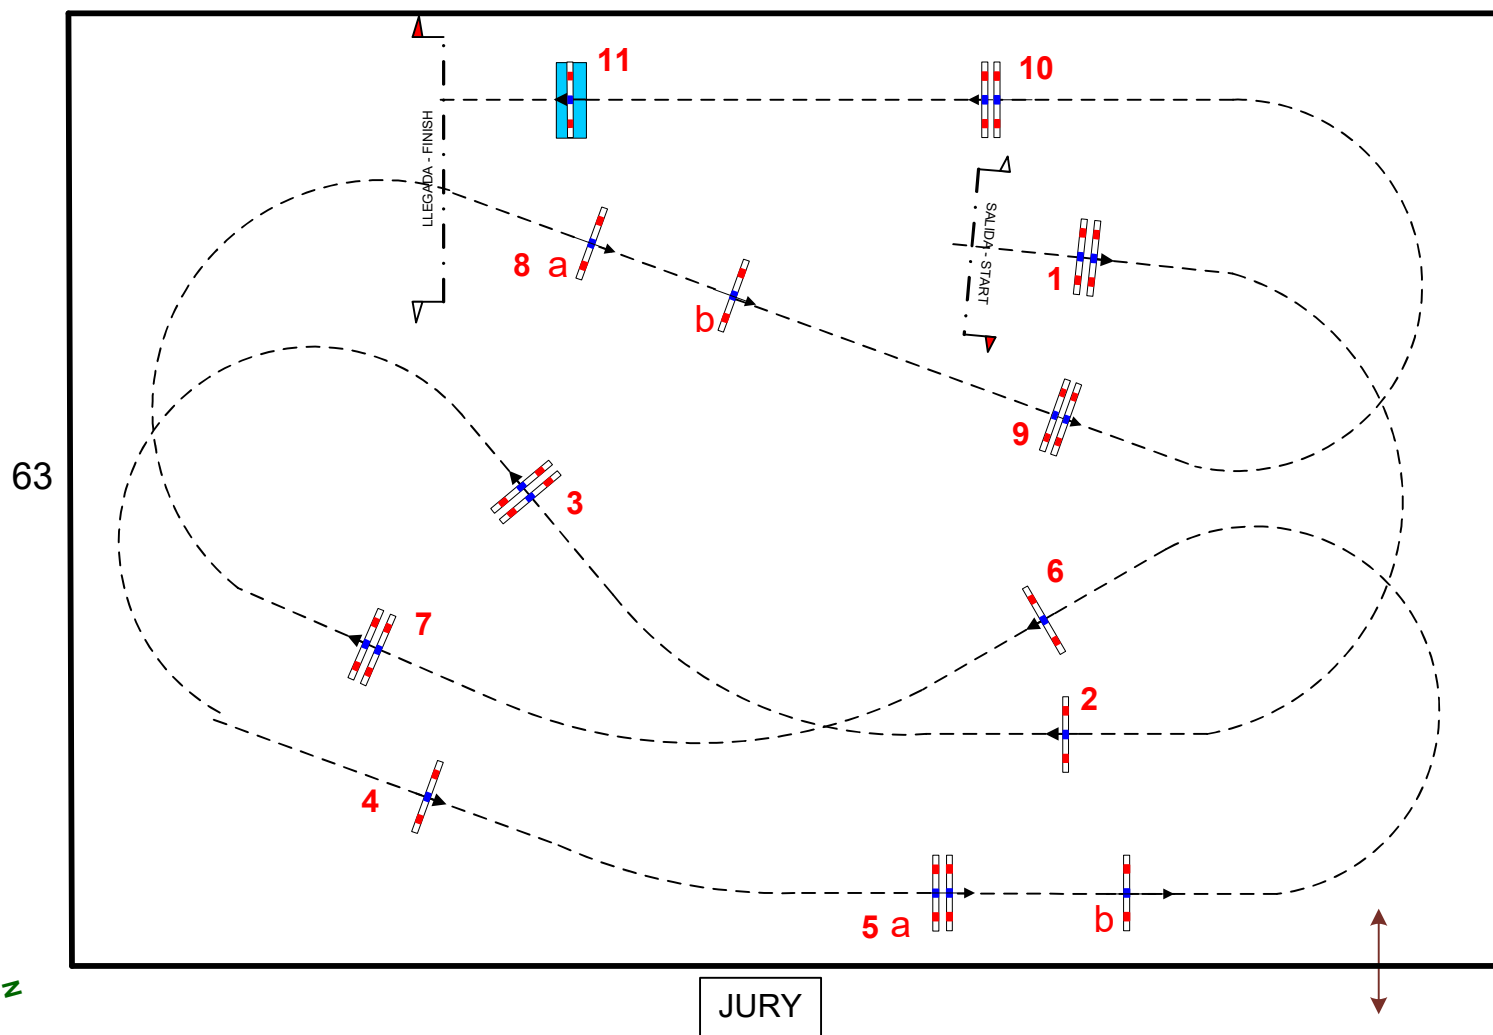

Class No.: 211

7YO

Competition against the clock

04-03-22

Table: A
 National RG:
 FEI RG / Art. 238.2.1
 Height: 1,30 m

Speed: 350 m/min
 Length: 480 m
 Time allowed: 83 sec
 Time limit: 166 sec

Obstacles: 11
 Efforts: 13
 Penalty sec:
 Closed combination:

Length: 0 m
 Time allowed: 0 sec
 Time limit: 0 sec

95

Course Designer
 Isidro Suárez Rodríguez
 FEI Level 3

isidrosuarez1961@yahoo.es