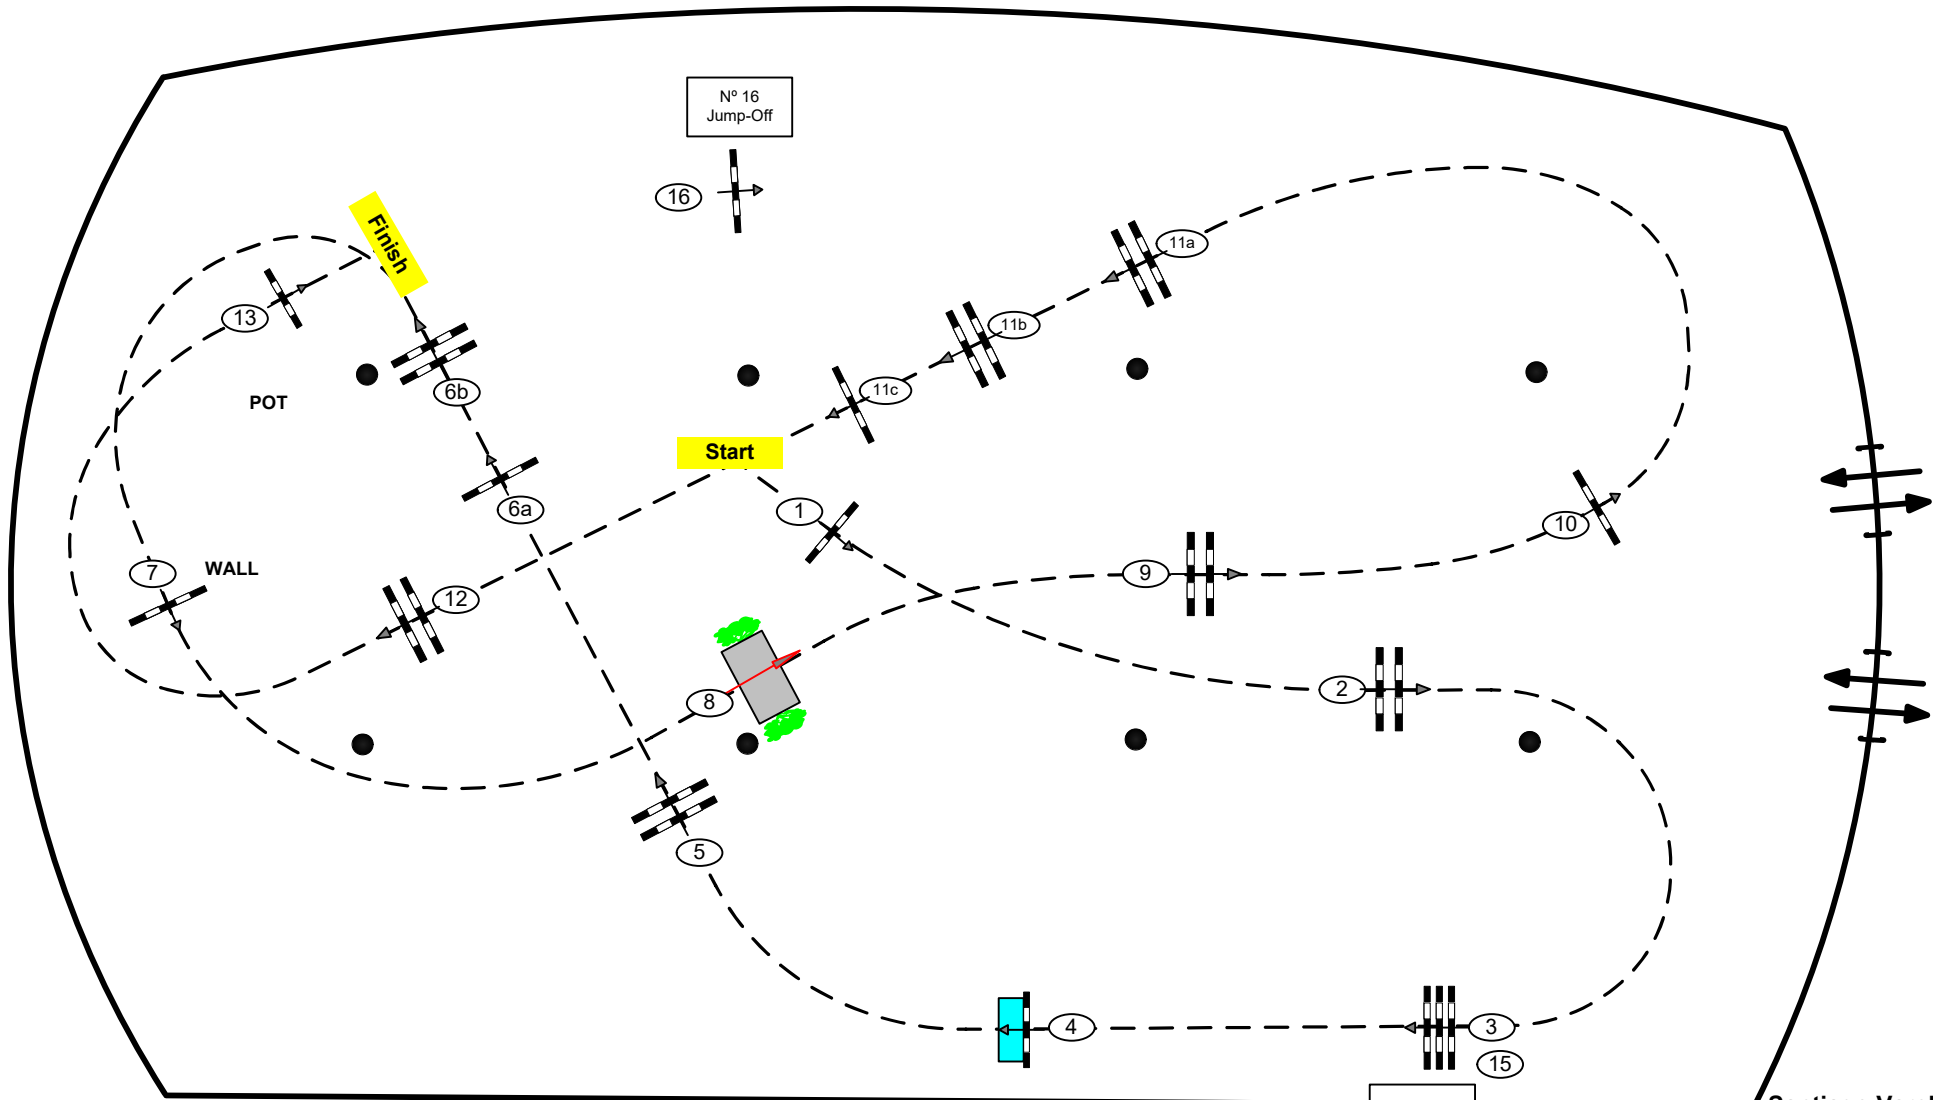

JUMP OFF : 1,2,15,9,11bc,12,16

Length: 490 m

Efforts: 16

Length: 320 m

Article : 238.2.2

Time allowed: 79 sec

Time allowed: 52 sec

Height: 1.60 m

Time limit: 158 sec

Time limit: 104 sec

Nº 15 vertical in Jump-Off

Santiago Varela & TEAM