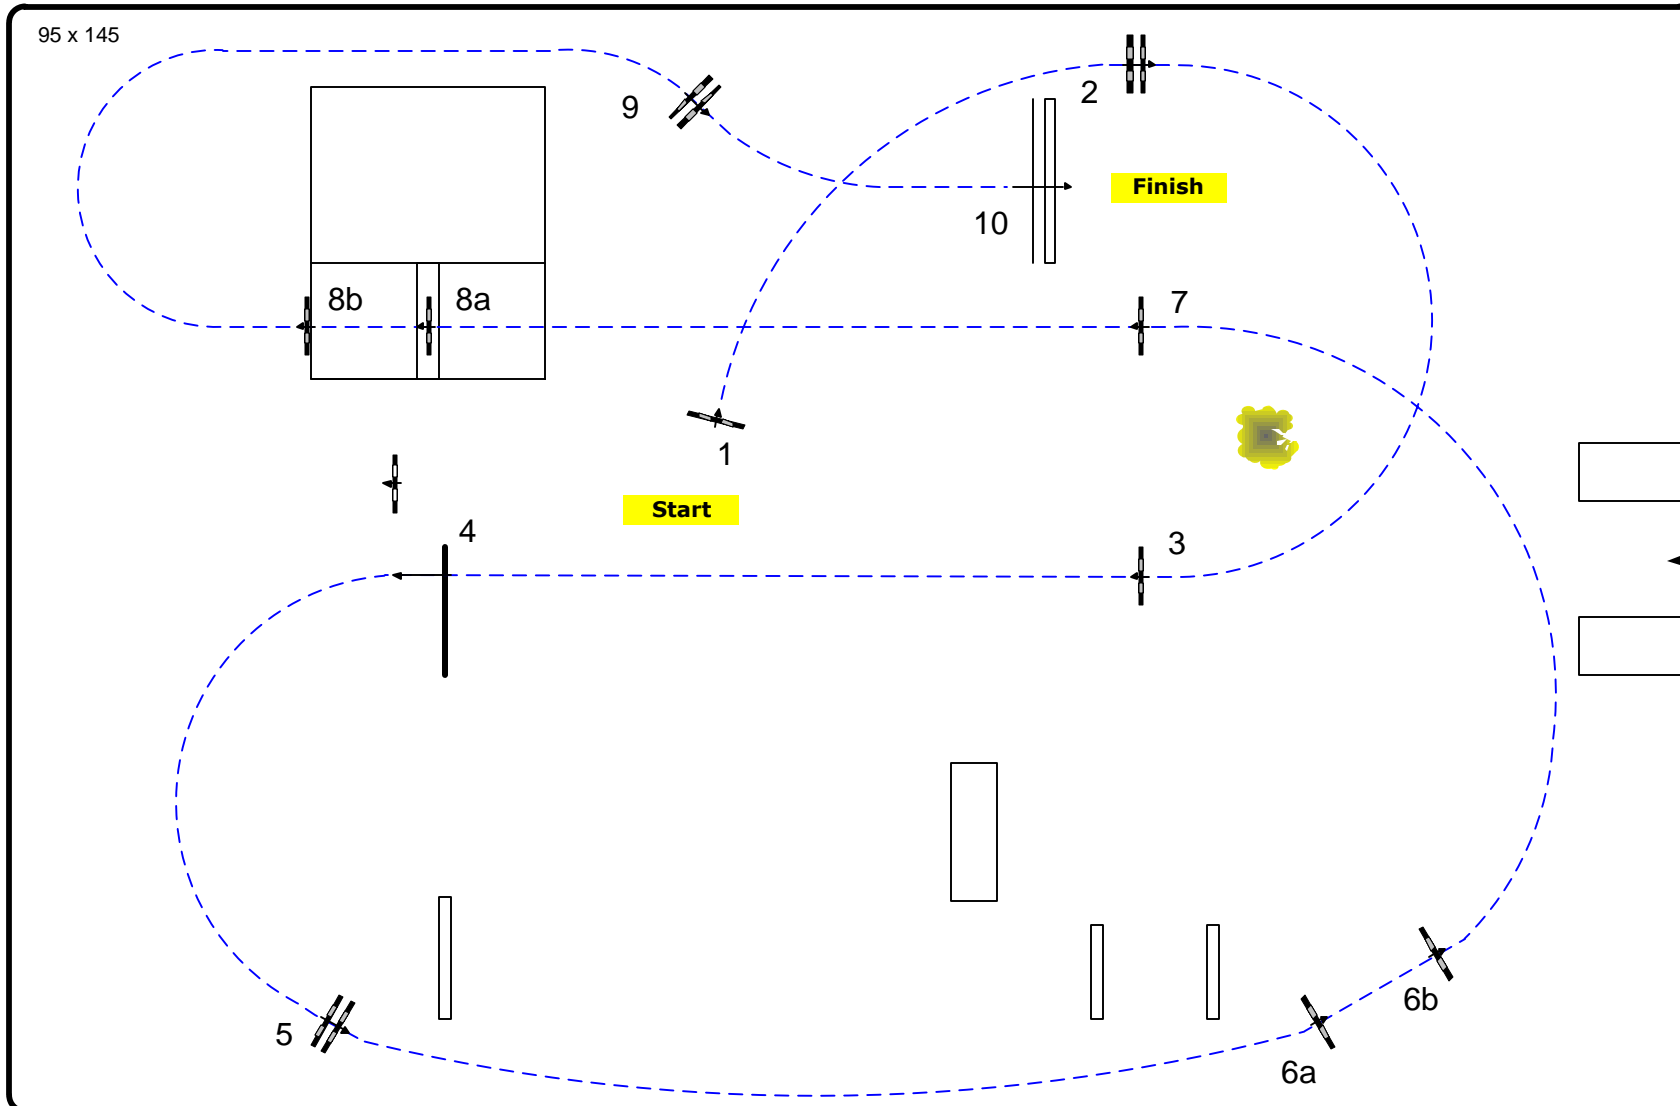

DEUTSCHES SPRING- UND DRESSUR-DERBY
LONGINES GLOBAL CHAMPIONS TOUR
HAMBURG 2022

CSI5*/CSI4*/CSIYH1*/CSIAm-A 24-29 Mai 2022

Class: 11

First Qualifier German Jumping Derby

Competition against the clock

Table: A
 National RG:
 FEI RG / Art. 238.2.1
 Height: 1,45 m

Speed: 375 m/min

Length: 550 m
 Time allowed: 88 sec
 Time limit: 176 sec

Obstacles: 10
 Efforts: 12

Course Designer:
 Frank Rothenberger (GER)
 frank@frank-rothenberger.de