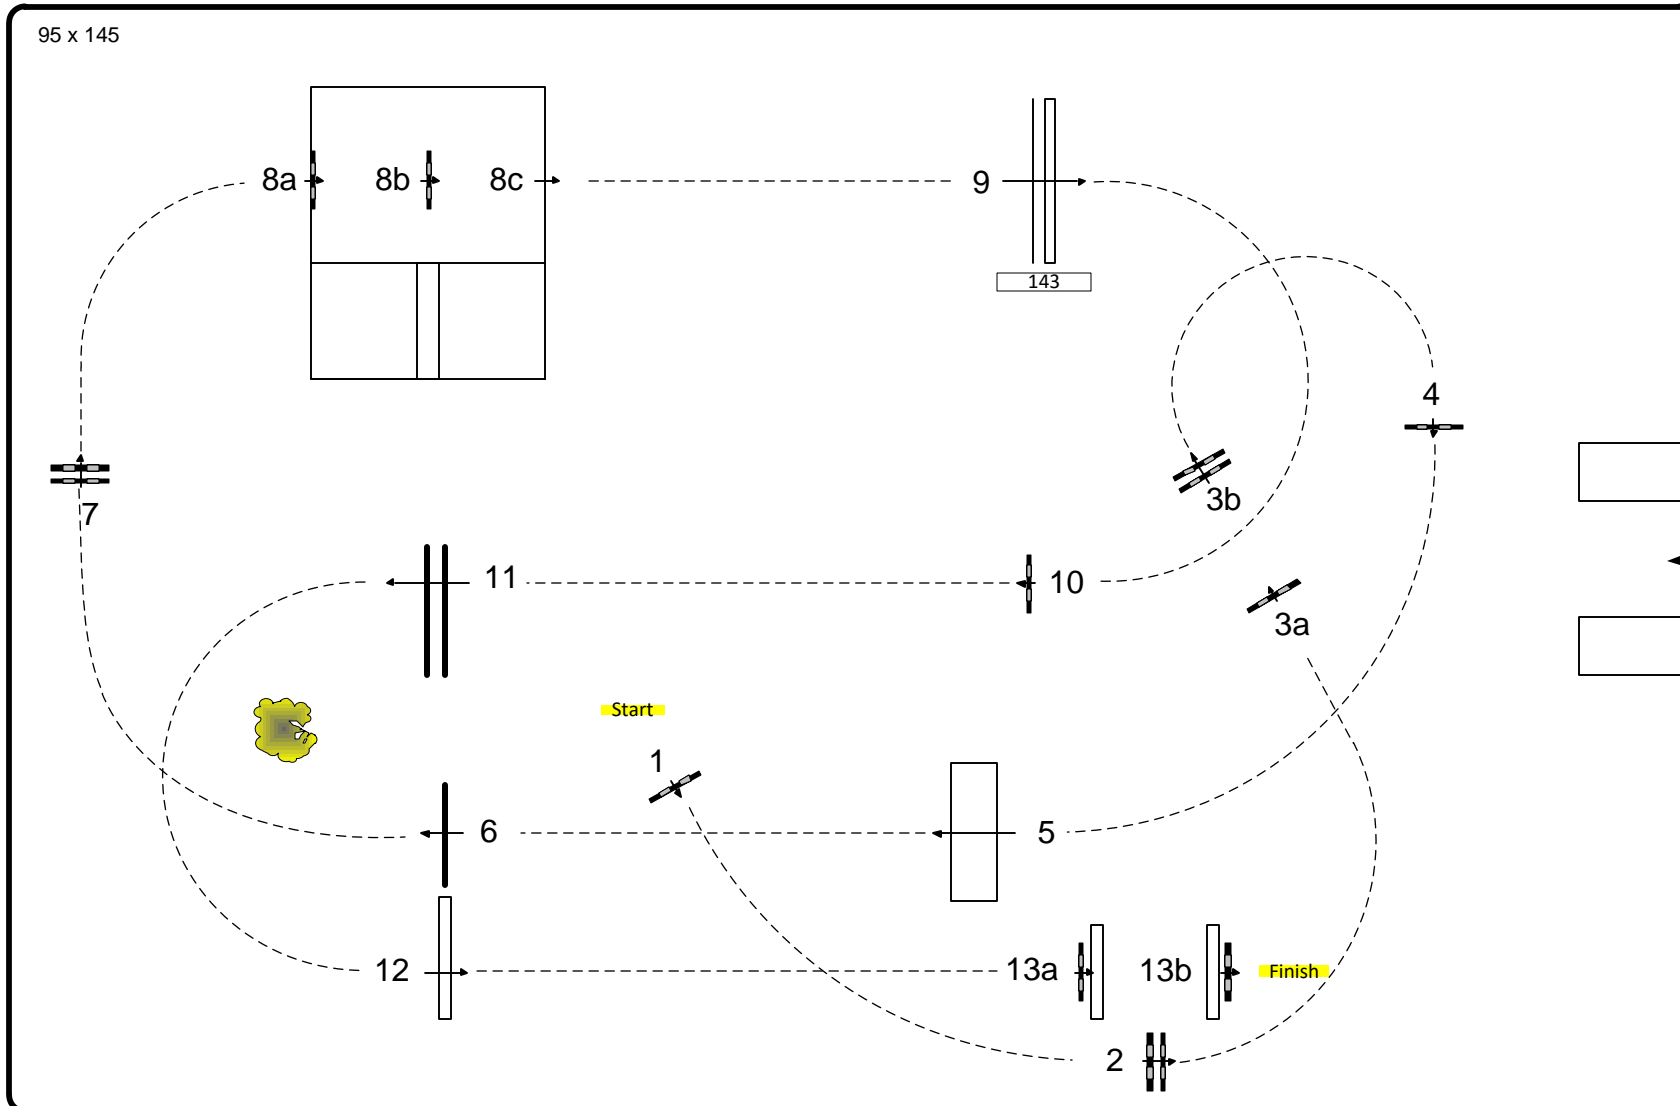

## Second Qualifier German Jumping Derby

Competition against the clock

Table: A  
 National RG:  
 FEI RG / Art. 238.2.1  
 Height: 1,50 m

Speed: 375 m/min

Length: 720 m  
 Time allowed: 116 sec  
 Time limit: 232 sec