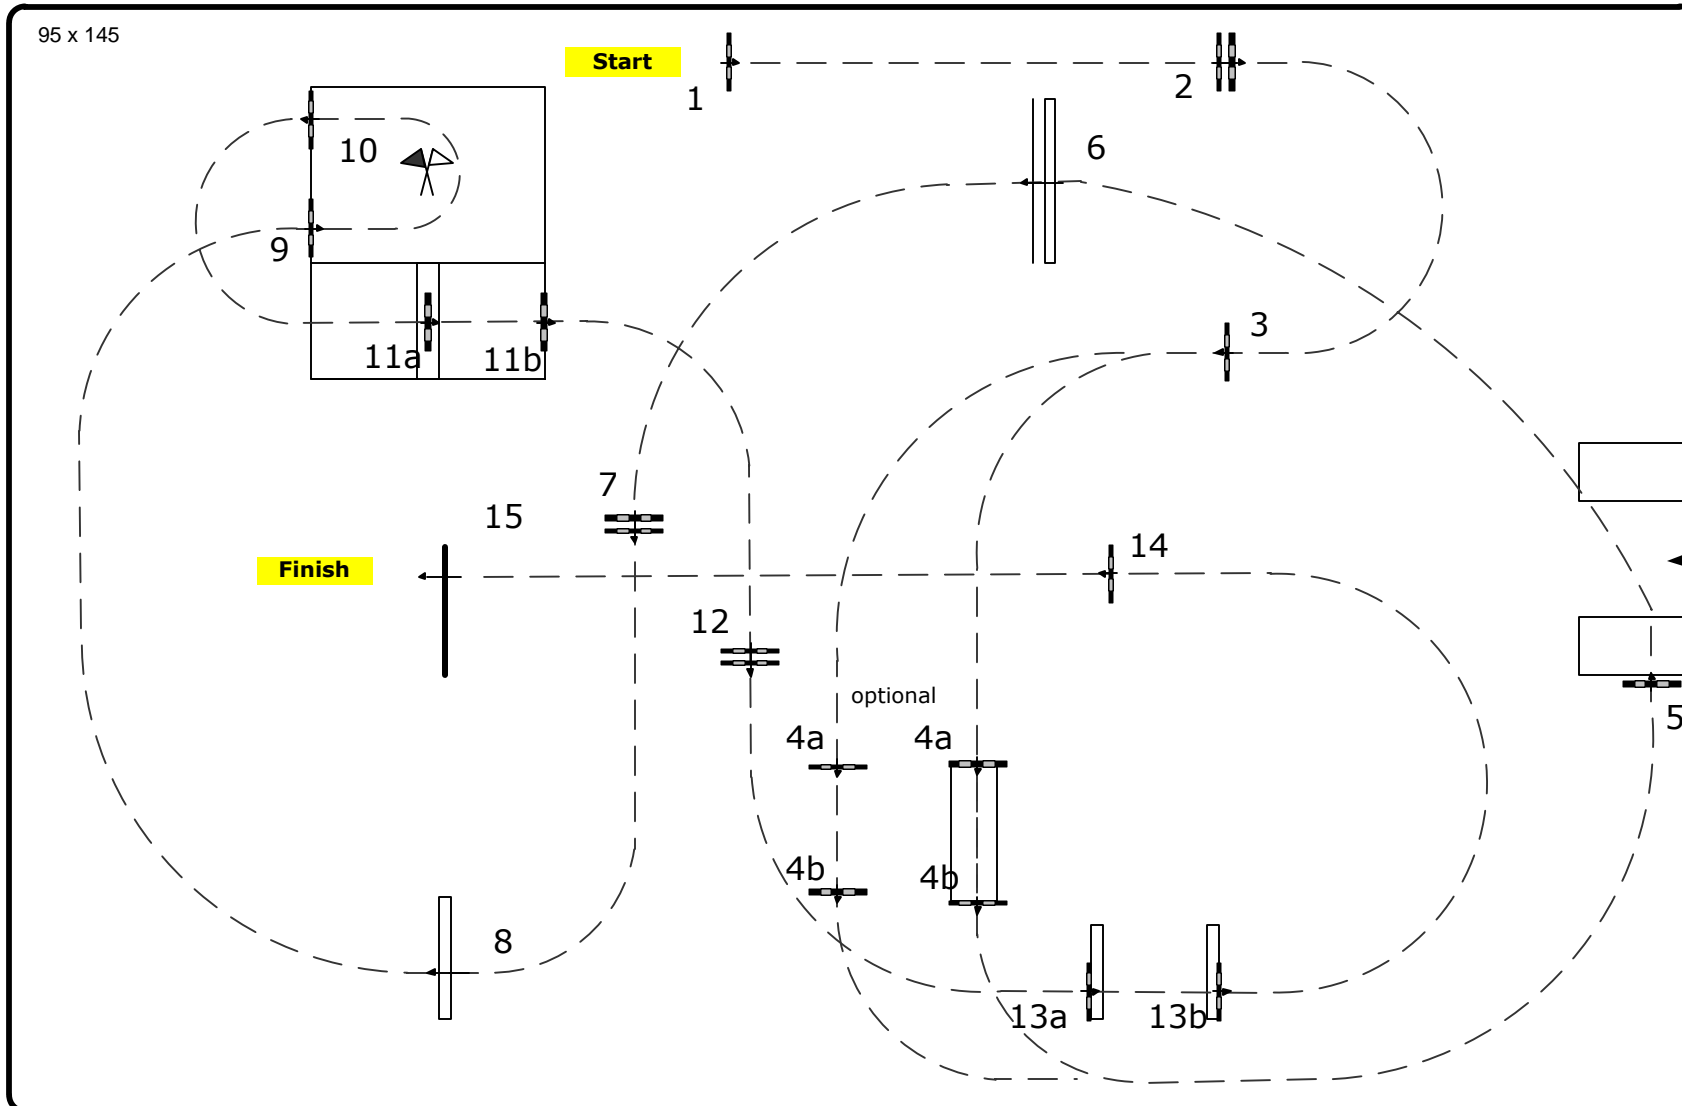

DEUTSCHES SPRING- UND DRESSUR-DERBY

LONGINES GLOBAL CHAMPIONS TOUR

HAMBURG 2022

CSI5*/CSI4*/CSIYH1*/CSIAm-A 24-29 Mai 2022

Class: 13

Speed Derby

Speed and Handiness

Table: C
 National RG:
 FEI RG / Art. 239/268
 Height: 1,40 m

Time limit: 180 sec

Obstacles: 15
 Efforts: 19
 Penalty sec 4
 Closed combination: 4ab, 5ab, 11ab

Course Designer:
 Frank Rothenberger (GER)
 frank@frank-rothenberger.de