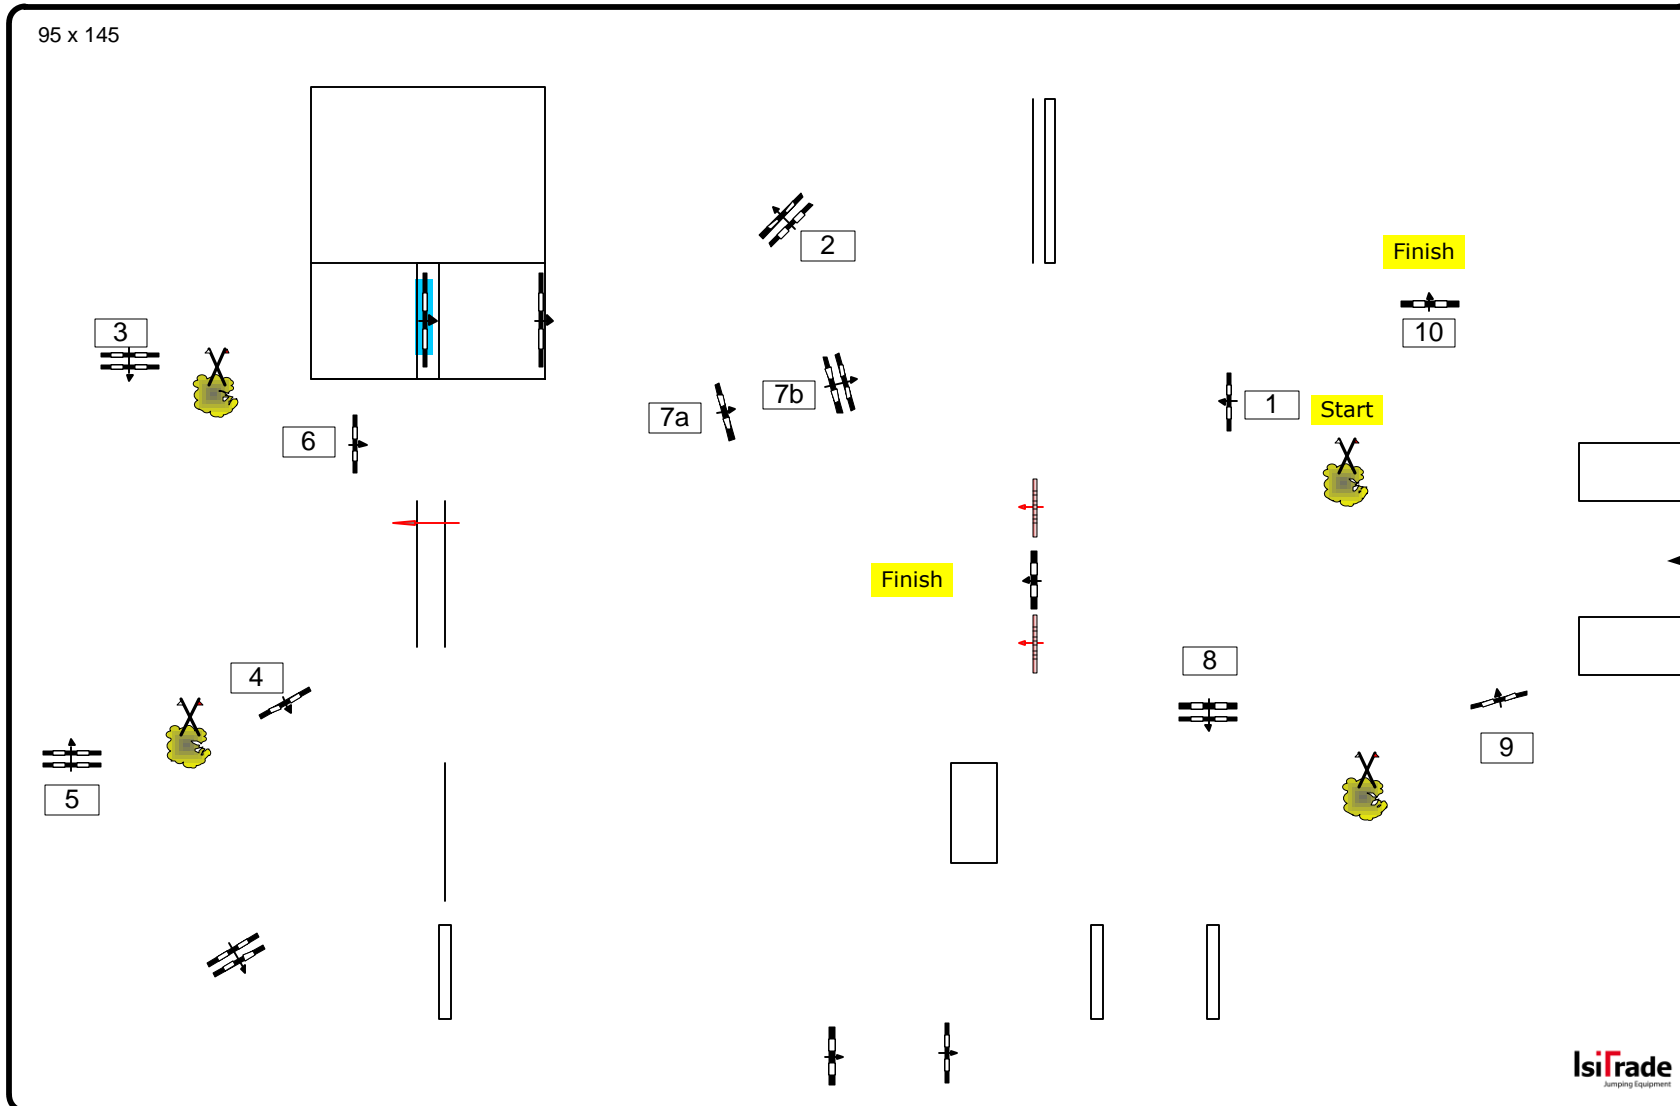

# CSI5\* Longines Global Champions Tour of Hamburg CSI4\* / CSIYH1\* / CSI AM A Hamburg 2022

Class: 21,24,27

Spooks Amateur

Competition against the clock

Table: A  
National RG:  
FEI RG / Art. 238.2.1  
Height: 1,15/1,25/1,40 m

Speed: 350 m/min  
Length: 410 m  
Time allowed: 71 sec  
Time limit: 142 sec

Obstacles: 10  
Efforts: 11  
Penalty sec  
Closed combination:

2nd Phase:

0  
Length: 0 m  
Time allowed: 0 sec  
Time limit: 0 sec