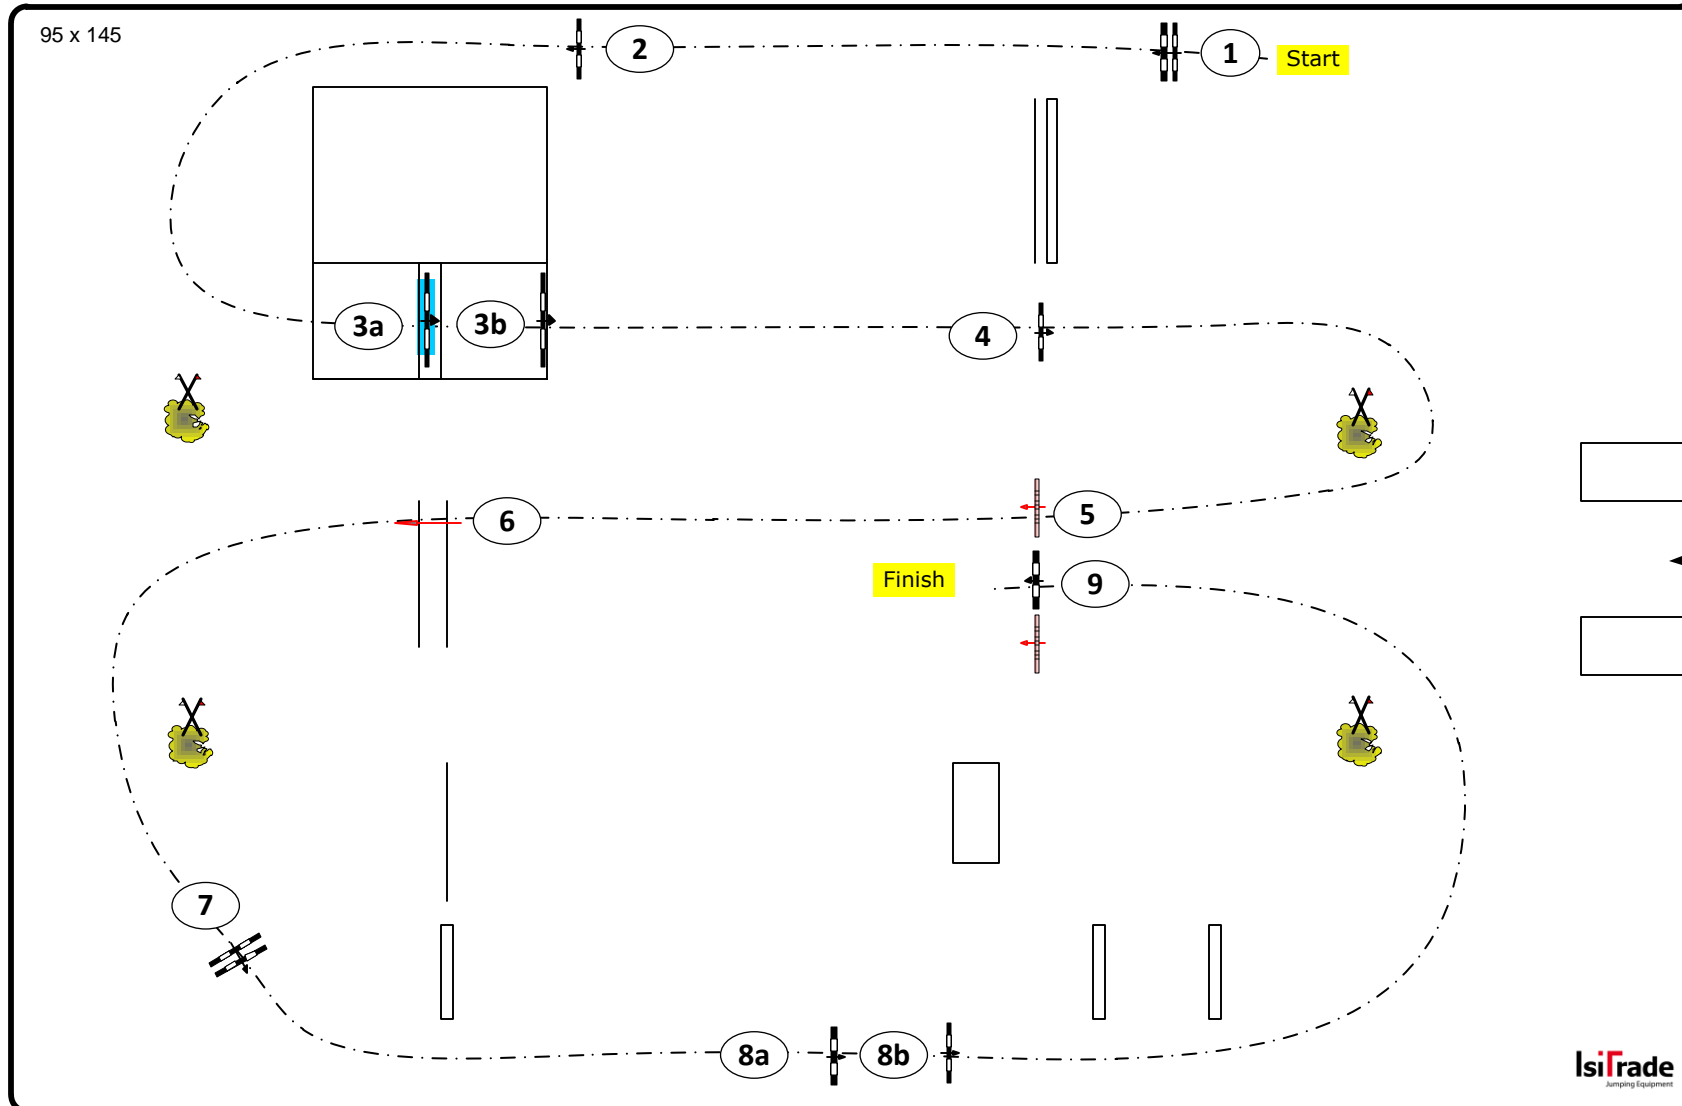

CSI5* Longines Global Champions Tour of Hamburg CSI4* / CSIH1* / CSI AM A Hamburg 2022

Class: 28,29,30

Deutsches Amateur-Derby

Competition against the clock

Table: A
National RG:
FEI RG / Art. 238.2.1
Height: 1,15/1,25/1,40 m

Speed: 350 m/min

Length: 470 m
Time allowed: 81 sec
Time limit: 162 sec

Obstacles: 9
Efforts: 11
Penalty sec
Closed combination: 3a,3b

2nd Phase:

0

Length: 0 m
Time allowed: 0 sec
Time limit: 0 sec