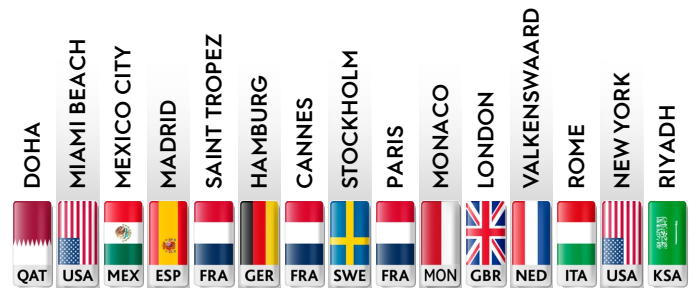

LONGINES GLOBAL CHAMPIONS TOUR

Current overall standings 2022

After leg 14 in NEW YORK (USA)

Rk	Rider	Nation	Total	1	2	3	4	5	6	7	8	9	10	11	12	13	14	15
109	Lars KERSTEN	NED	18												18			
109	Manuel FERNANDEZ SARO	ESP	18			18												
111	Natalie DEAN	USA	17.5		8.5													9
112	Arturo PARADA VALLEJO	MEX	17			17												
113	Jack ANSEMS	NED	16												16			
114	Beth UNDERHILL	CAN	15													-	15	
114	Jordan COYLE	IRL	15		15													
116	Sergio ALVAREZ MOYA	ESP	14.5				11					3.5						
117	Olivier PERREAU	FRA	14					-				14						
118	Federico FERNANDEZ	MEX	13			-	13											
118	Kevin JOCHEMS	NED	13															13
118	Philip RÜPING	GER	13						13									
121	Penelope LEPREVOST	FRA	11									11						
122	Efe SIYAHİ	TUR	9				-			-				9		-		
122	Guy WILLIAMS	GBR	9										9					
122	Mariano MARTINEZ BASTIDA	ESP	9				9											
122	Petronella ANDERSSON	SWE	9								9							
126	Anthony CONDON	IRL	9	-			-	5	4									
127	Ashlee BOND	ISR	8.5		8.5													
127	Conor SWAIL	IRL	8.5		8.5													
129	Abdullah Humaid AL MUHAIRI	UAE	8	8														
129	Armando TRAPOTE	ESP	8				8											
129	Constant VAN PAESSCHEN	BEL	8										8					
129	Jos VERLOOY	BEL	8										8				-	
129	Patricio PASQUEL	MEX	8				8											
129	Robin MUHR	ISR	8										8					
135	Donald WHITAKER	GBR	6											6				
135	Paola AMILIBIA	MEX	6			6	-											
135	Sara VINGRALKOVA	CZE	6					6				-	-	-		-	-	
138	Pieter CLEMENS	BEL	5.5	5.5			-	-										
139	Kristen VANDERVEEN	USA	5															5
139	Schuyler RILEY	USA	5															5

8 best results to count - scale of points: 40-37-35-33-32-31-30-29-28-27-26-25-24-23 and so on. Points won by athletes who are tied are added and divided equally. Riders marked with a - were present but did not qualify for the LONGINES Grand Prix at this leg.