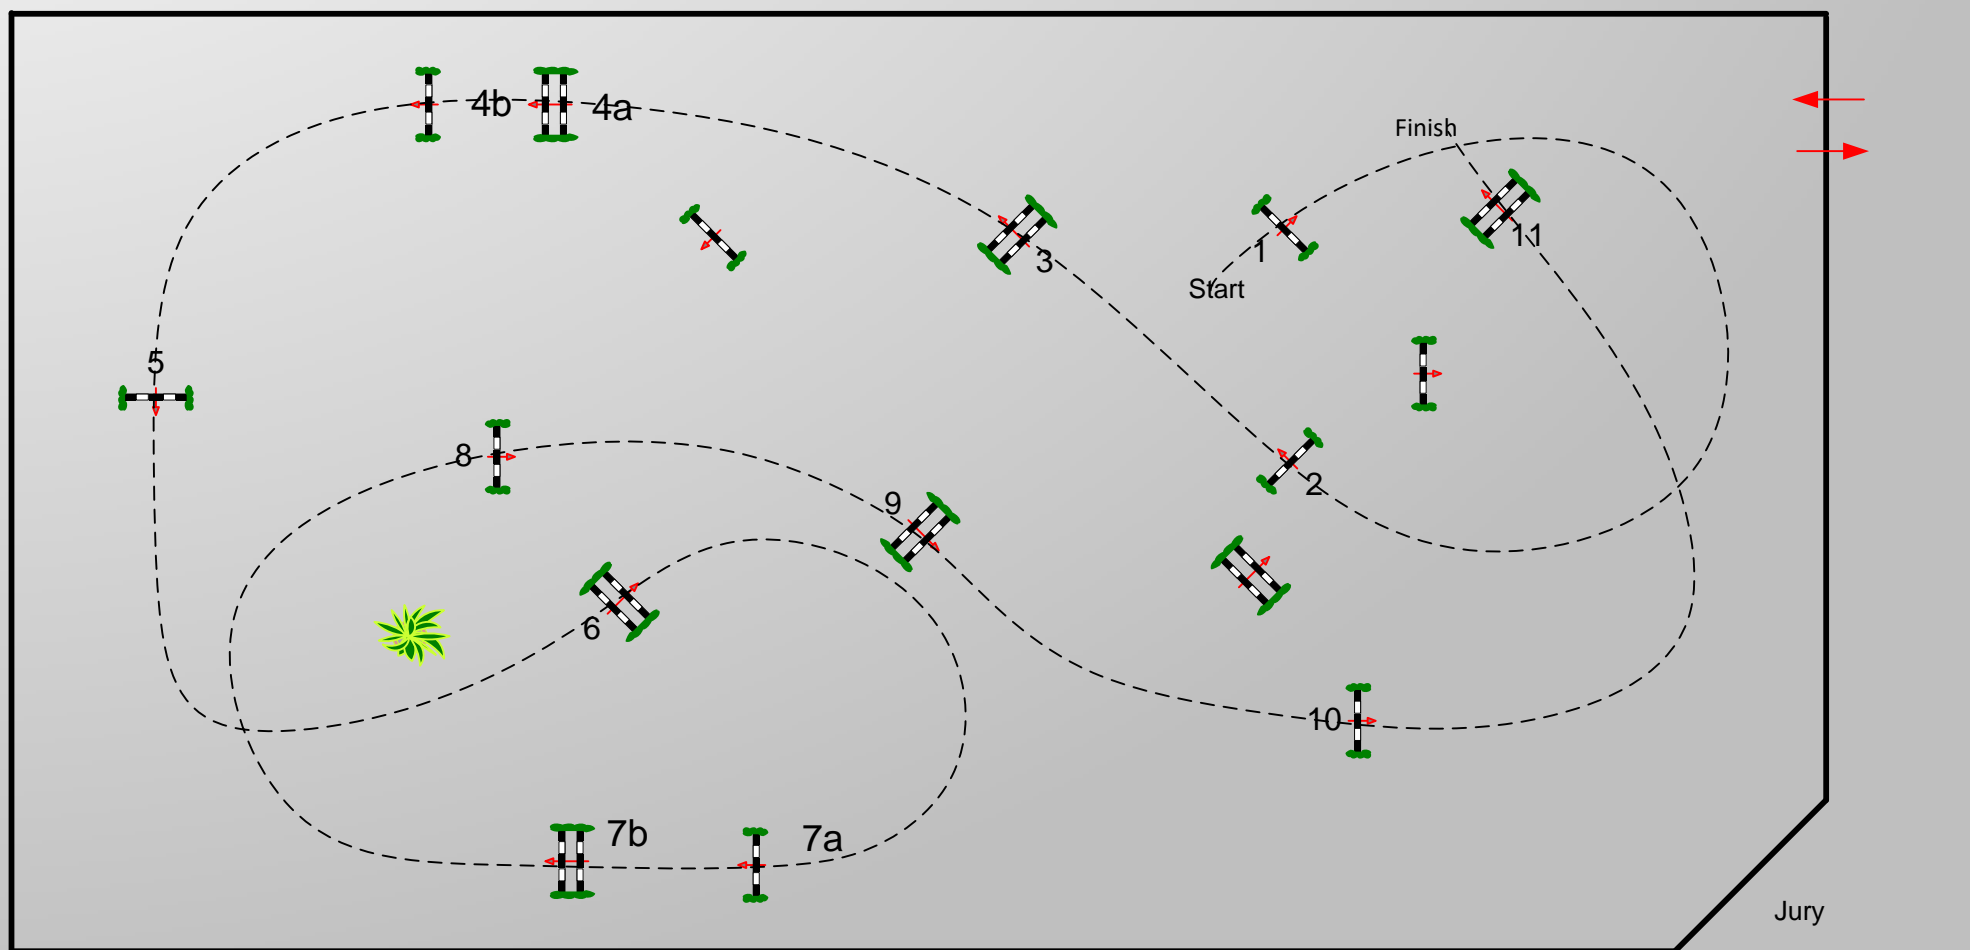

Table: A
National RG:
FEI RG / Art. 238.2.1
Height: 1.15 m

Speed: 350 m/min
Length: 450 m
Time allowed: 78 sec
Time limit: 156 sec

Obstacles: 11
Efforts: 13
Penalty sec:
Closed combination:

1st Jump-off:
Length: m
Time allowed: sec
Time limit: sec

2nd Jump-off:
Length: 0 m
Time allowed: 0 sec
Time limit: 0 sec

Jury

Course Designer

Christa Jung (GER) mit Team