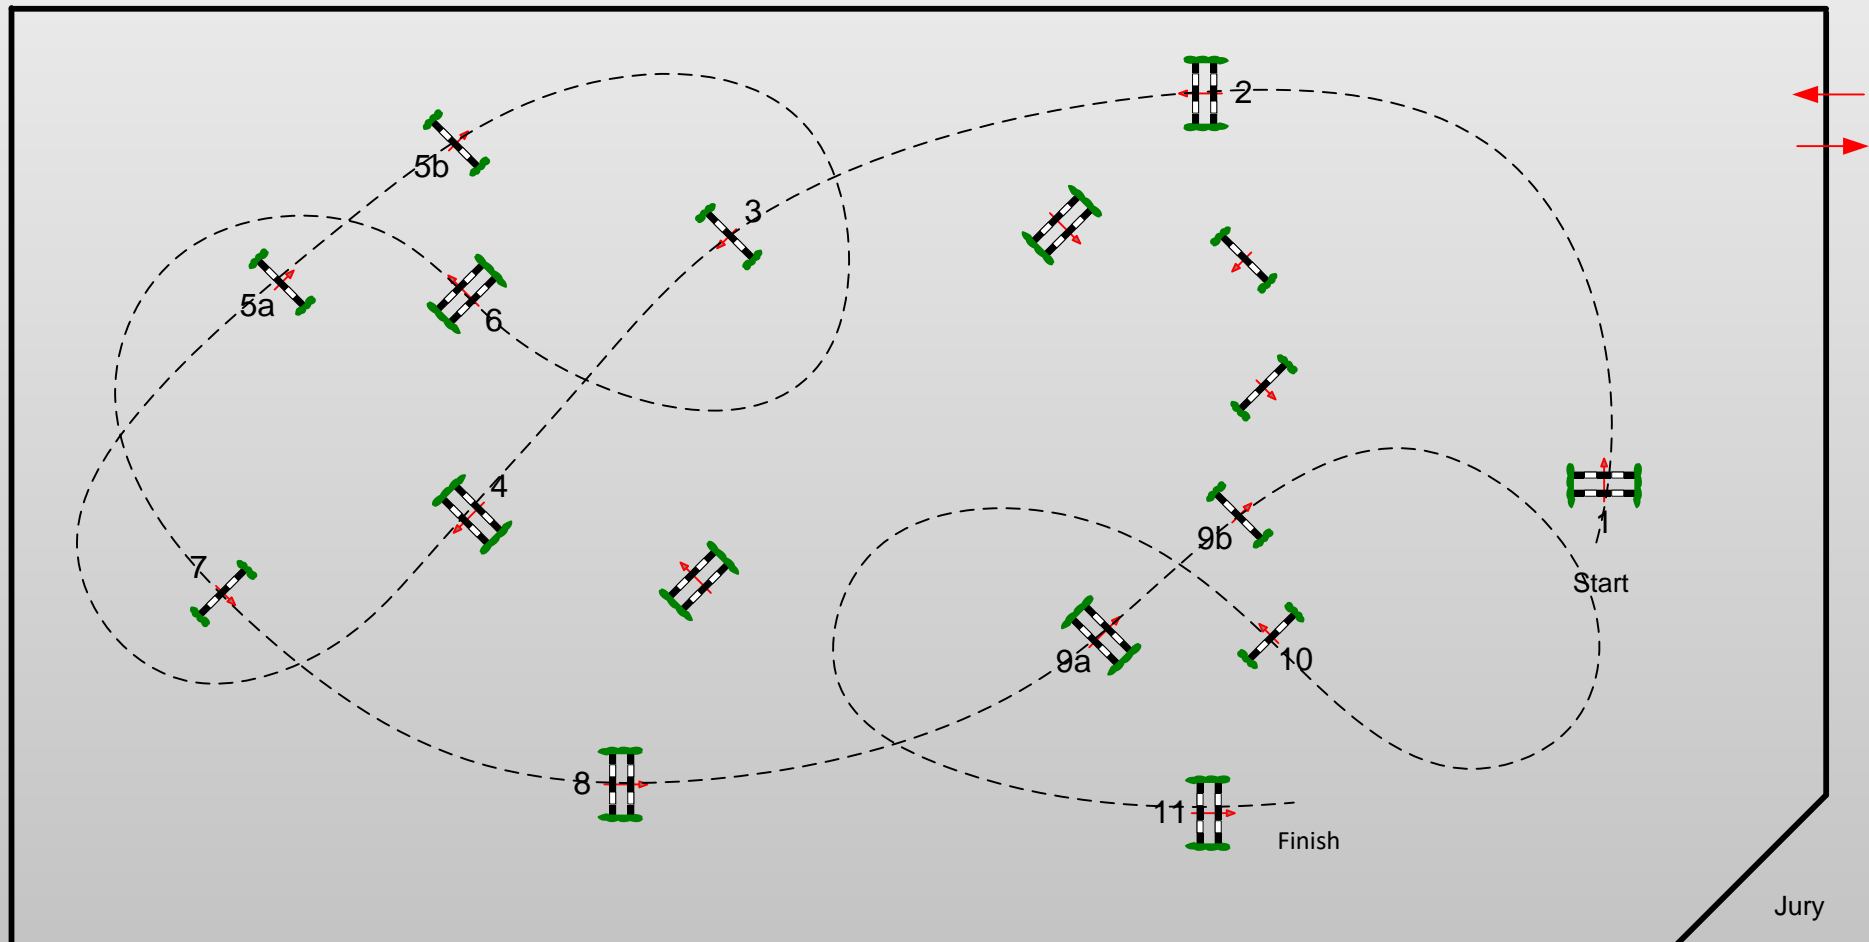

Table: A
National RG:
FEI RG / Art. 238.2.1
Height: 1.20 m

Speed: 350 m/min
Length: 460 m
Time allowed: 79 sec
Time limit: 158 sec

Obstacles: 11
Efforts: 13
Penalty sec:
Closed combination:

1st Jump-off:
Length: m
Time allowed: sec
Time limit: sec

2nd Jump-off:
Length: 0 m
Time allowed: 0 sec
Time limit: 0 sec

Jury

Course Designer

Christa Jung (GER) mit Team