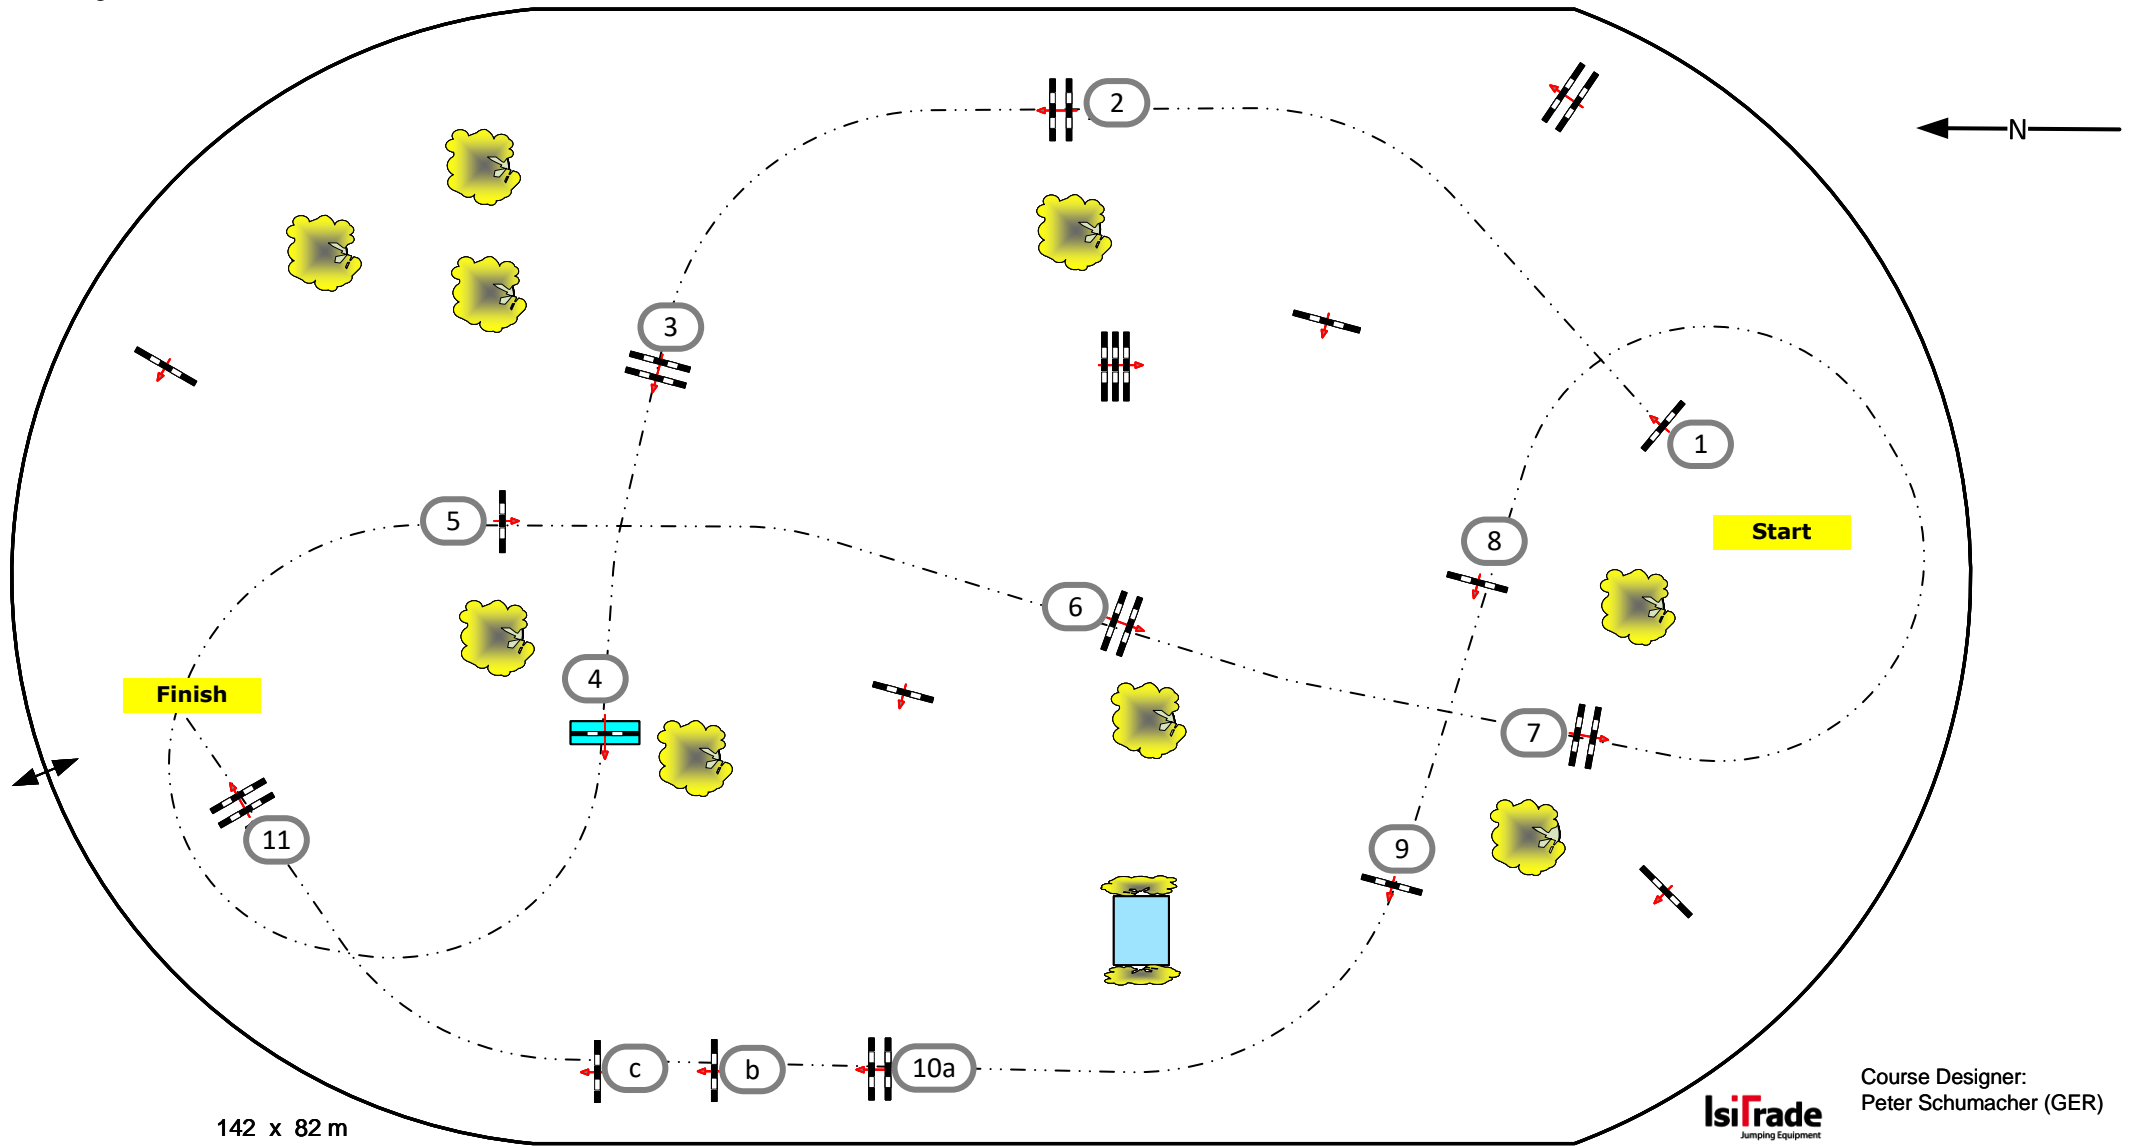

Longines Pflingstturnier Wiesbaden (GER) 2022

CSI4* / CSI1*

Preis des Firma Pütz-Folien, Taunusstein

Class No.: 13

Small Tour

Competition against the clock

Sonntag, 5. Juni 2022

Table: A
National RG:
FEI RG / Art. 238.2.1
Height: 1,40 m

Speed: 375 m/min
Length: 460 m
Time allowed: 74 sec
Time limit: 148 sec

Obstacles: 11
Efforts: 13
Penalty sec:
Closed combination:

1st Jump-off:
Length: 0 m
Time allowed: 0 sec
Time limit: 0 sec

2nd Jump-off:
Length: 0 m
Time allowed: 0 sec
Time limit: 0 sec

142 x 82 m

Course Designer:
Peter Schumacher (GER)