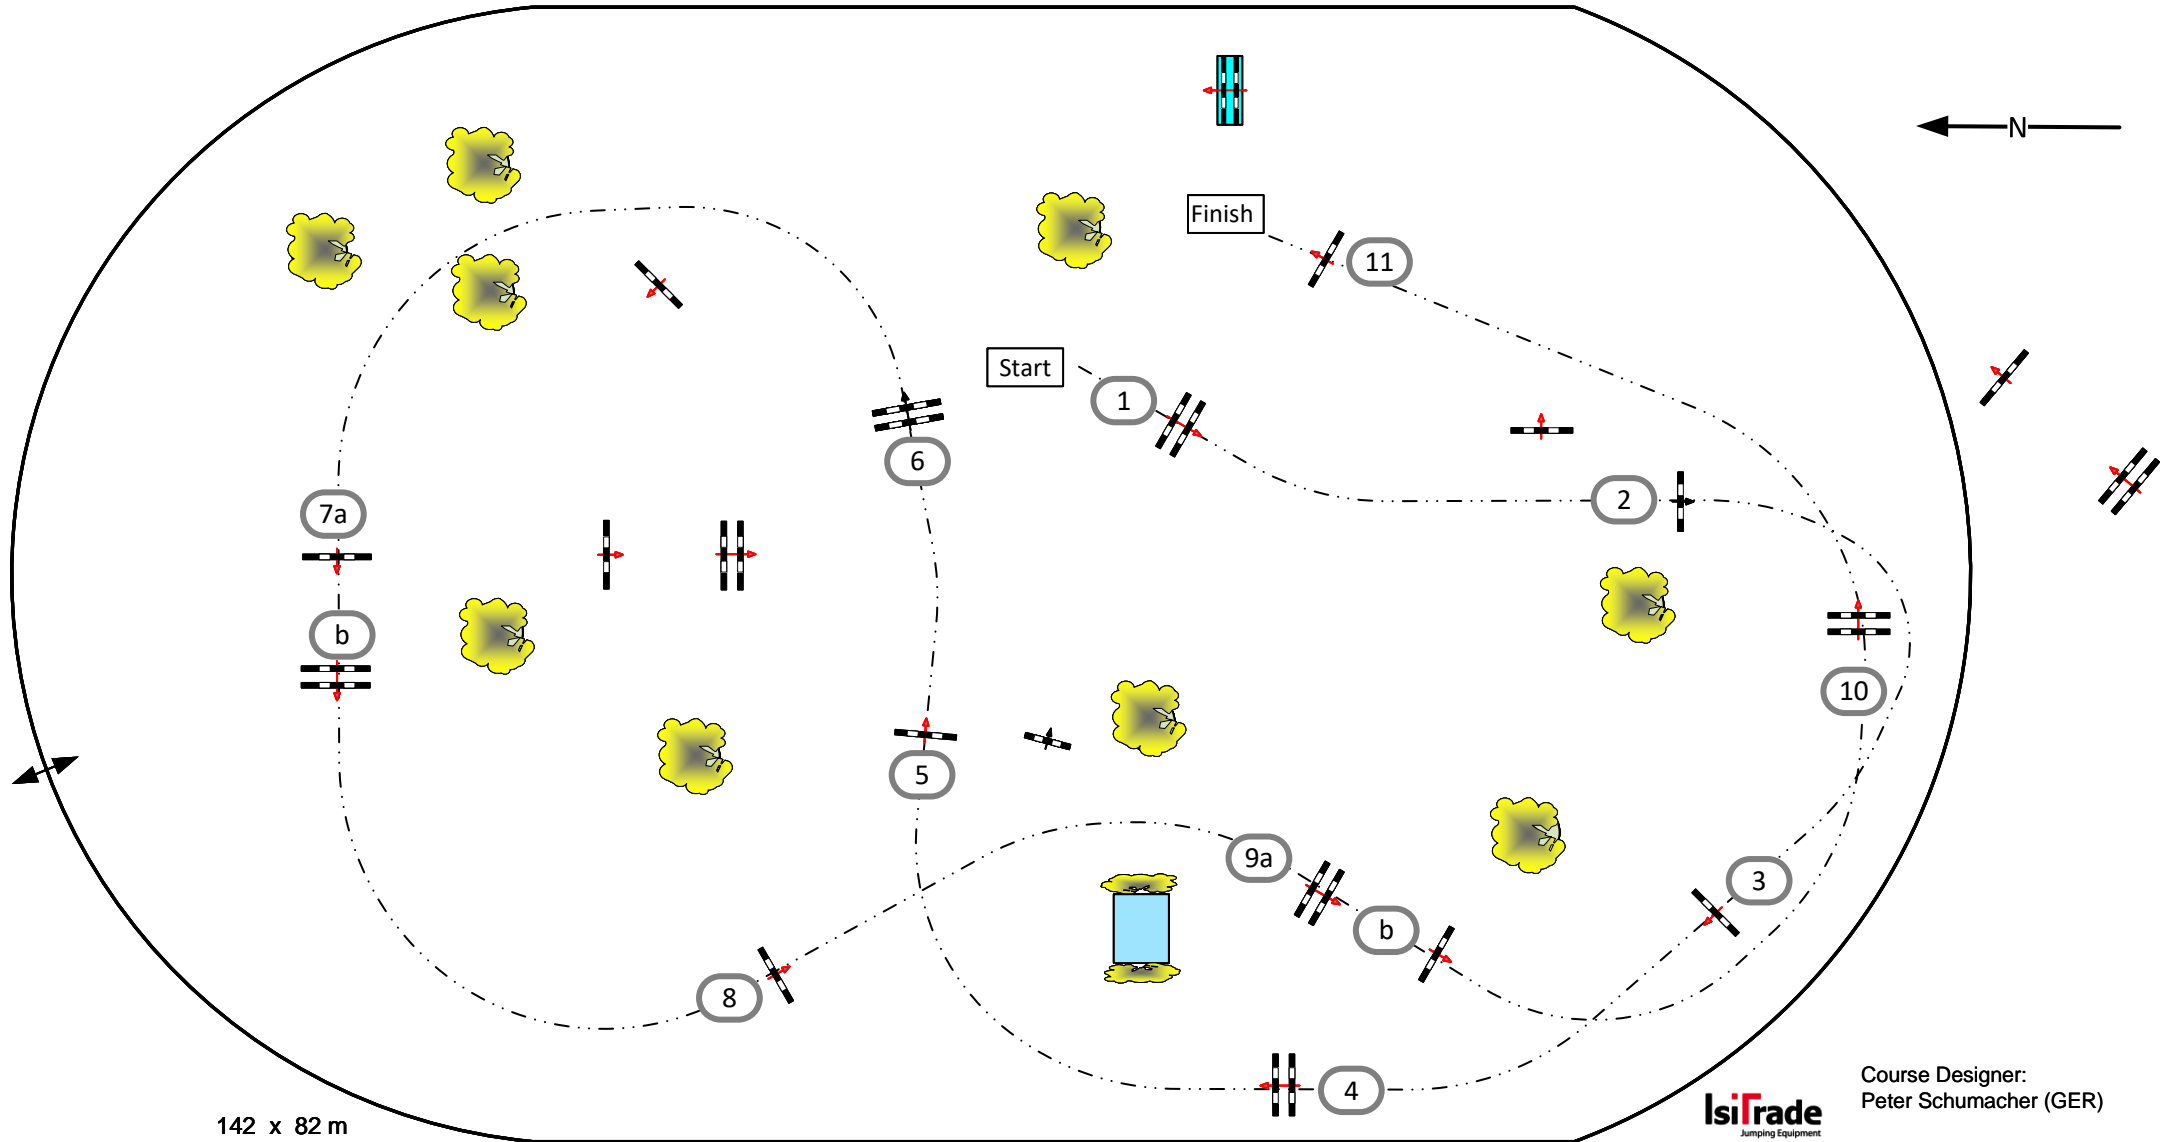

Longines Pflingstturnier Wiesbaden (GER) 2022

CSI4* / CSI1*

Prize: Sportferdezentrum Rhein-Main Hofgut im Spess

Class No.: 15

Big Tour

Competition against the clock

Samstag, 4. Juni 2022

Table: A
National RG:
FEI RG / Art. 238.2.1
Height: 1,45 m

Speed: 375 m/min
Length: 460 m
Time allowed: 74 sec
Time limit: 148 sec

Obstacles: 11
Efforts: 13
Penalty sec:
Closed combination:

2nd Phase:
Length: 0 m
Time allowed: 0 sec
Time limit: 0 sec

2nd Jump-off:
Length: 0 m
Time allowed: 0 sec
Time limit: 0 sec

142 x 82 m