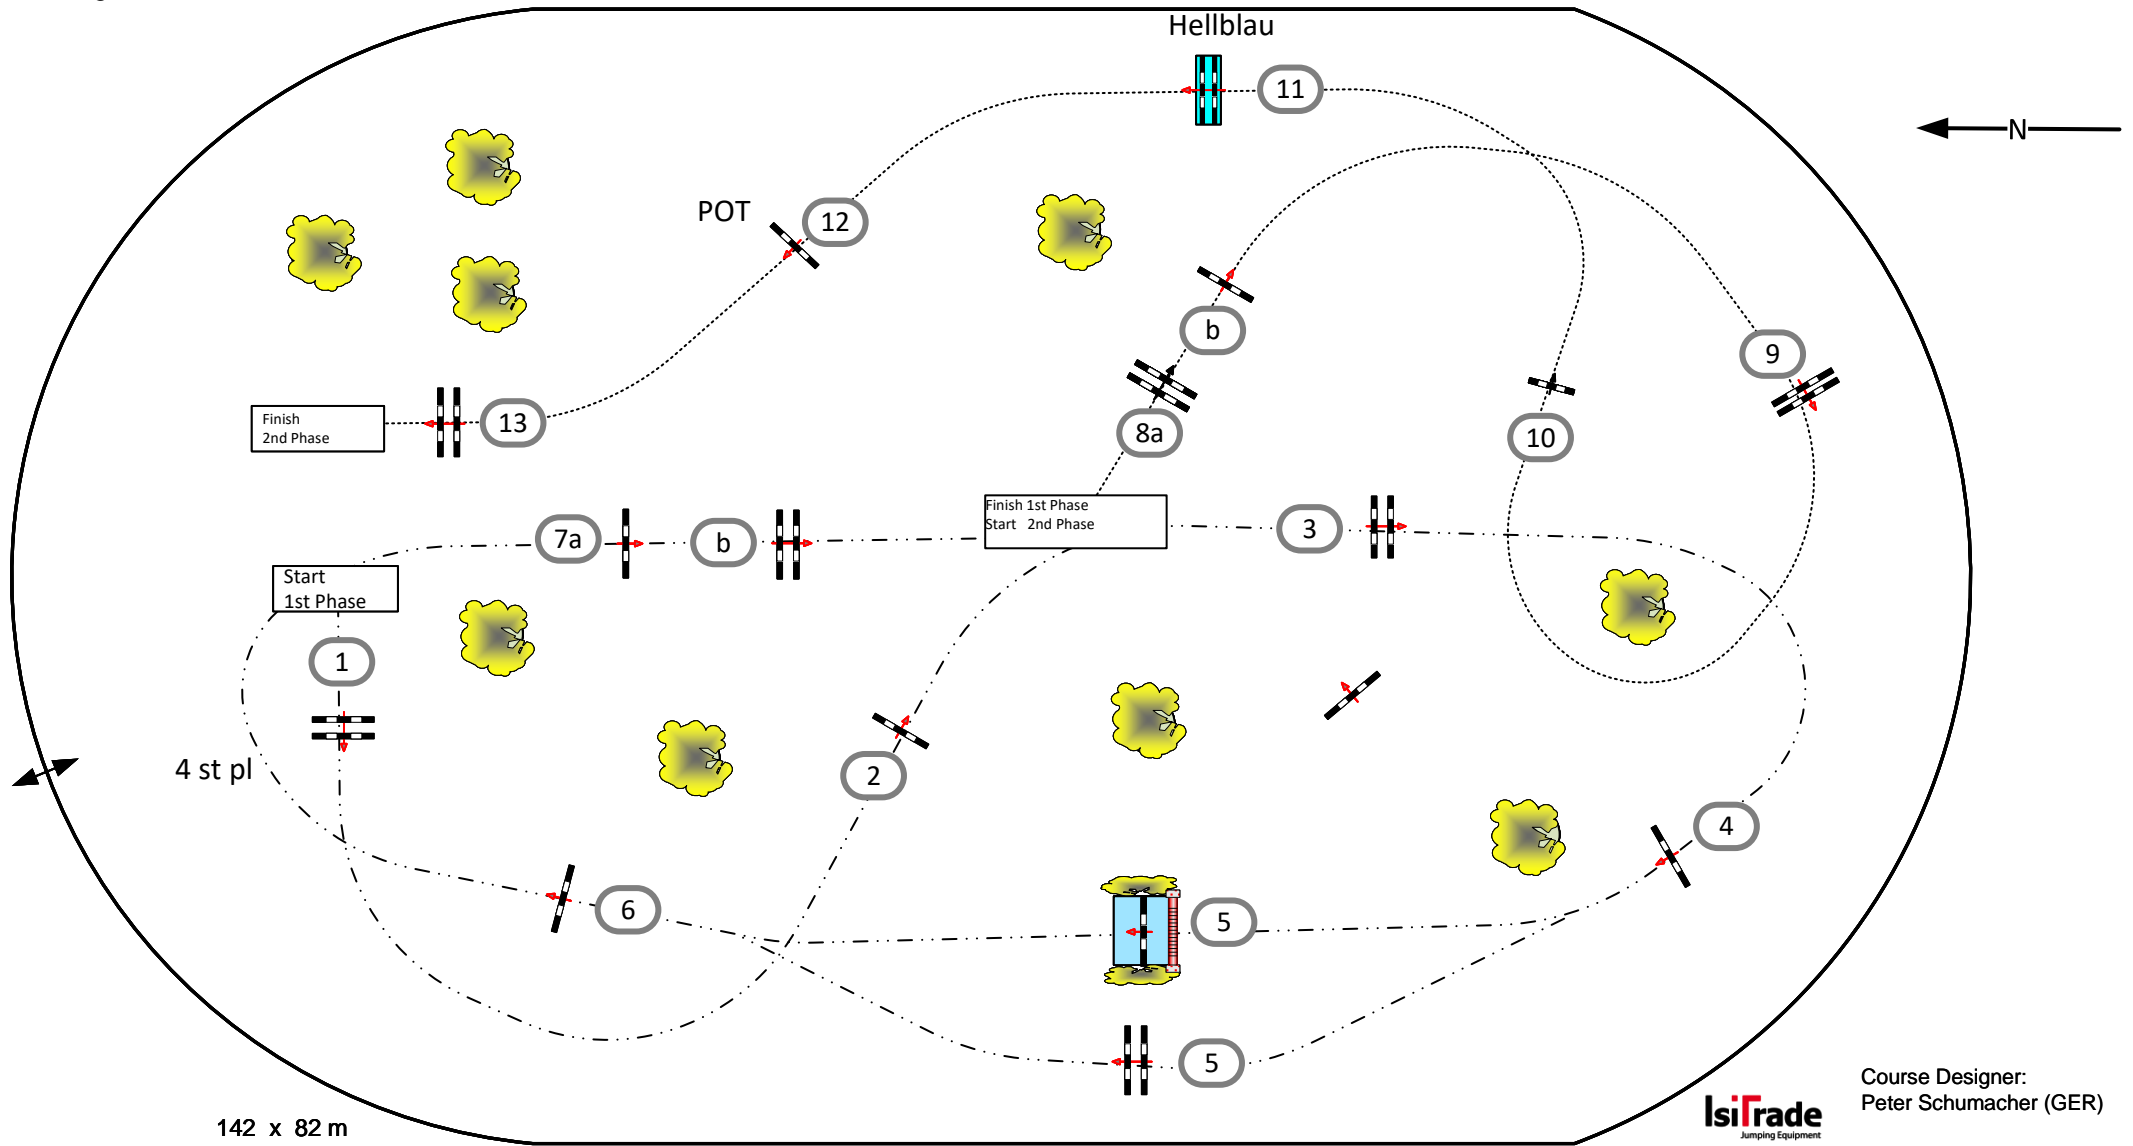

Longines Pflingstturnier Wiesbaden (GER) 2022

CSI4* / CSI1*

Lotto-Hessen Prize

Class No.: 16

Big Tour

Competition in two Phases

Samstag, 4. Juni 2022

Table: A	Speed: 375 m/min	Obstacles: 13	2nd Phase: 8-13	2nd Jump-off:
National RG:	Length: 325 m	Efforts: 15	Length: 230 m	Length: 0 m
FEI RG / Art. 274.2.5	Time allowed: 52 sec	Penalty sec:	Time allowed: 37 sec	Time allowed: 0 sec
Height: 1,50 m	Time limit: 104 sec	Closed combination:	Time limit: 74 sec	Time limit: 0 sec

142 x 82 m

Course Designer:
Peter Schumacher (GER)