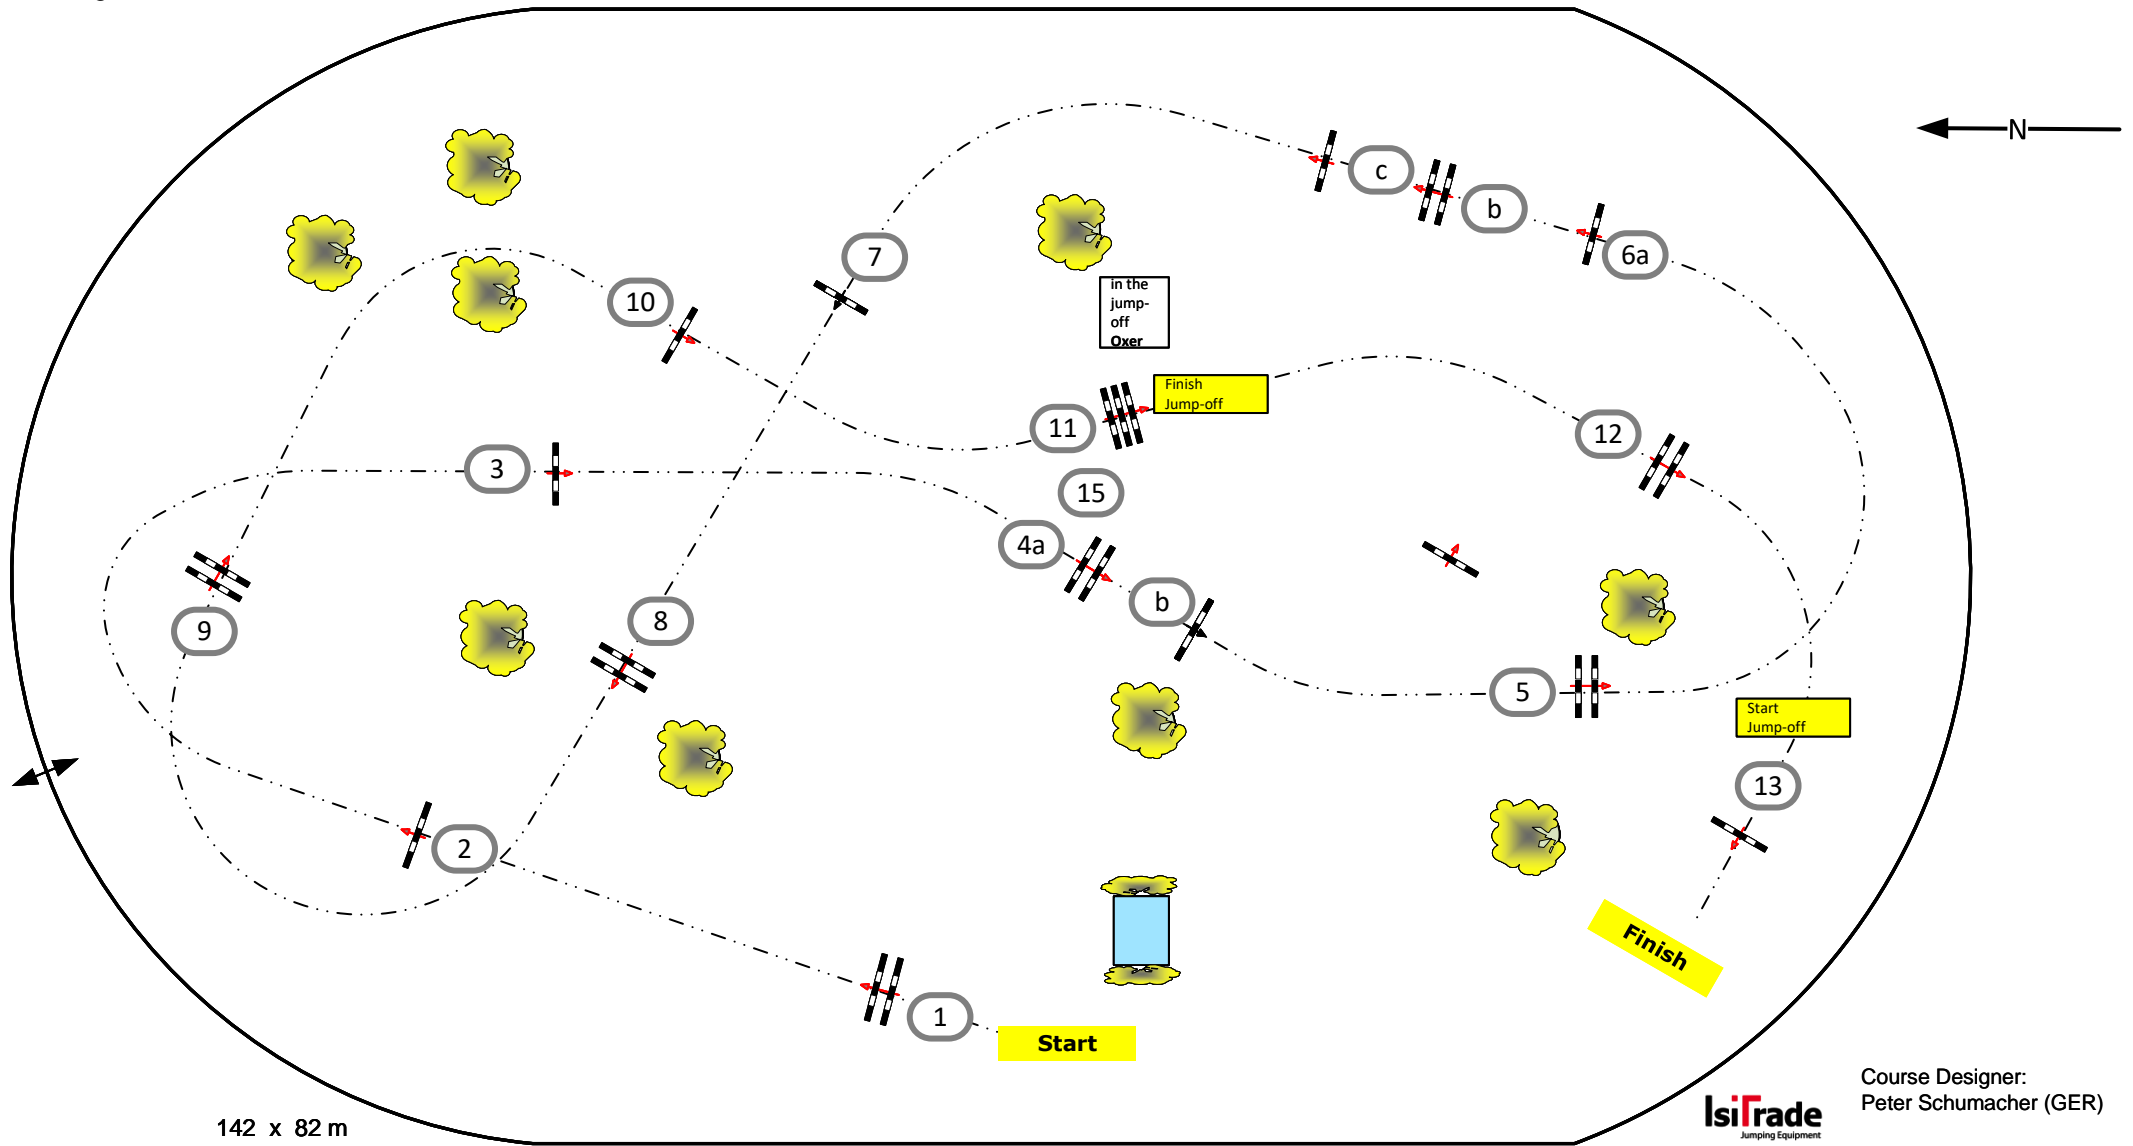

Longines Pflingstturnier Wiesbaden (GER) 2022

CSI4* / CSI1*

Preis des Hessischen Ministerpräsidenten

Class No.: 17

Big Tour

Competition with one jump-off

Sonntag, 5. Juni 2022

Table: A	Speed: 400 m/min	Obstacles: 13	1st Jump-off: 13-1-4a-4b-6c-8-3-15	2nd Jump-off:
National RG:	Length: 525 m	Efforts: 16	Length: 390 m	Length: 0 m
FEI RG / Art. 238.2.2	Time allowed: 79 sec	Penalty sec:	Time allowed: 59 sec	Time allowed: 0 sec
Height: 1,50 m	Time limit: 158 sec	Closed combination:	Time limit: 118 sec	Time limit: 0 sec

142 x 82 m

Course Designer:
Peter Schumacher (GER)