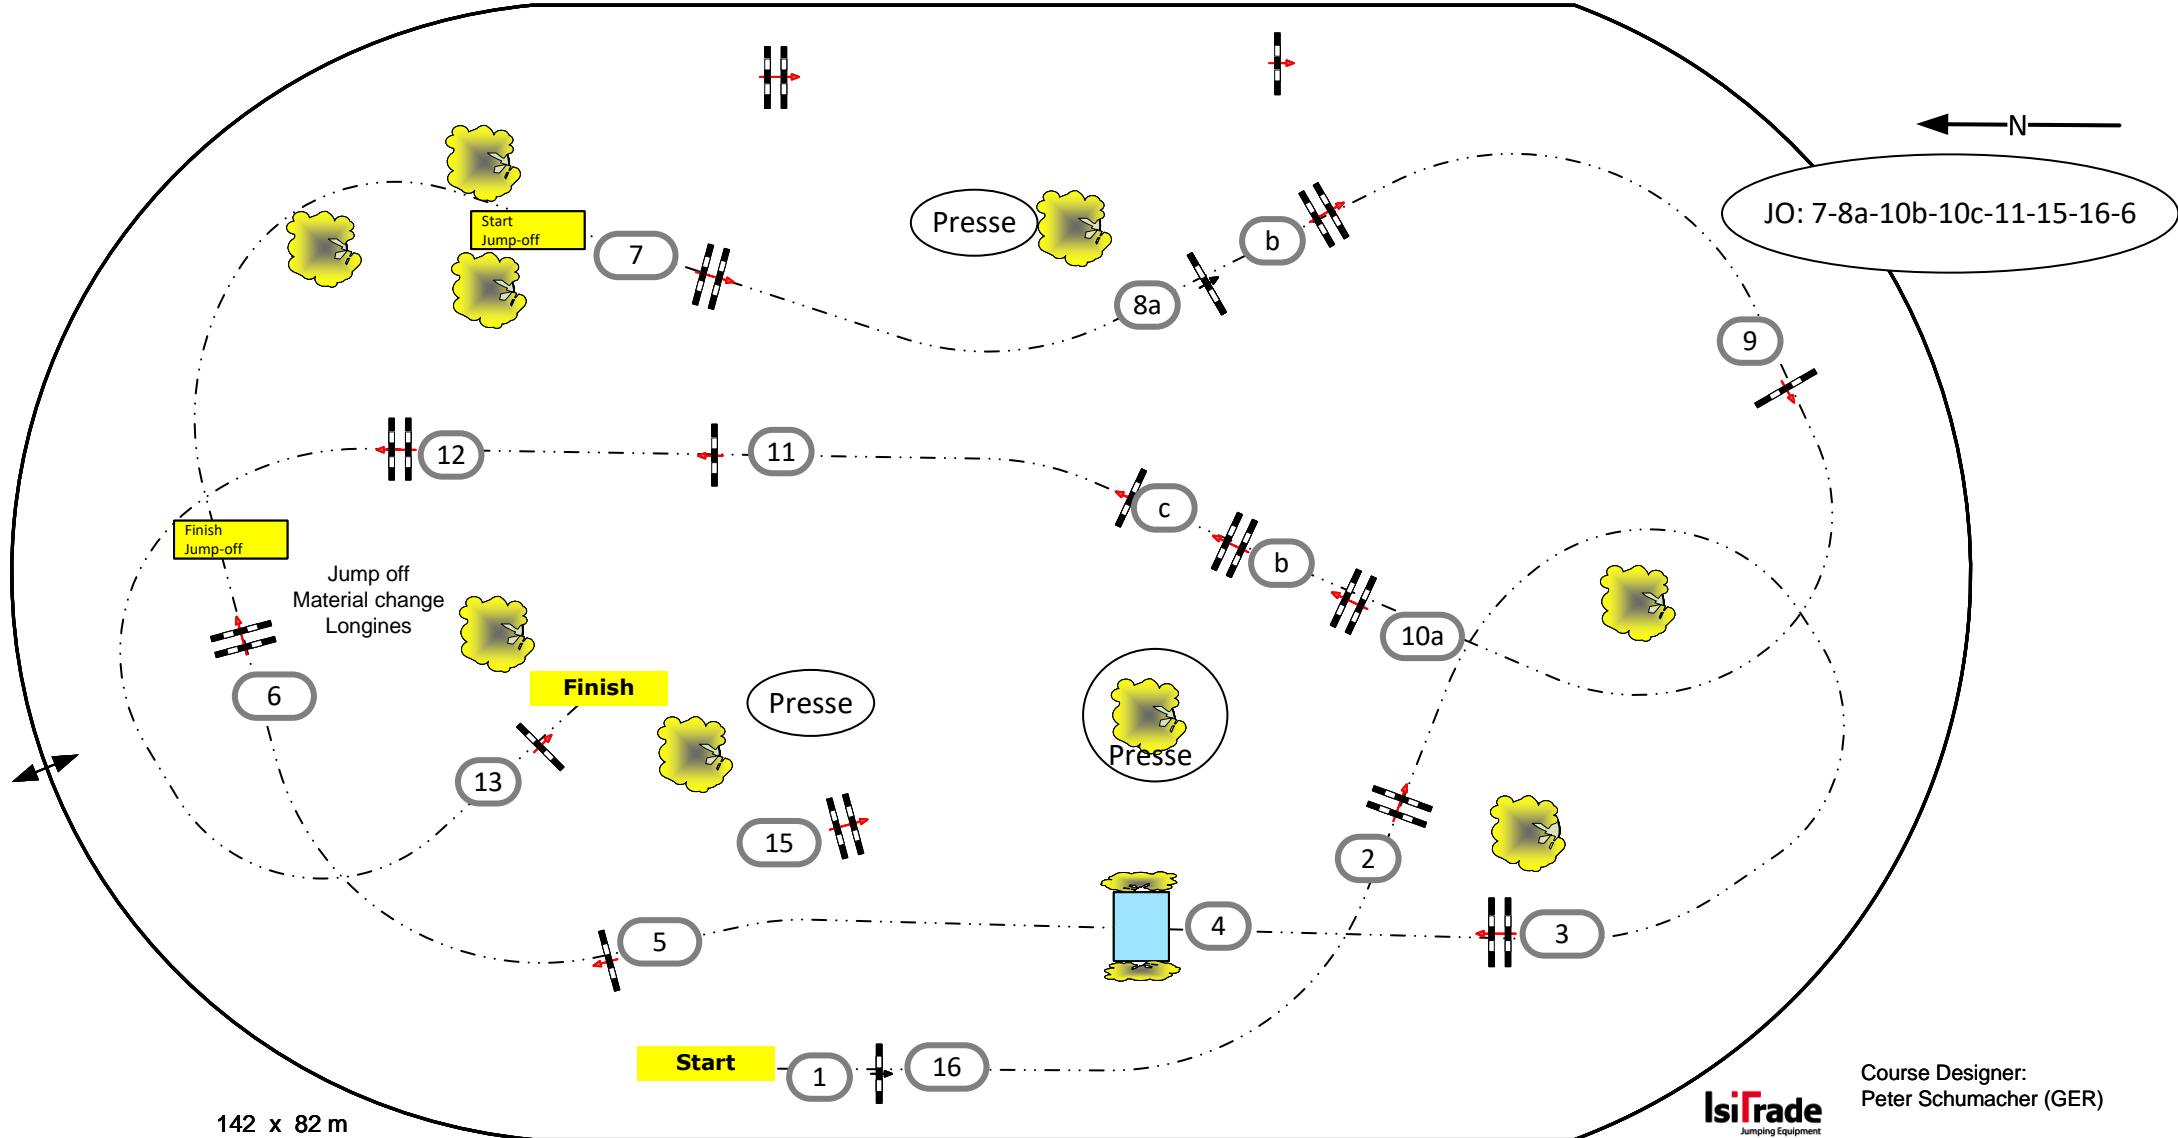

# Longines Pfingstturnier Wiesbaden (GER) 2022

CSI4\* / CSI1\*

LONGINES GRAND PRIX  
Großer Preis der Landeshauptstadt Wiesbaden

Class No.: 19

Big Tour

Competition with one jump-off

Montag, 6. Juni 2022

Table: A  
National RG:  
FEI RG / Art. 238.2.2  
Height: 1,60 m

Speed: 400 m/min  
Length: 565 m  
Time allowed: 85 sec  
Time limit: 170 sec

Obstacles: 13  
Efforts: 16  
Penalty sec:  
Closed combination:

1st Jump-off: 7-8a-10b-10c-11-15-16-6  
Length: 360 m  
Time allowed: 54 sec  
Time limit: 108 sec

2nd Jump-off:  
Length: 0 m  
Time allowed: 0 sec  
Time limit: 0 sec

142 x 82 m

Course Designer:  
Peter Schumacher (GER)