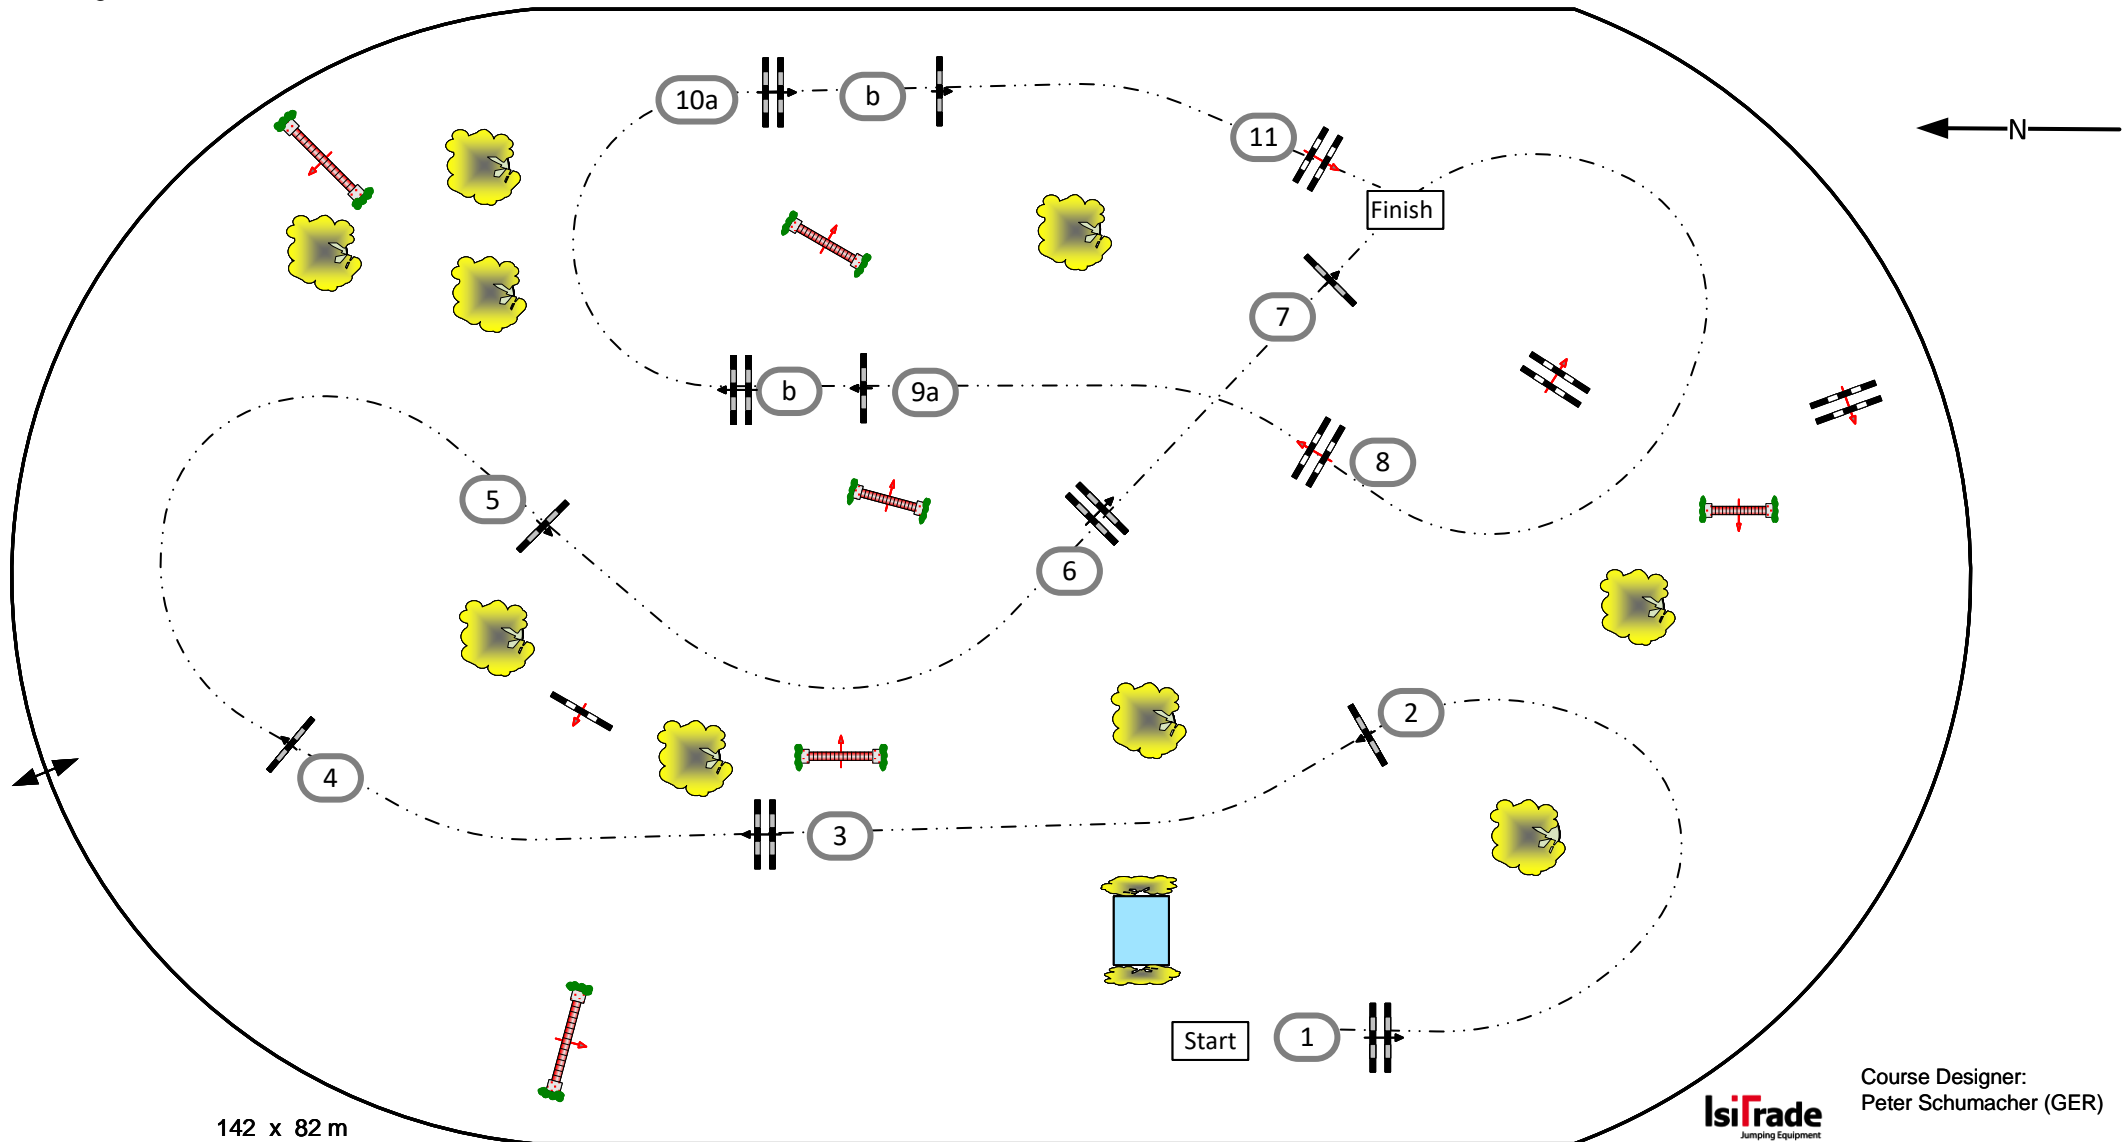

Longines Pfingstturnier Wiesbaden (GER) 2022

CSI4* / CSI1*

Preis der Fundis Reitsport GmbH

Class No.: 20

Small Tour

Competition against the clock

Samstag, 4. Juni 2022

Table: A
National RG:
FEI RG / Art. 238.2.1
Height: 1,25 m

Speed: 350 m/min
Length: 450 m
Time allowed: 78 sec
Time limit: 156 sec

Obstacles: 11
Efforts: 13
Penalty sec:
Closed combination:

1st Jump-off:
Length: 0 m
Time allowed: 0 sec
Time limit: 0 sec

2nd Jump-off:
Length: 0 m
Time allowed: 0 sec
Time limit: 0 sec

142 x 82 m

Course Designer:
Peter Schumacher (GER)