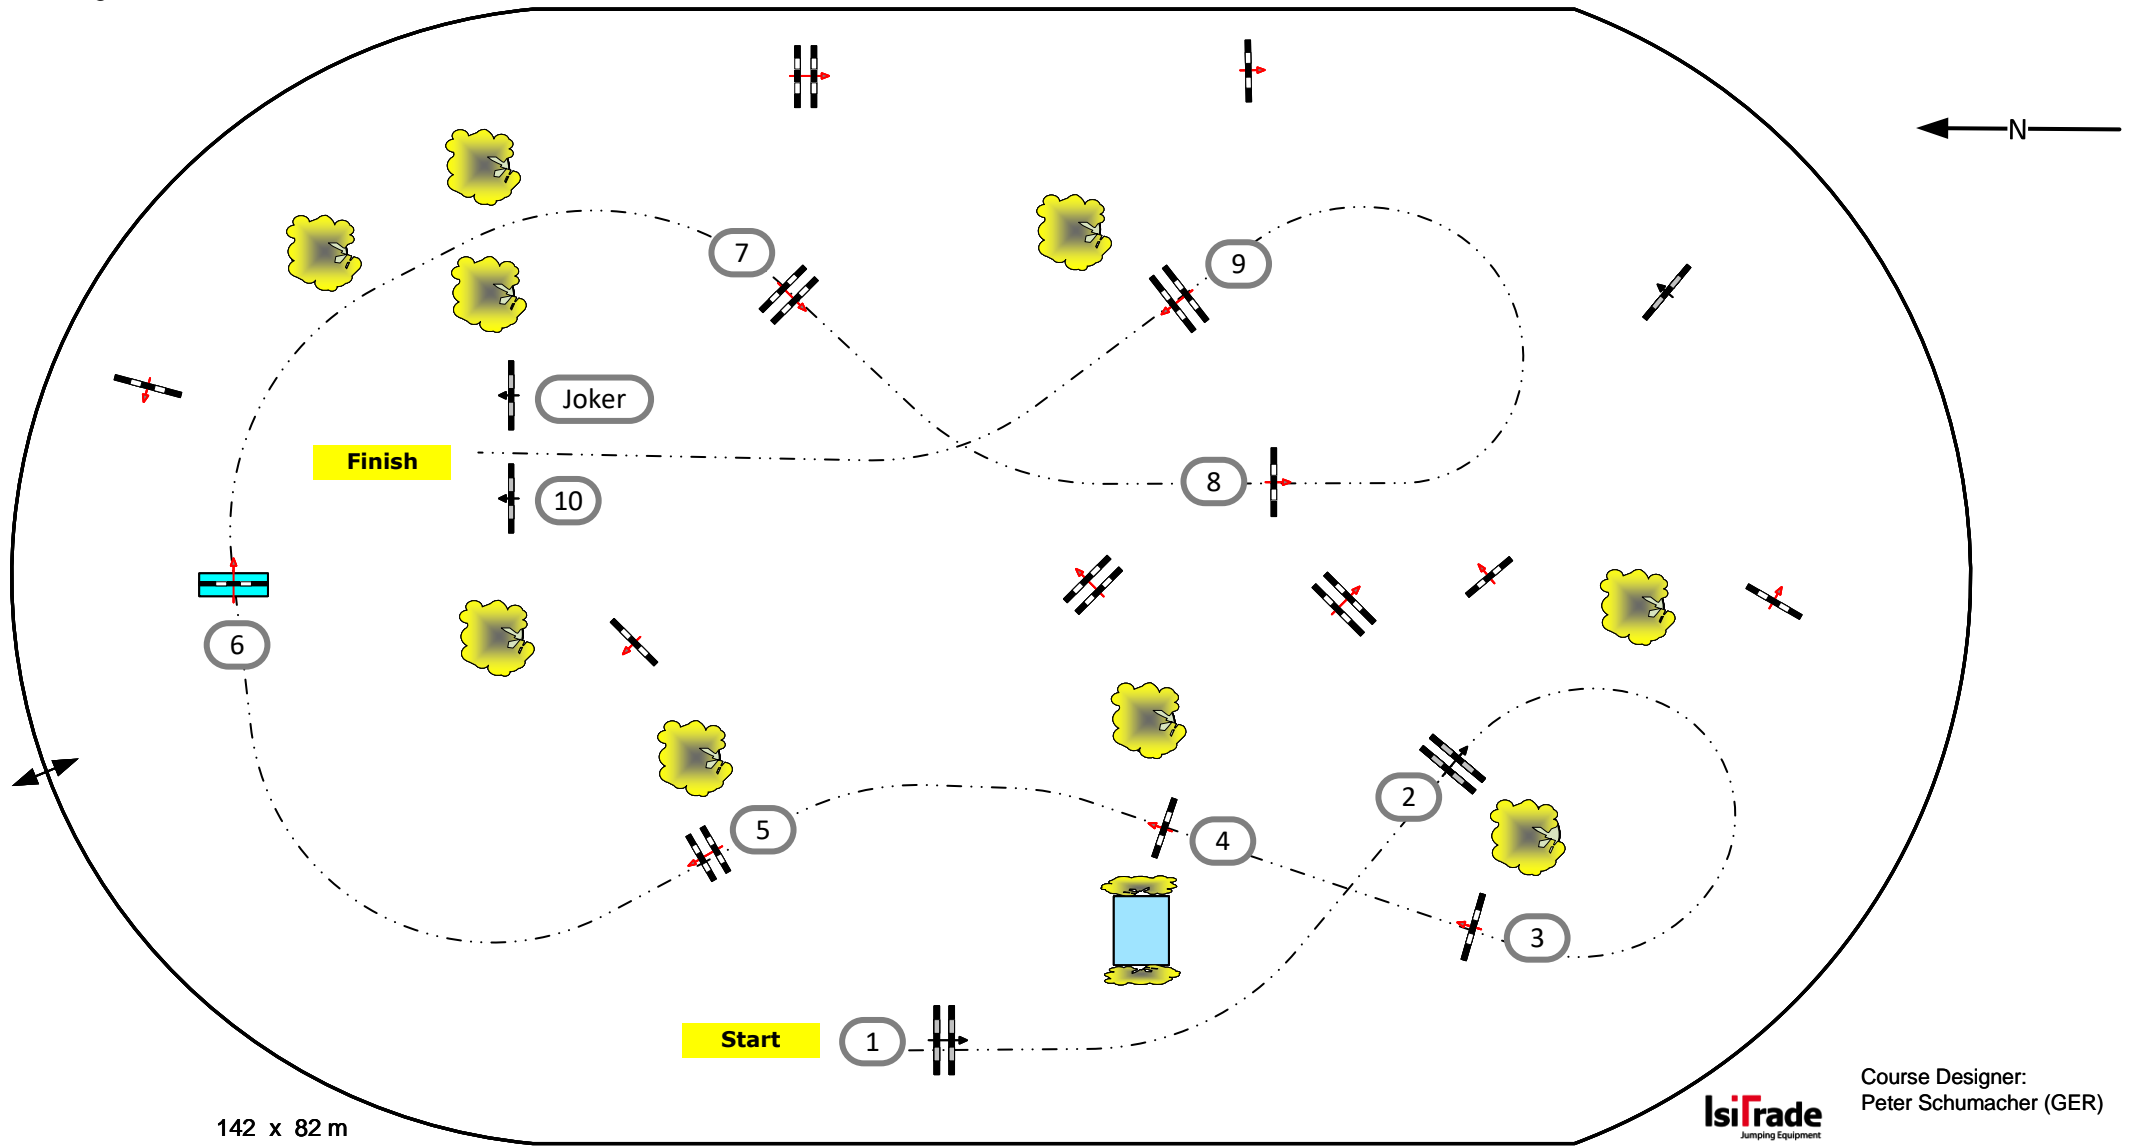

# Longines Pflingstturnier Wiesbaden (GER) 2022

CSI4\* / CSI1\*

Welfenhofpreis

Class No.: 24

Medium Tour

Accumulator Competition

Sonntag, 5. Juni 2022

Table: A	Speed: 350 m/min	Obstacles: 10	1st Jump-off: Length: 0 m	2nd Jump-off: Length: 0 m
National RG:	Length: 400 m	Efforts: 10	Time allowed: 0 sec	Time allowed: 0 sec
FEI RG / Art. 269	Time allowed: 69 sec	Penalty sec:	Time limit: 0 sec	Time limit: 0 sec
Height: 1,35 m	Time limit: 138 sec	Closed combination:	Time limit: 0 sec	Time limit: 0 sec

142 x 82 m

Course Designer:  
Peter Schumacher (GER)