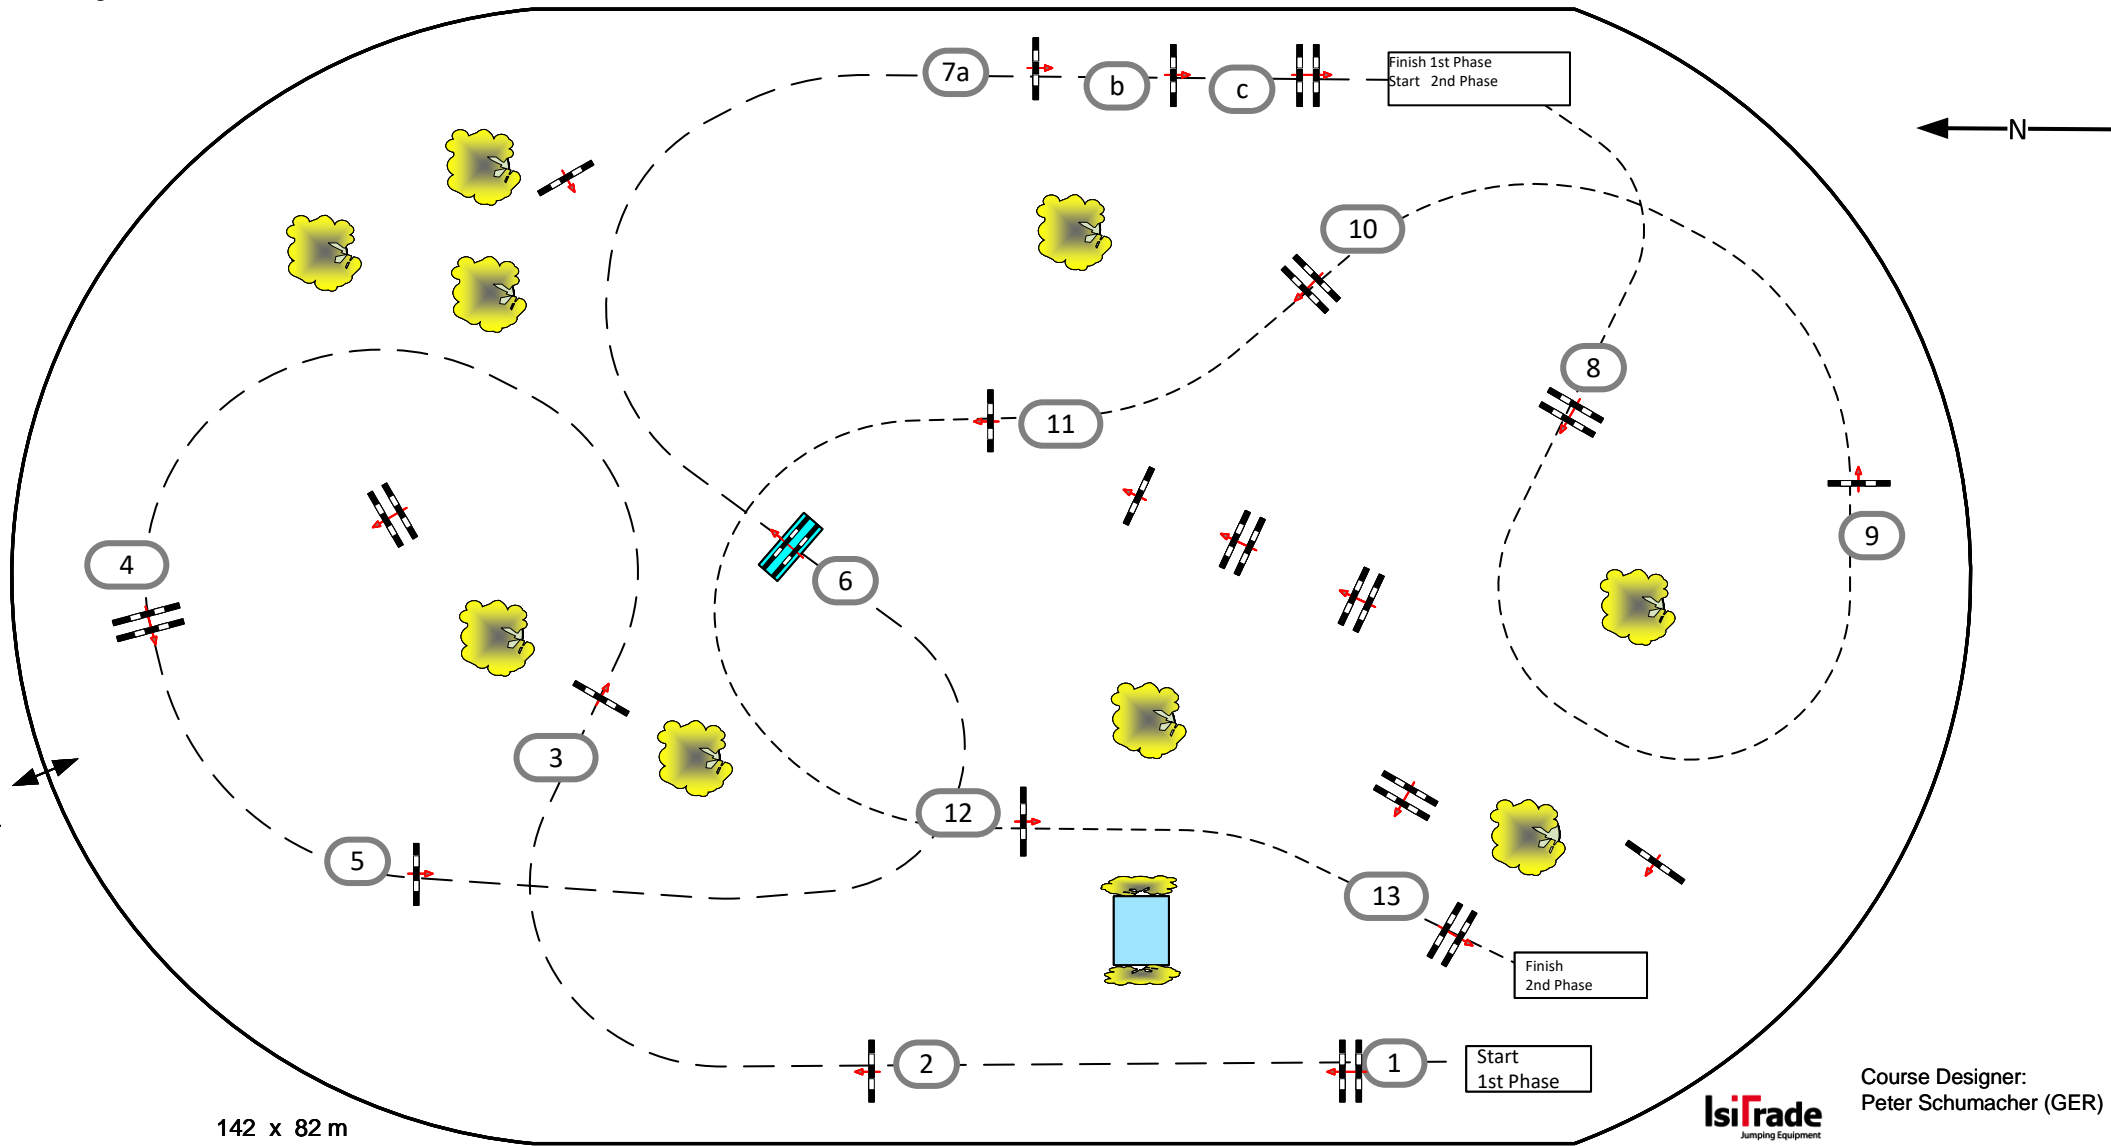

Longines Pfingstturnier Wiesbaden (GER) 2022

CSI4* / CSI1*

Preis der Obermayr Europa-Schule

Class No.: 25

Medium Tour

Competition in two Phases

Montag, 6. Juni 2022

Table: A
National RG:
FEI RG / Art. 274.2.5
Height: 1,40 m

Speed: 375 m/min
Length: 320 m
Time allowed: 52 sec
Time limit: 104 sec

Obstacles: 7
Efforts: 9
Penalty sec:
Closed combination:

2nd Phase: 8 - 13
Length: 250 m
Time allowed: 40 sec
Time limit: 80 sec

2nd Jump-off:
Length: 0 m
Time allowed: 0 sec
Time limit: 0 sec

142 x 82 m

Course Designer:
Peter Schumacher (GER)