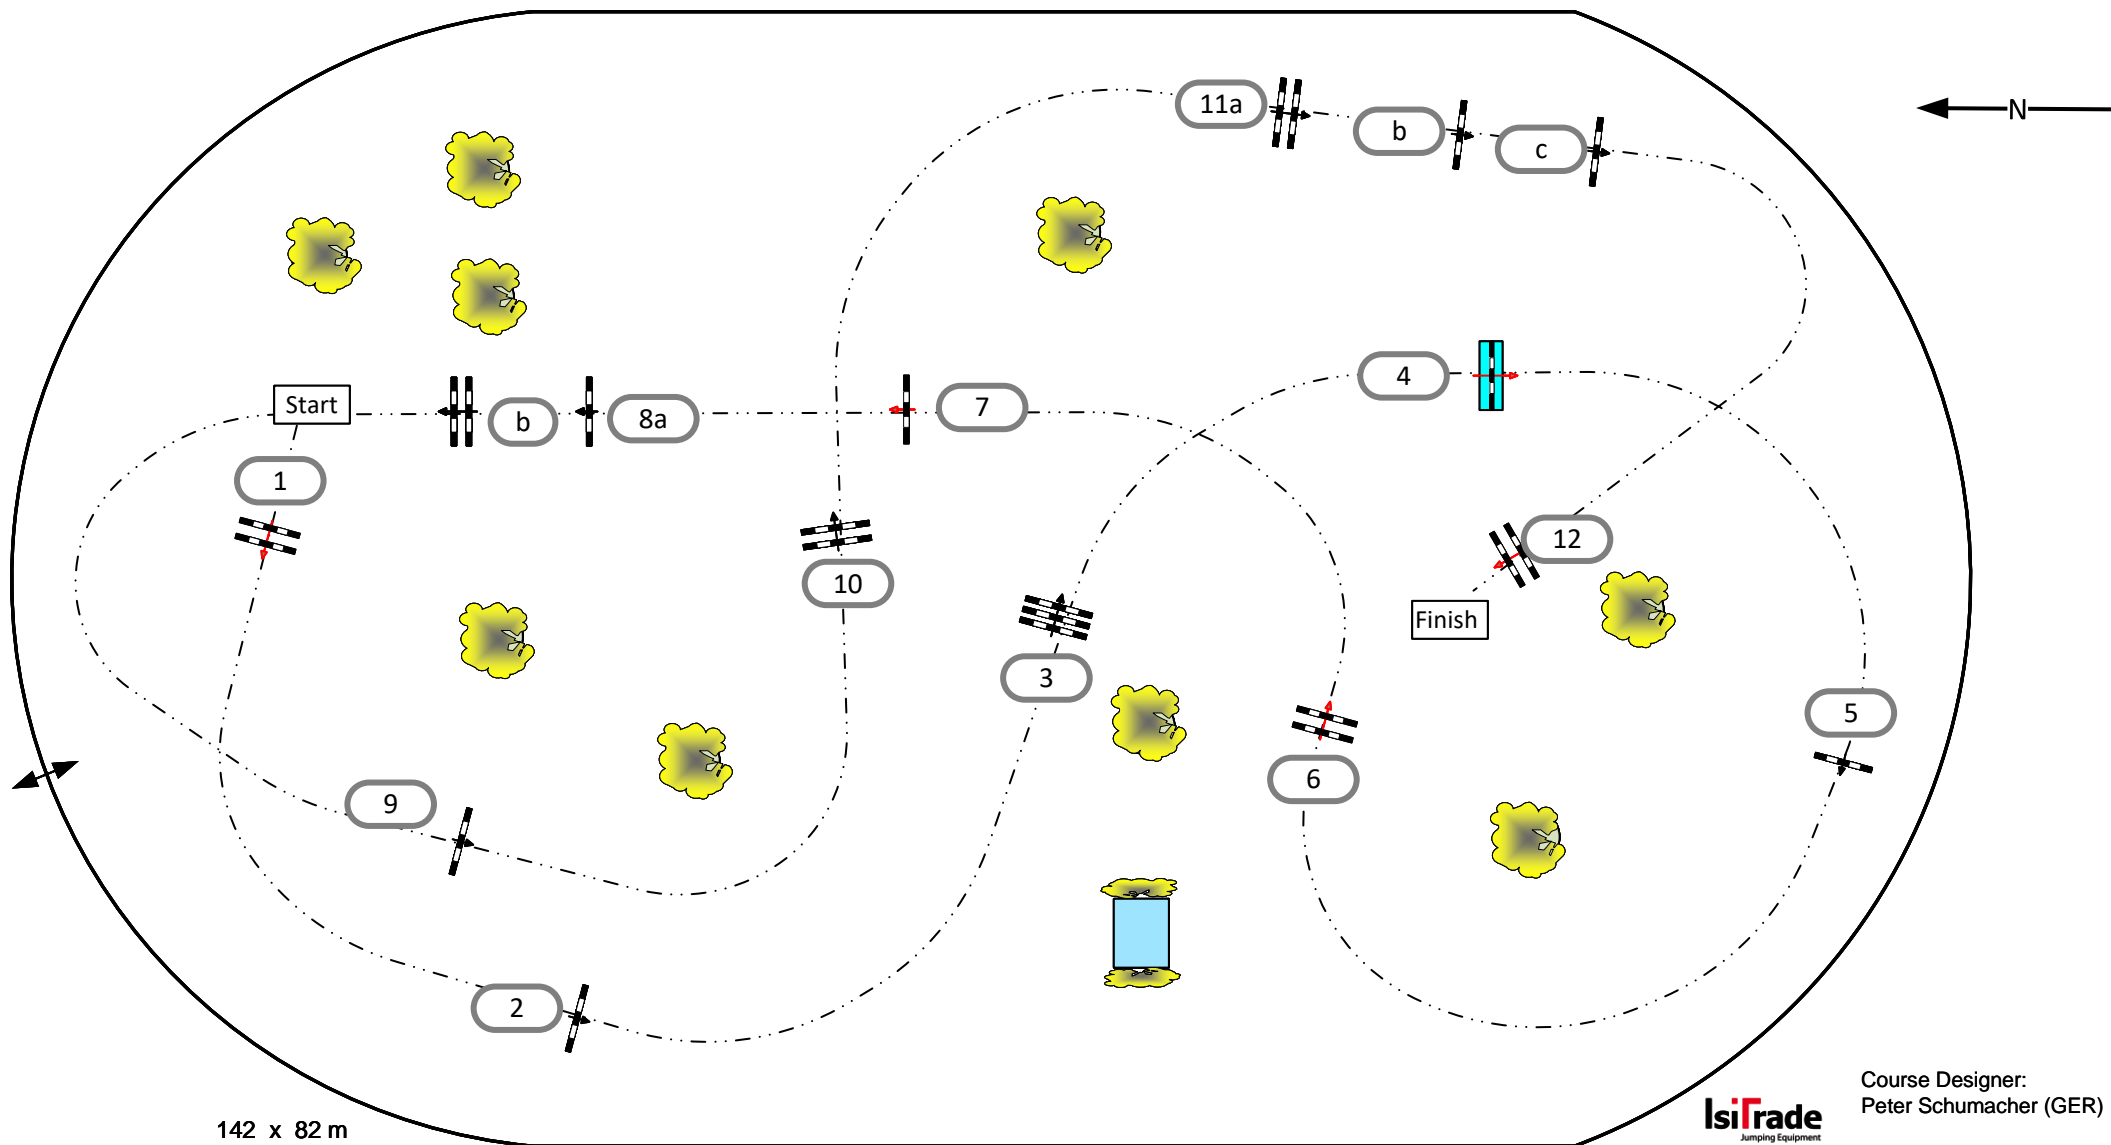

Longines Pfingstturnier Wiesbaden (GER) 2022

CCI4*

Teilprüfung Springen

Table: A	Speed: 375 m/min	Obstacles: 12	1st Jump-off: Length: 0 m	2nd Jump-off: Length: 0 m
National RG:	Length: 530 m	Efforts: 15	Time allowed: 0 sec	Time allowed: 0 sec
FEI RG / Art. 553	Time allowed: 85 sec	Penalty sec:	Time limit: 0 sec	Time limit: 0 sec
Height: 1,25 m	Time limit: 170 sec	Closed combination:		

142 x 82 m

Course Designer:
Peter Schumacher (GER)