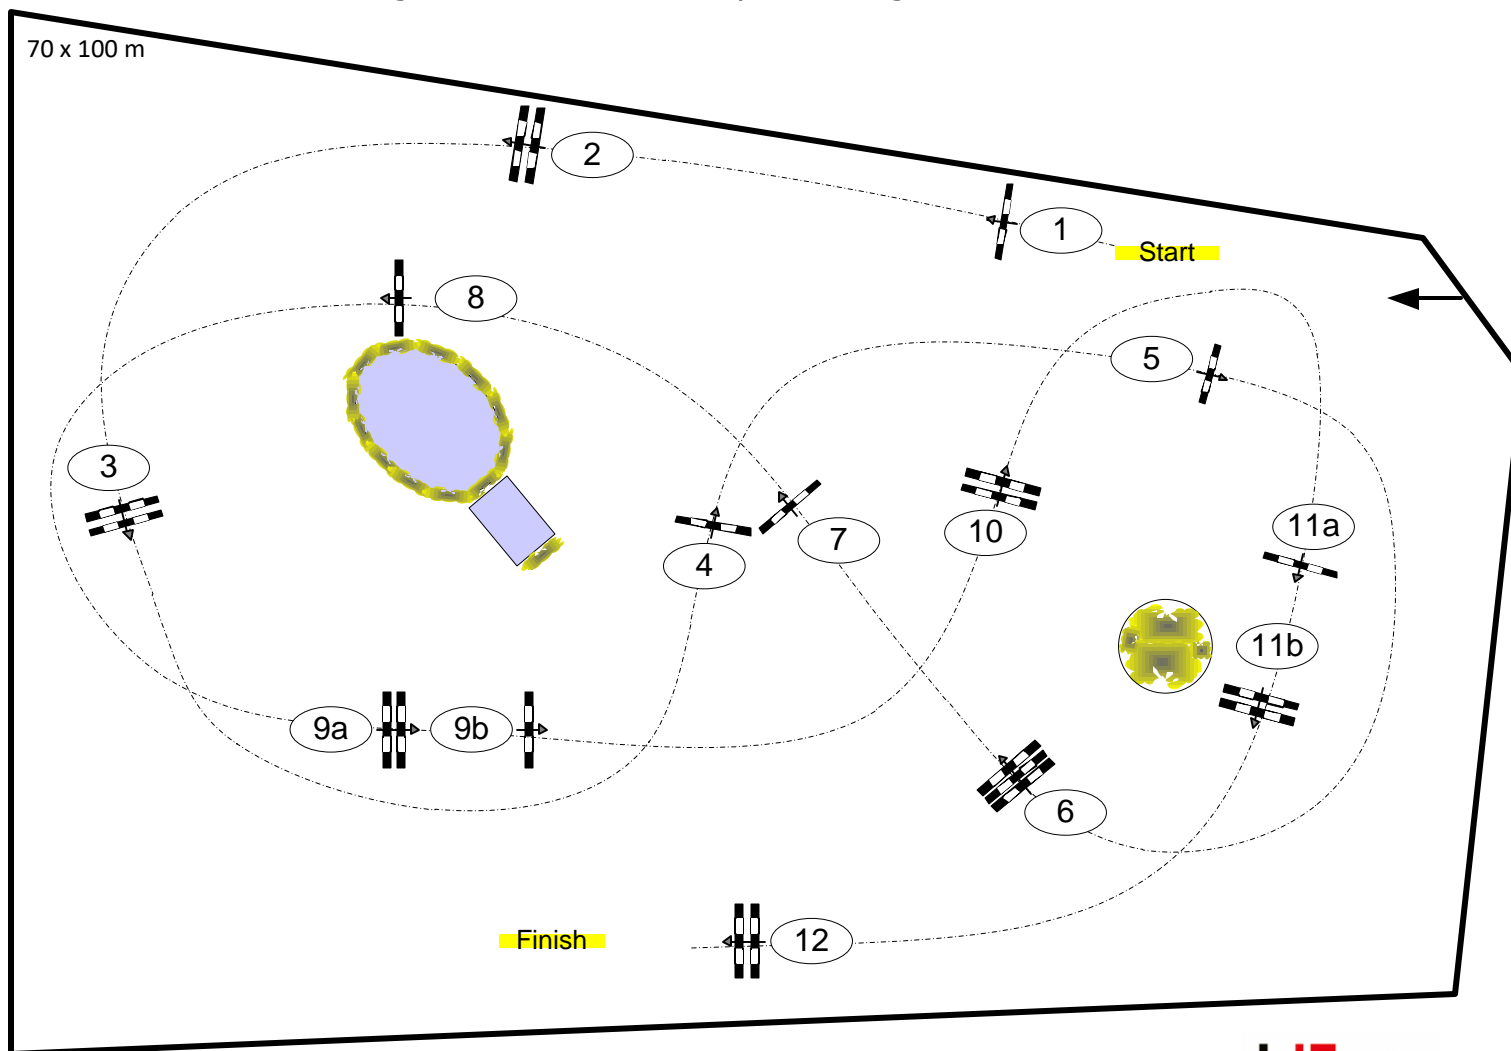

Longines Balve Optimum 2022

Nr.: 29 **Sauerland Preis**

CSI2* Big Tour

Competition against the clock

Table: A
 National RG:
 FEI RG / Art. 238.2.1
 Height: 1,45 m

Speed: 375 m/min

Length: 450 m
 Time allowed: 72 sec
 Time limit: 144 sec

Obstacles:
 Efforts:

😊 *Parcourschef:*
 Frank Rothenberger, Christian Wiegand & Team