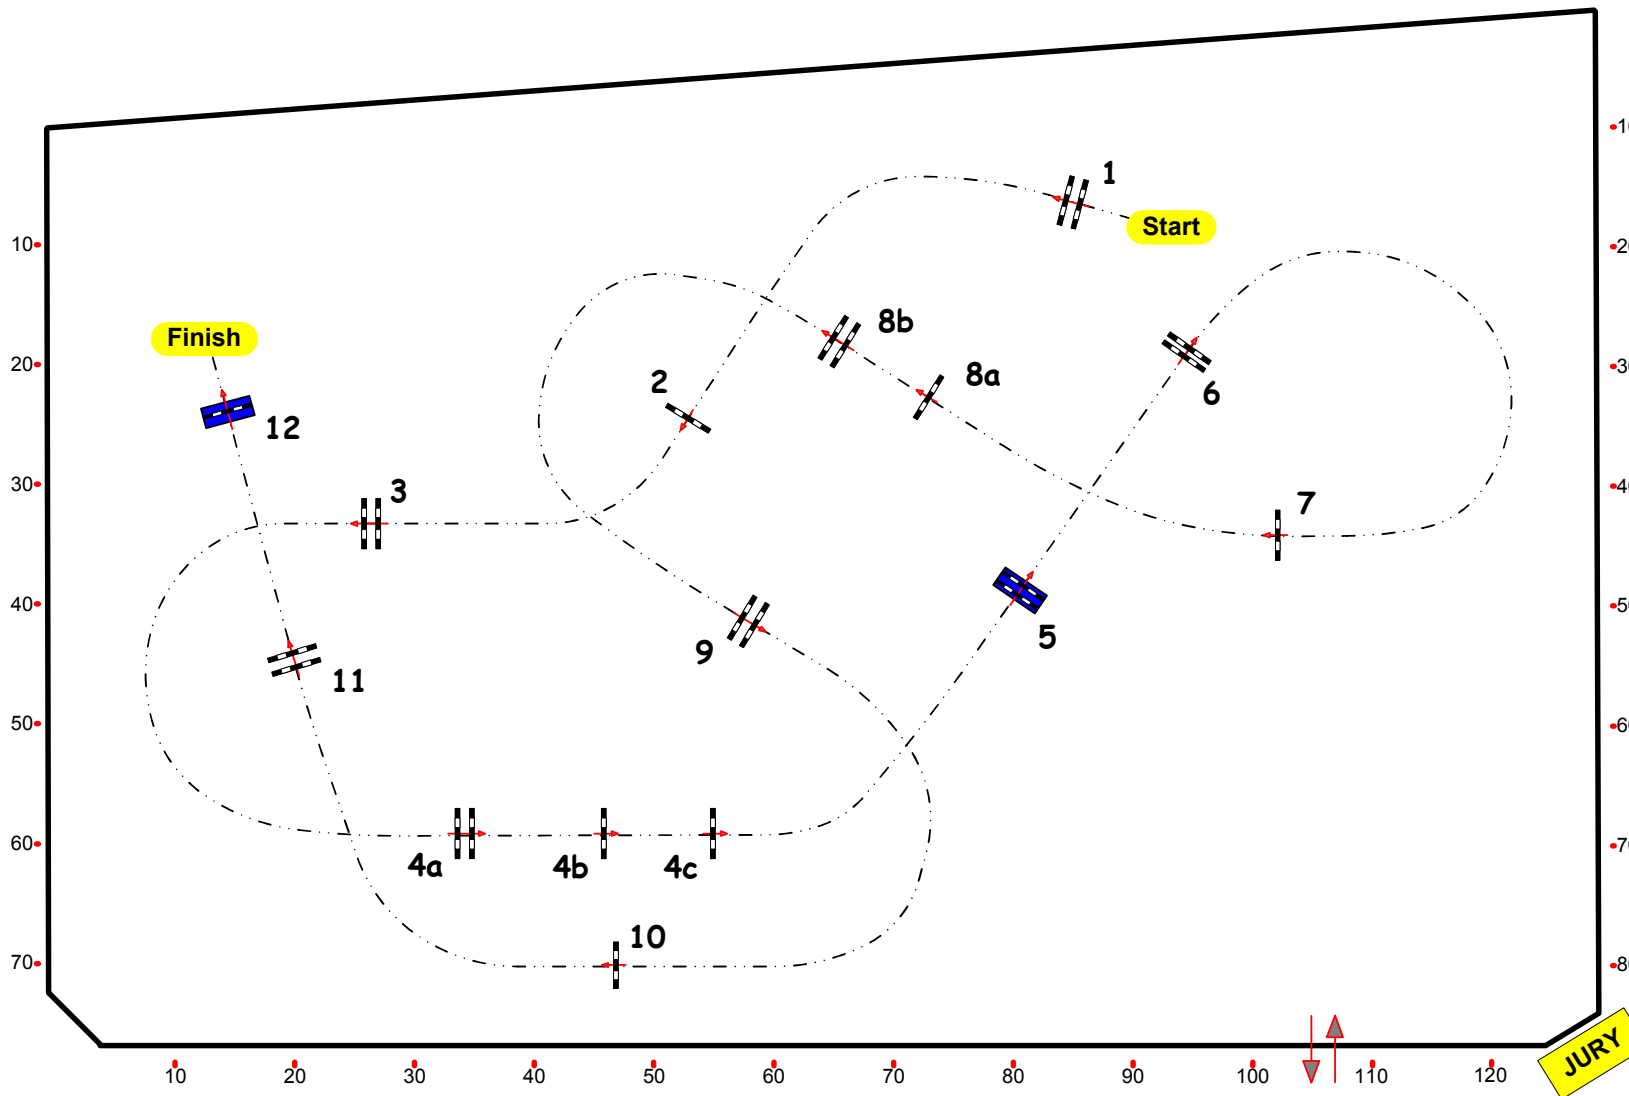

TOPS INTERNATIONAL ARENA
VALKENSWAARD

CSI**** VALKENSWAARD

08 – 10 July 2022

Class No.: 14

CSI ** Big Tour

Competition against the clock

Table: A
National RG:
FEI RG / Art. 238.2.1
Hauteur : 1.45 m

Vitesse : 375 m/min

Distance : 460 m

TA : 74 sec

TL : 148 sec

Obstacles: 12

Efforts: 15

Penalty sec

2 nd Phase :

Distance : 0 m

TA : 0 sec

TL : 0 sec

Course Designers :

Grégory BODO

Eddy CASTELLON

J-S BRENIER

Matteo LANDI