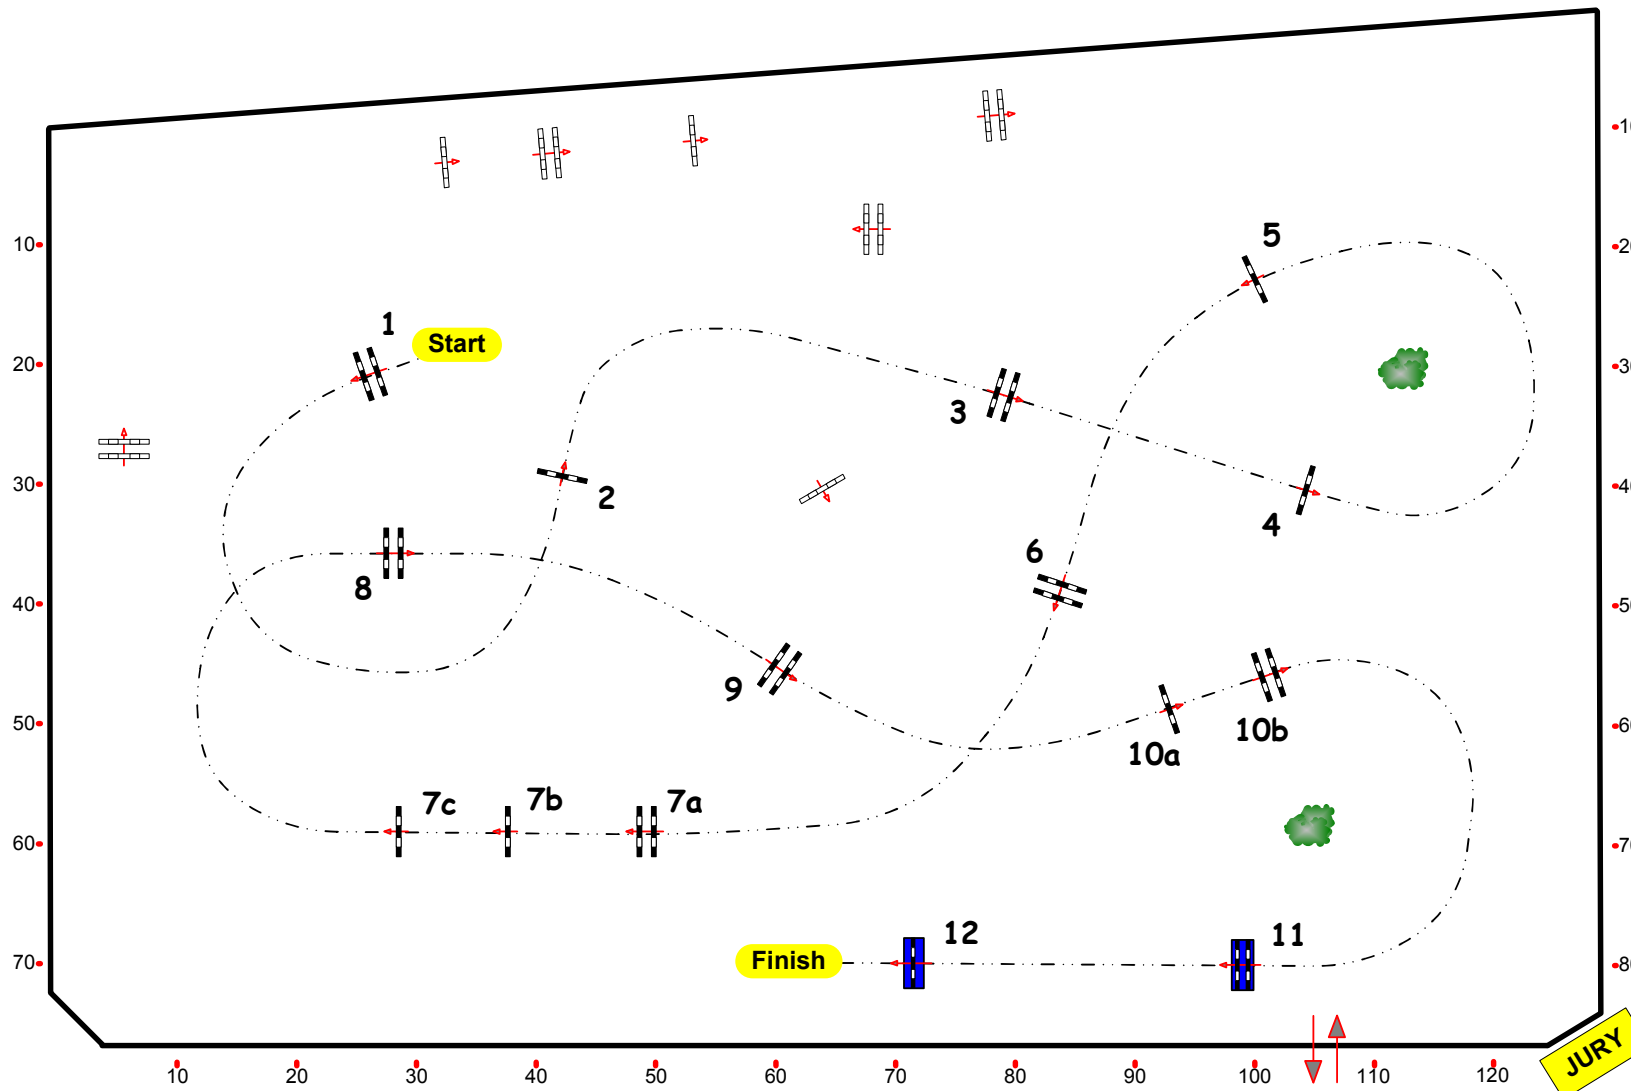

TOPS INTERNATIONAL ARENA
VALKENSWAARD

CSI**** VALKENSWAARD

08 – 10 July 2022

Class No.: 04

CSI **** Big Tour

Competition against the clock

Table: A
National RG:
FEI RG / Art. 238.2.1
Hauteur : 1.50 m

Vitesse : 375 m/min

Distance : 460 m

TA : 74 sec

TL : 148 sec

Obstacles: 12

Efforts: 15

Penalty sec

1st Jump-off :

Distance : 0 m

TA : 0 sec

TL : 0 sec

Course Designers :

Grégory BODO

Eddy CASTELLON

J-S BRENIER

Matteo LANDI