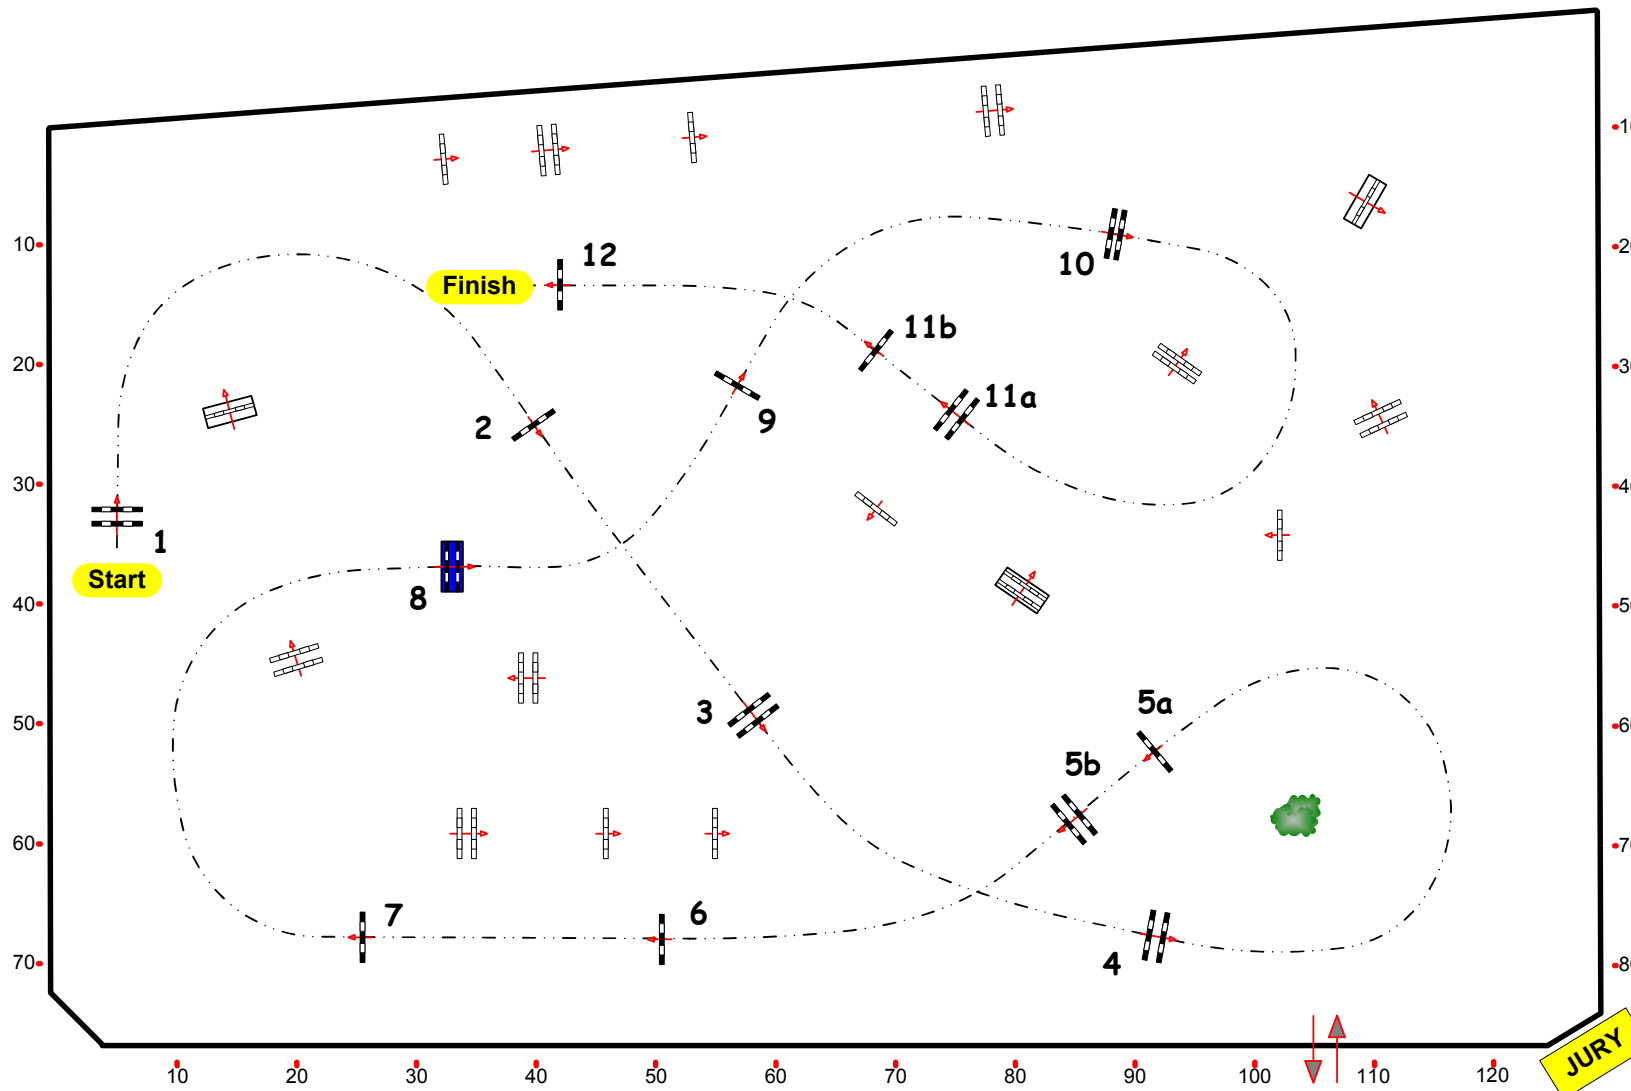

TOPS INTERNATIONAL ARENA
VALKENSWAARD

CSI**** VALKENSWAARD

08 – 10 July 2022

Class No.: 08

CSI YH 6 & 7

Competition against the clock

Table: A
National RG:
FEI RG / Art. 238.2.1
Hauteur : 1.30/1.35 m

Vitesse : 350 m/min

Distance : 500 m

TA : 86 sec

TL : 172 sec

Obstacles: 11

Efforts: 13

Penalty sec

2 nd Phase :

Distance : 0 m

TA : 0 sec

TL : 0 sec

Course Designers :

Grégory BODO

Eddy CASTELLON
J-S BRENIER
Matteo LANDI