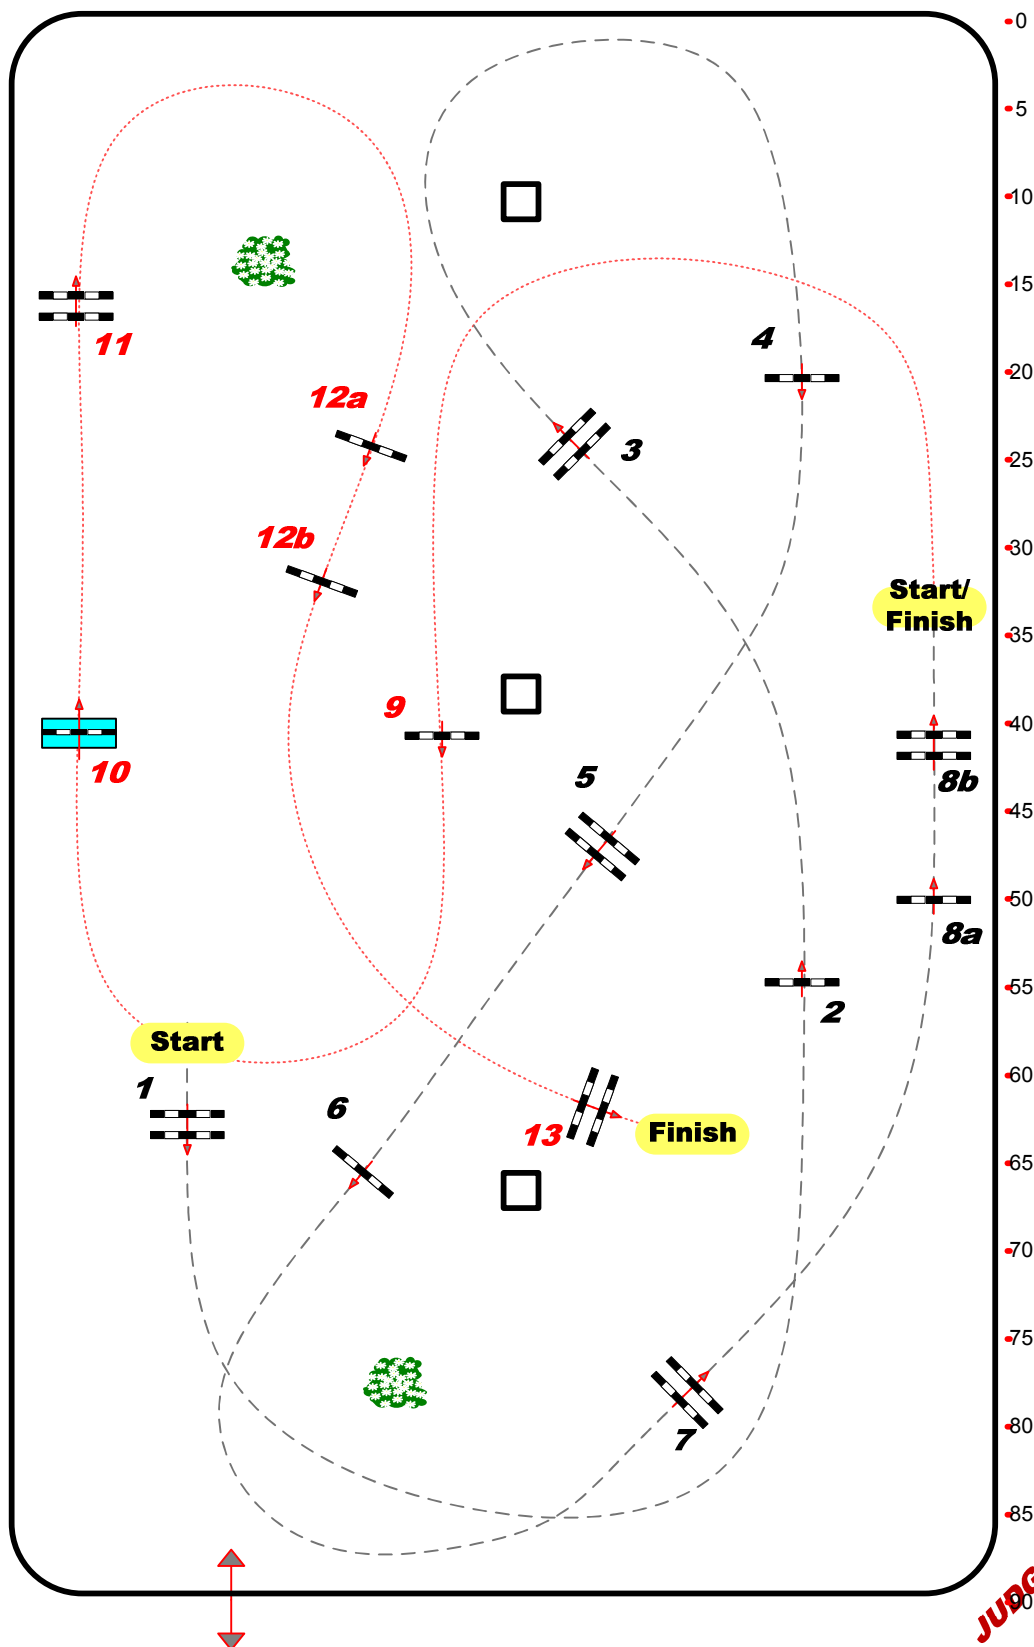

VALKENSWAARD CSI****/**/*YH

TOPS INTERNATIONAL ARENA
VALKENSWAARD

Class No.: 11

CSI**

Competition in two Phases

vendredi 8 juillet 2022

Start: 13:45

Table: A
National RG:
FEI RG / Art. 274.1.5.3
Height: 1,40 m

Speed: 350 m/min

Length: 330 m
Time allowed: 57 sec
Time limit: 114 sec

Obstacles: 13
Efforts: 15
Penalty sec
Closed combination:

2nd Phase:
9 to 13
Length: 240 m
Time allowed: 42 sec
Time limit: 84 sec

2nd Jump-off:

Length: 0 m
Time allowed: 0 sec
Time limit: 0 sec

JURGES