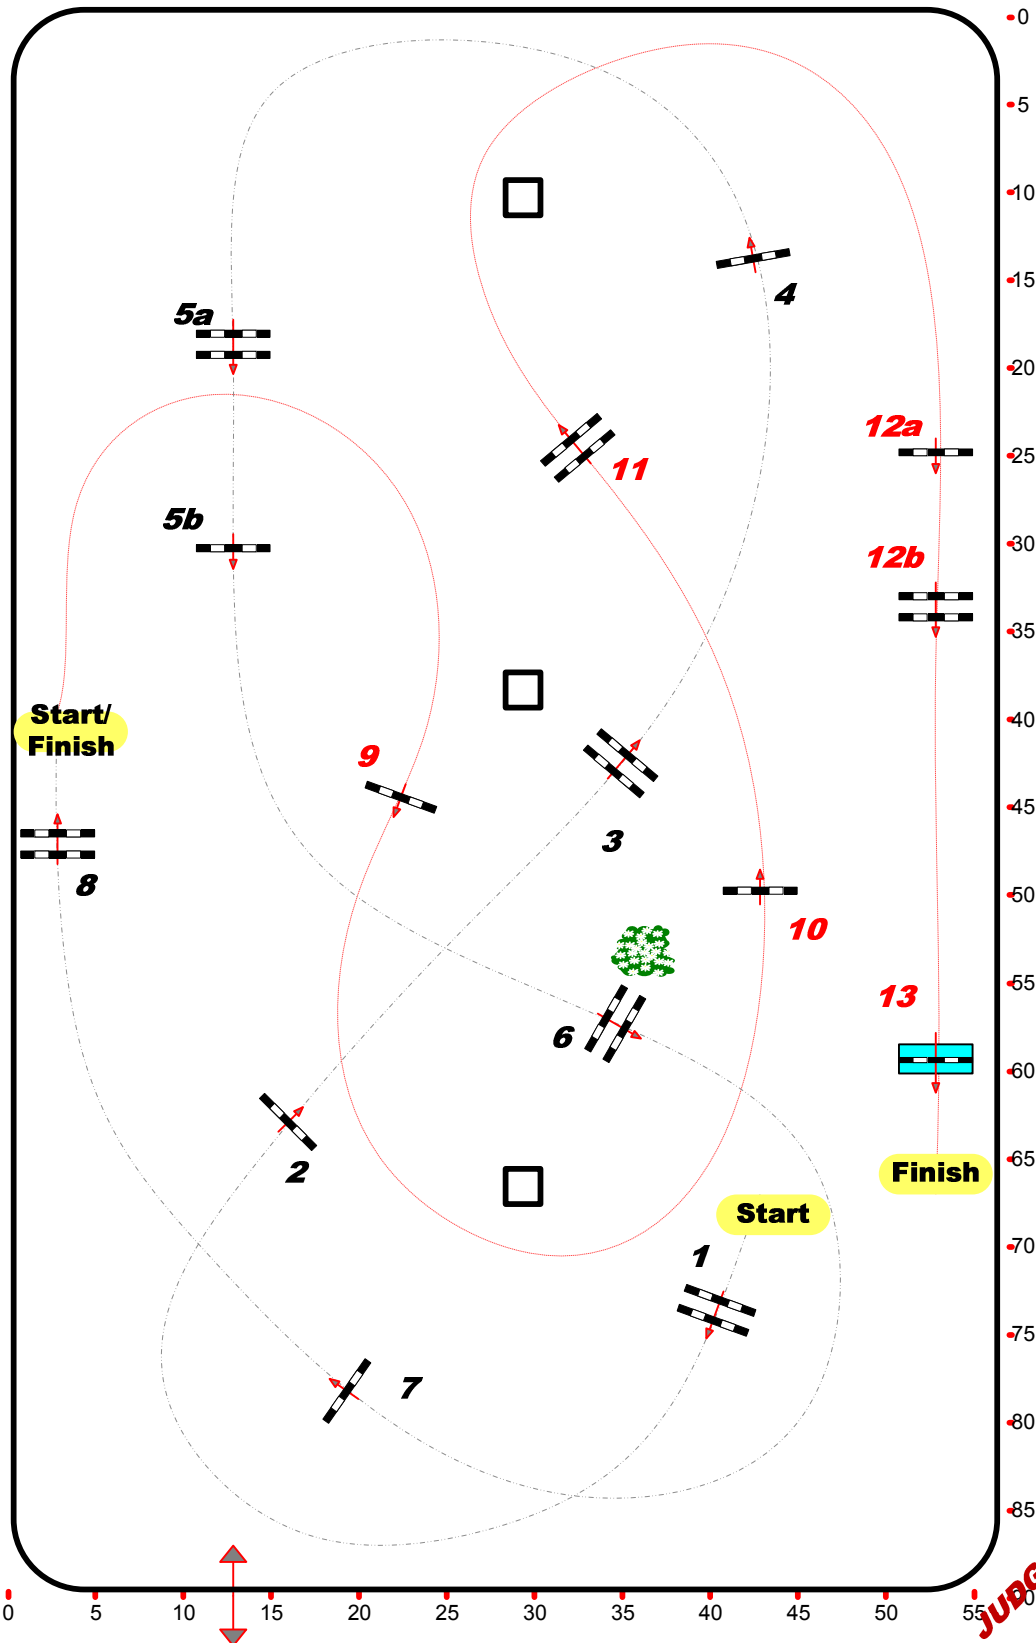

VALKENSWAARD CSI****/**/*YH

TOPS INTERNATIONAL ARENA
VALKENSWAARD

Class No.: 12

CSI**

Competition in two Phases

vendredi 8 juillet 2022

Start: 15:45

Table: A
National RG:
FEI RG / Art. 274.1.5.3
Height: 1,35 m

Speed: 350 m/min

Length: 320 m
Time allowed: 55 sec
Time limit: 110 sec

Obstacles: 13
Efforts: 15
Penalty sec
Closed combination:

2nd Phase:
9 to 13
Length: 220 m
Time allowed: 38 sec
Time limit: 76 sec

2nd Jump-off:
Length: 0 m
Time allowed: 0 sec
Time limit: 0 sec