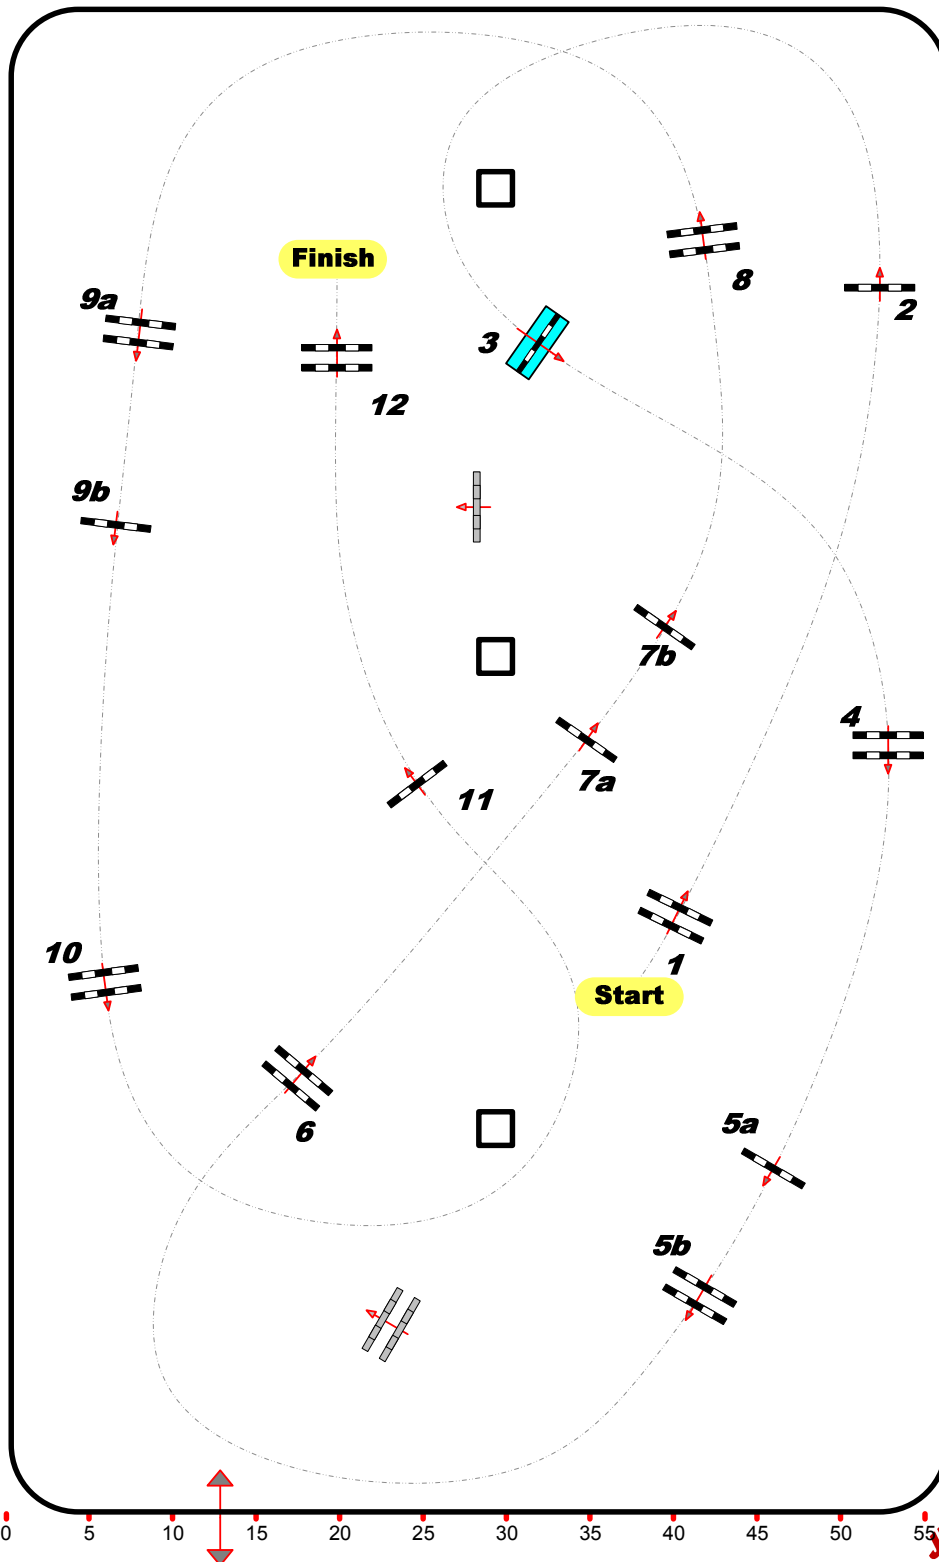

# VALKENSWAARD CSI \*\*\*\*/\*\*/\*YH

TOPS INTERNATIONAL ARENA  
VALKENSWAARD

**Class No.: 13**

**CSI\*\***

**Competition against the clock**

**samedi 9 juillet 2022**

**Start: 9:00**

**Table: A**

**National RG:**

**FEI RG / Art. 238.2.1**

**Height: 1,40 m**

**Speed: 350 m/min**

**Length: 470 m**

**Time allowed: 81 sec**

**Time limit: 162 sec**

**Obstacles: 12**

**Efforts: 15**

**Penalty sec**

**Closed combination:**

**2nd Phase:**

**Length: 0 m**

**Time allowed: 0 sec**

**Time limit: 0 sec**

**2nd Jump-off:**

**Length: 0 m**

**Time allowed: 0 sec**

**Time limit: 0 sec**