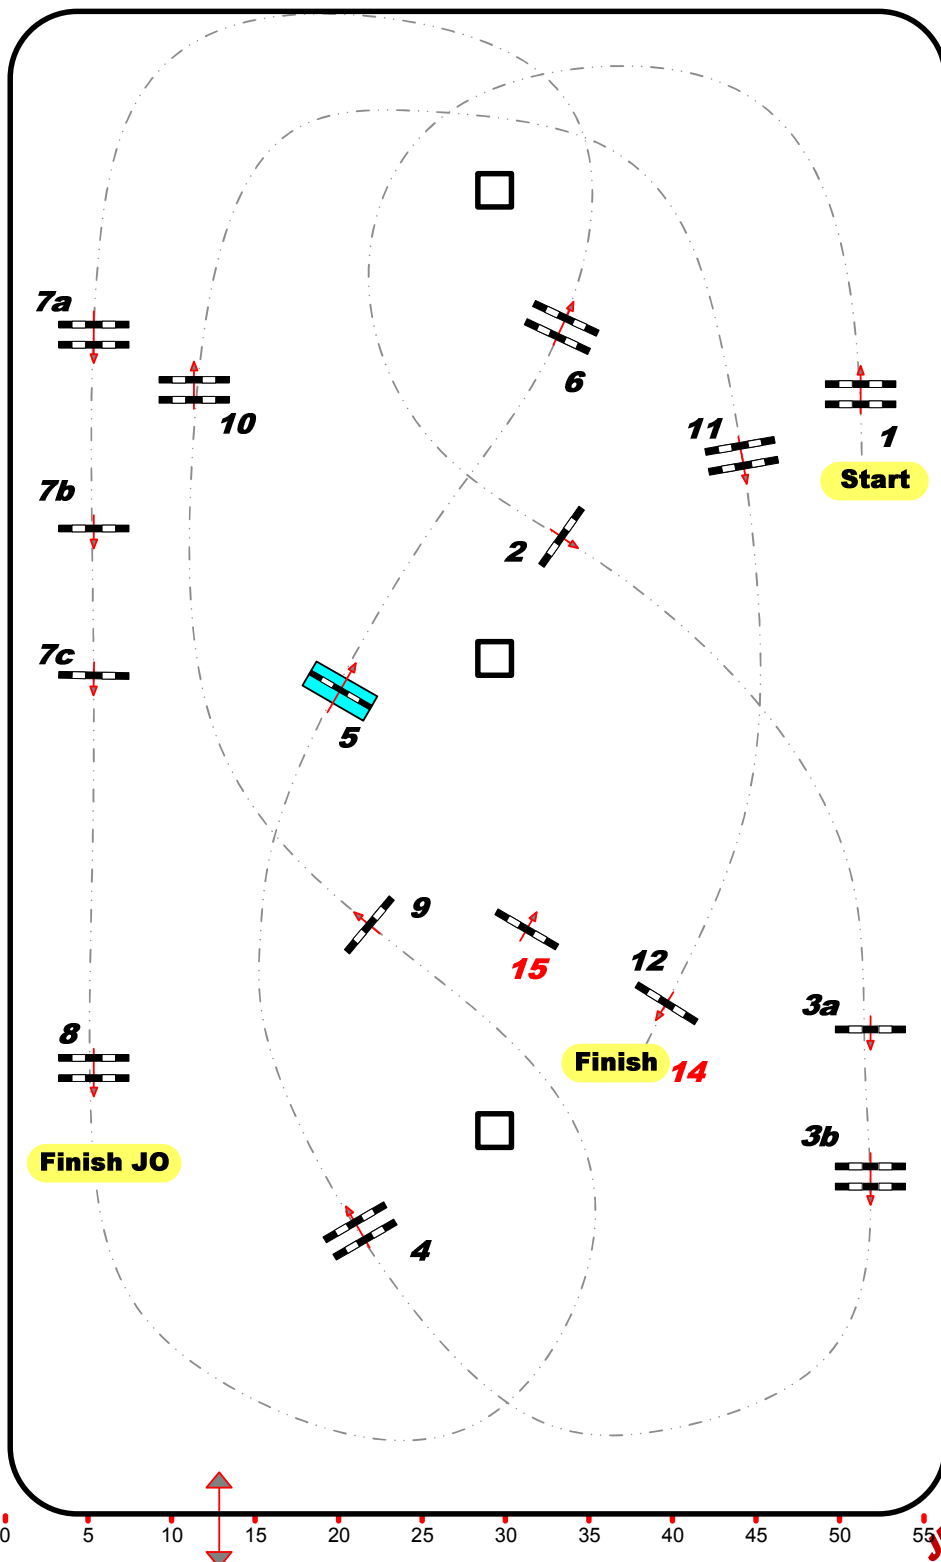

VALKENSWAARD CSI ****/**/*/YH

TOPS INTERNATIONAL ARENA
VALKENSWAARD

Class No.: 15

CSI**

**Competition with one
jump-off**

samedi 9 juillet 2022

Start: 16:00

Table: A
National RG:
FEI RG / Art. 238.2.2 +
245.3
Height: 1,35 m

Speed: 350 m/min

Length: 510 m
Time allowed: 88 sec
Time limit: 176 sec

Obstacles: 12
Efforts: 15
Penalty sec
Closed combination:

1st Jump-off:
14-1-2-3ab-15-8
Length: 310 m
Time allowed: 54 sec
Time limit: 108 sec

2nd Jump-off:

Length: 0 m
Time allowed: 0 sec
Time limit: 0 sec