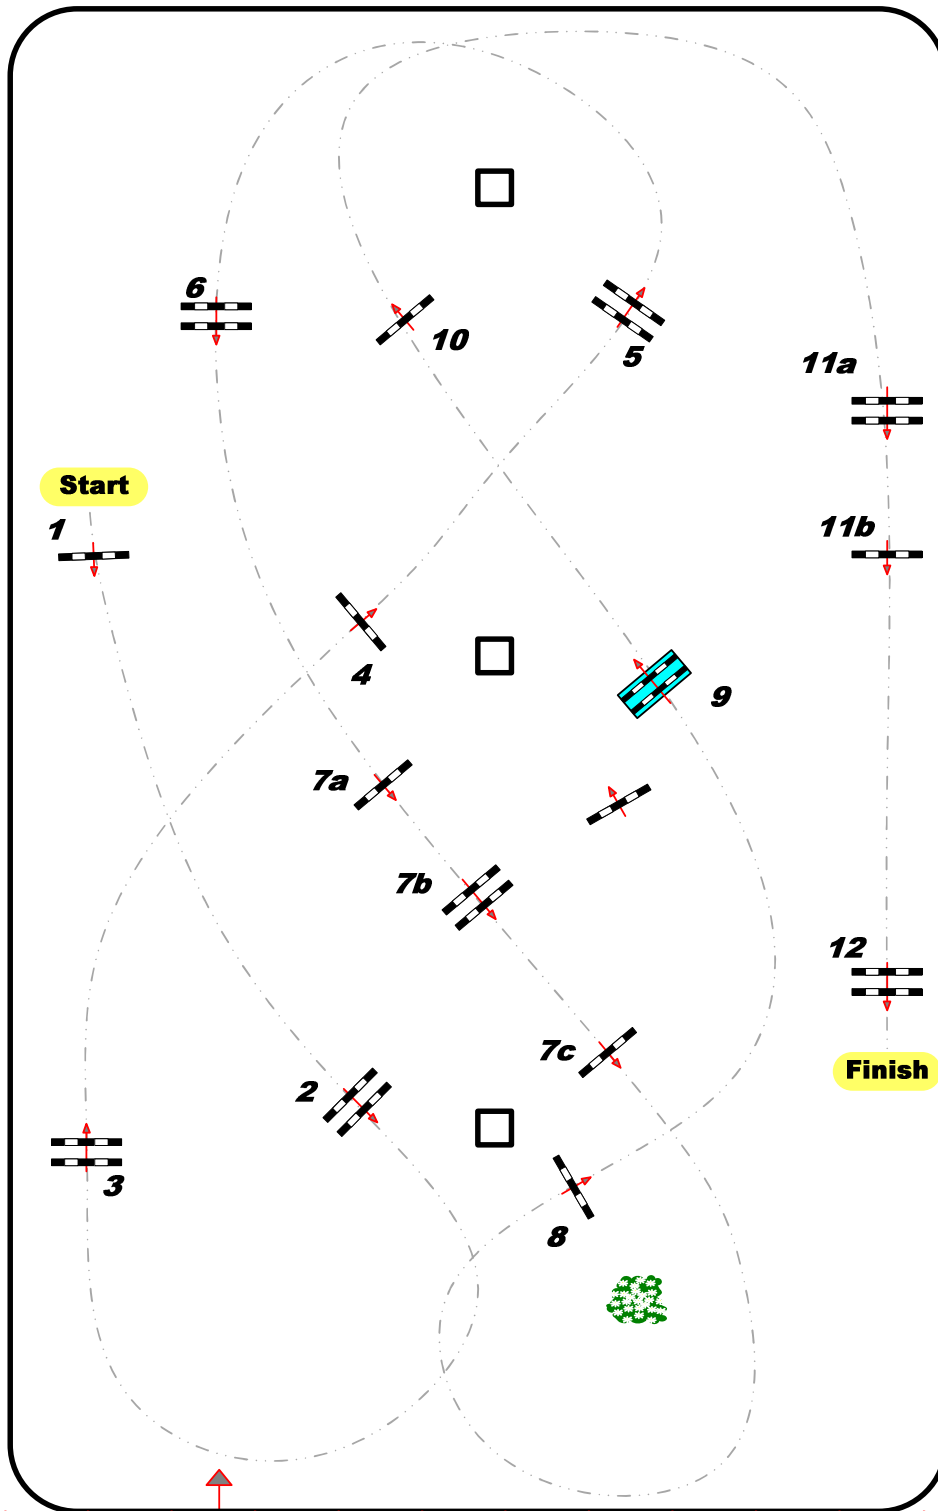

VALKENSWAARD CSI ****/**/**/YH

TOPS INTERNATIONAL ARENA
VALKENSWAARD

Class No.: 16

CSI **

Competition against the clock

dimanche 10 juillet 2022

Start: 9:00

Table: A
National RG:
FEI RG / Art. 238.2.1
Height: 1,35 m

Speed: 350 m/min

Length: 485 m
Time allowed: 84 sec
Time limit: 168 sec

Obstacles: 12
Efforts: 15
Penalty sec
Closed combination:

2nd Phase:

Length: 0 m
Time allowed: 0 sec
Time limit: 0 sec

2nd Jump-off:

Length: 0 m
Time allowed: 0 sec
Time limit: 0 sec

Course Designers :

Grégory BODO

Eddy CASTELLON

J-S BRENIER

Matteo LANDI

Cedric Mathienne

JUDGES