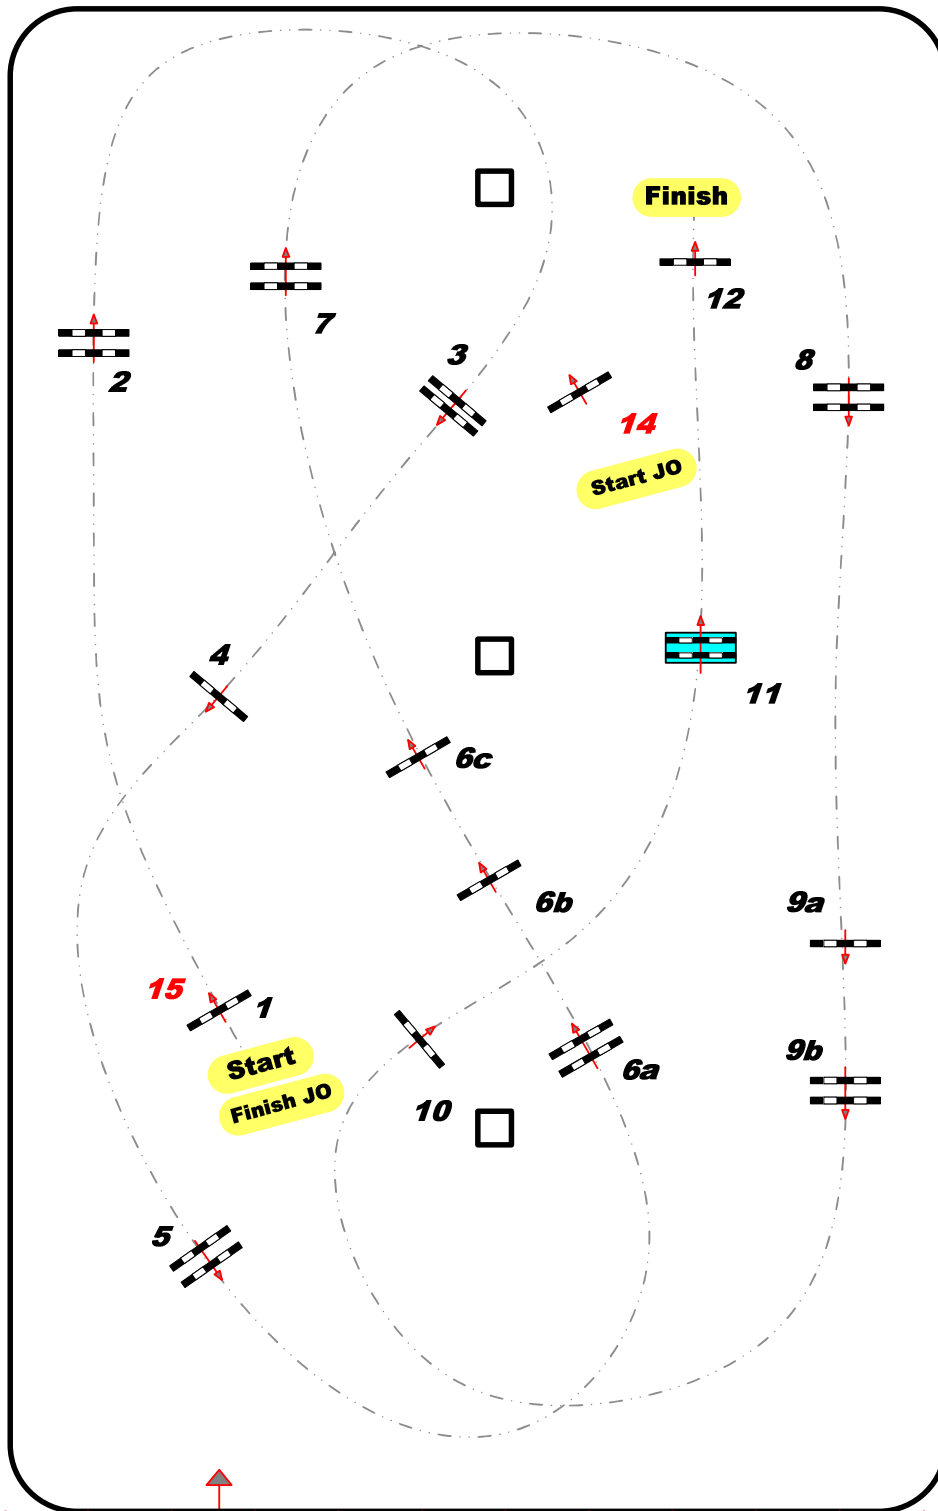

VALKENSWAARD CSI ****/**/**/YH

TOPS INTERNATIONAL ARENA
VALKENSWAARD

Class No.: 18

CSI **

**Competition with one
jump-off**

dimanche 10 juillet 2022

Start: 16:30

Table: A
National RG:
FEI RG / Art. 238.2.2 +
245.3
Height: 1,35 m

Speed: 350 m/min

Length: 490 m
Time allowed: 84 sec
Time limit: 168 sec

Obstacles: 12
Efforts: 15
Penalty sec
Closed combination:

1st Jump-off:
14-8-9ab-10-11-15
Length: 310 m
Time allowed: 54 sec
Time limit: 108 sec

2nd Jump-off:

Length: 0 m
Time allowed: 0 sec
Time limit: 0 sec

Course Designers :

Grégory BODO

Eddy CASTELLON

J-S BRENIER

Matteo LANDI

Cedric Mathienne