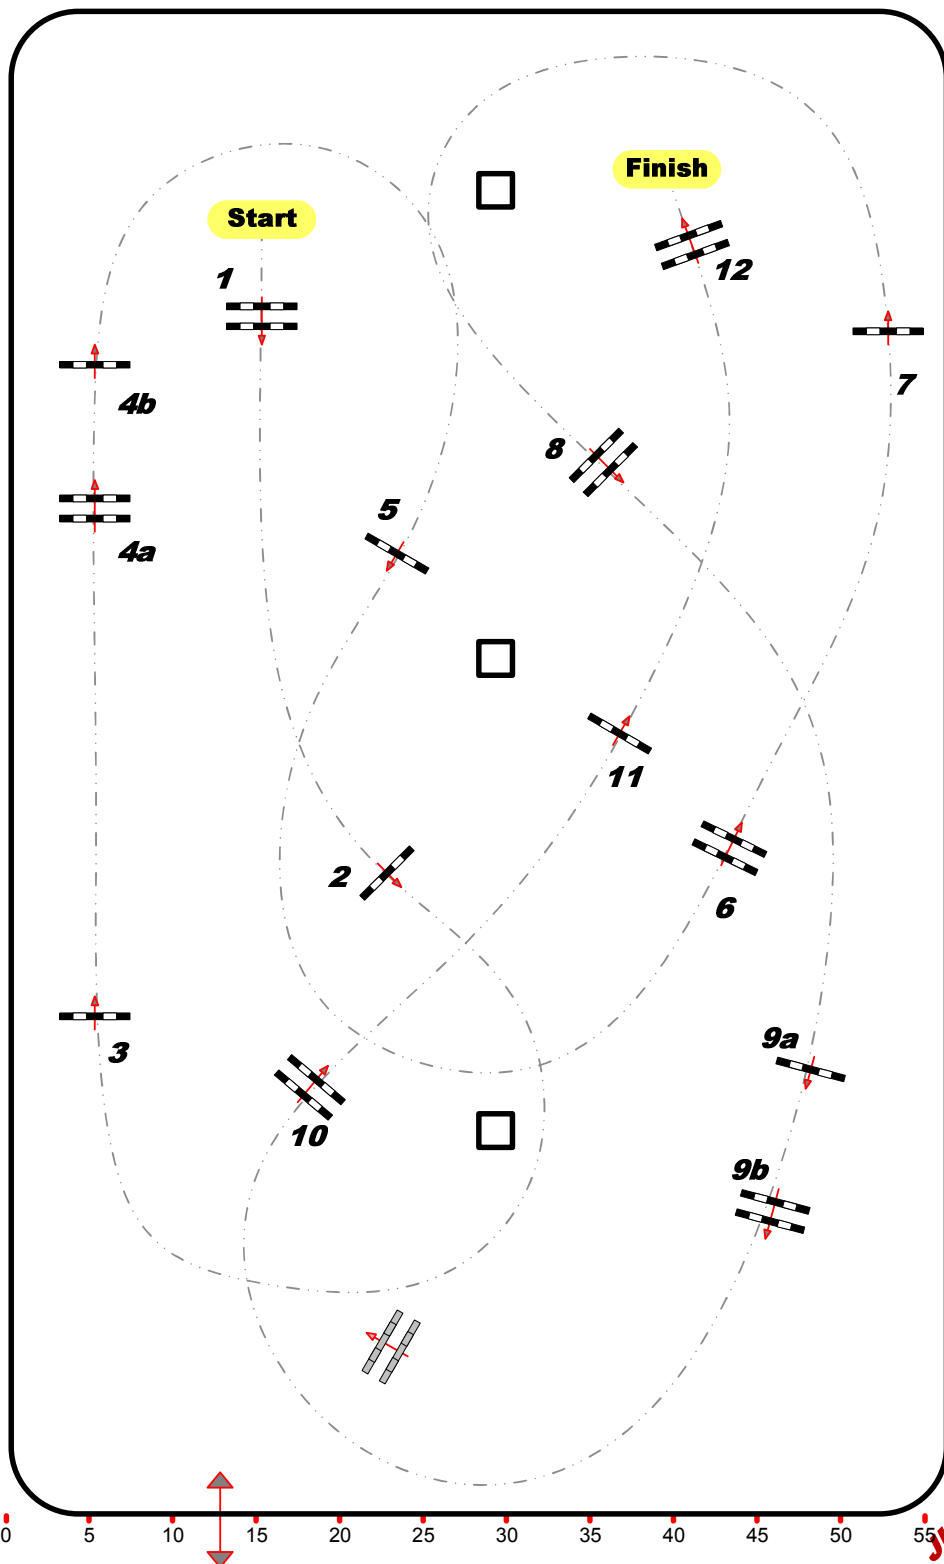

VALKENSWAARD CSI ****/**/*YH

TOPS INTERNATIONAL ARENA
VALKENSWAARD

Class No.: 23

CSI*

Competition against the clock

samedi 9 juillet 2022

Start: 13:00

Table: A
National RG:
FEI RG / Art. 238.2.1
Height: 1,15 m

Speed: 350 m/min

Length: 480 m
Time allowed: 83 sec
Time limit: 166 sec

Obstacles: 11
Efforts: 13
Penalty sec
Closed combination:

1st Jump-off:

Length: 0 m
Time allowed: 0 sec
Time limit: 0 sec

2nd Jump-off:

Length: 0 m
Time allowed: 0 sec
Time limit: 0 sec

JUDGES