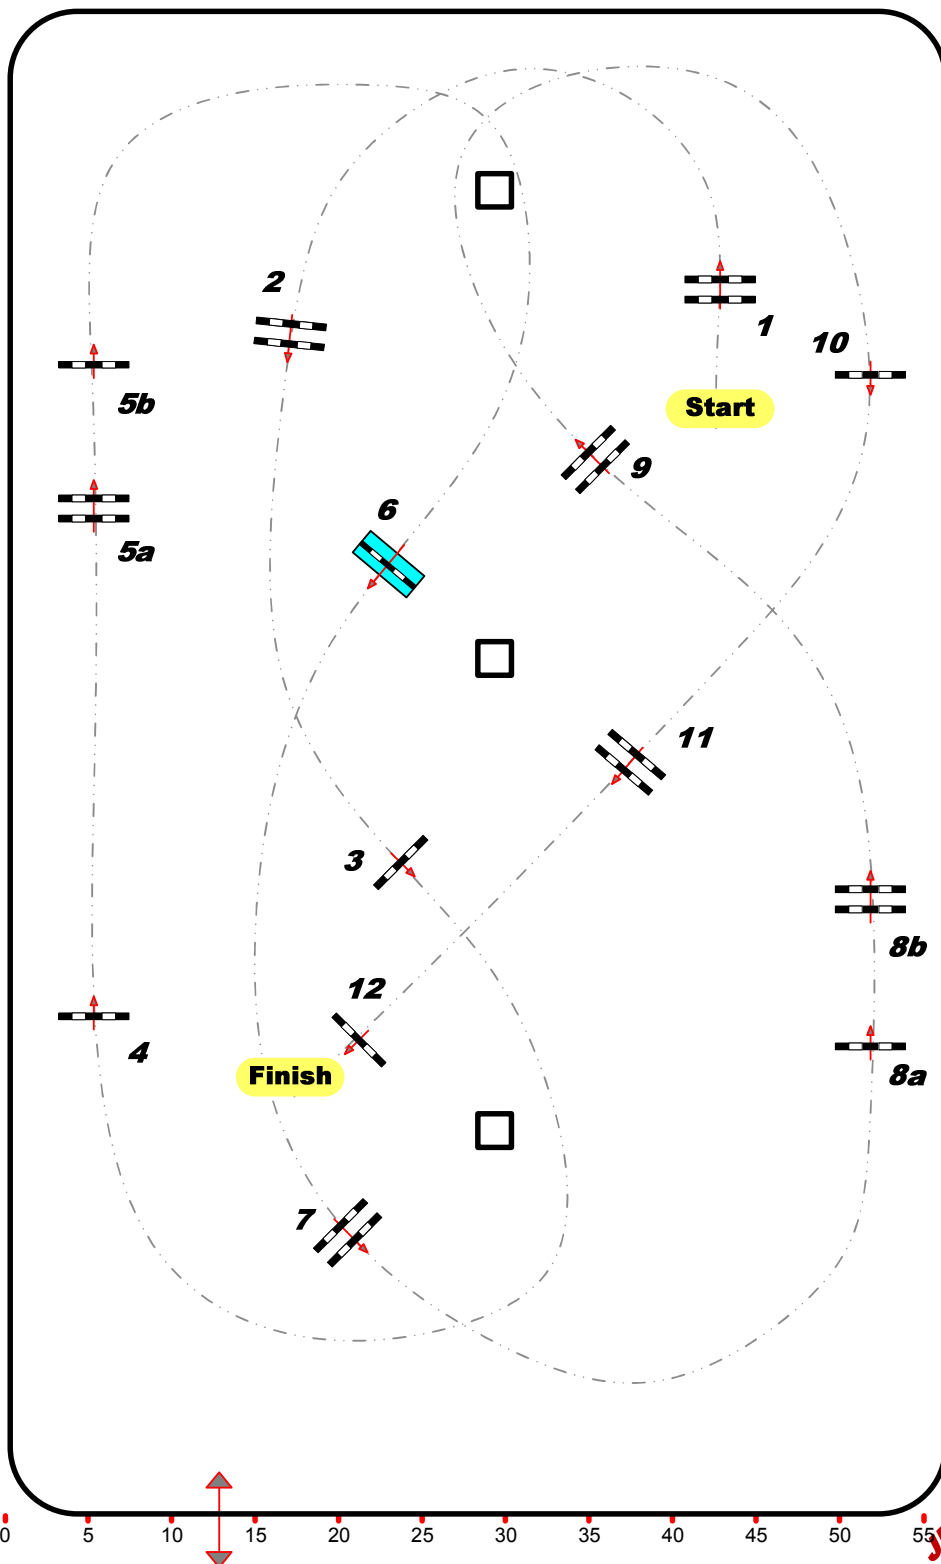

VALKENSWAARD CSI ****/**/**/YH

TOPS INTERNATIONAL ARENA
VALKENSWAARD

Class No.: 24

CSI*

Competition against the clock

samedi 9 juillet 2022

Start: 14:20

Table: A
National RG:
FEI RG / Art. 238.2.1
Height: 1,35 m

Speed: 350 m/min

Length: 490 m
Time allowed: 84 sec
Time limit: 168 sec

Obstacles: 12
Efforts: 14
Penalty sec
Closed combination:

1st Jump-off:

Length: 0 m
Time allowed: 0 sec
Time limit: 0 sec

2nd Jump-off:

Length: 0 m
Time allowed: 0 sec
Time limit: 0 sec

JUDGES