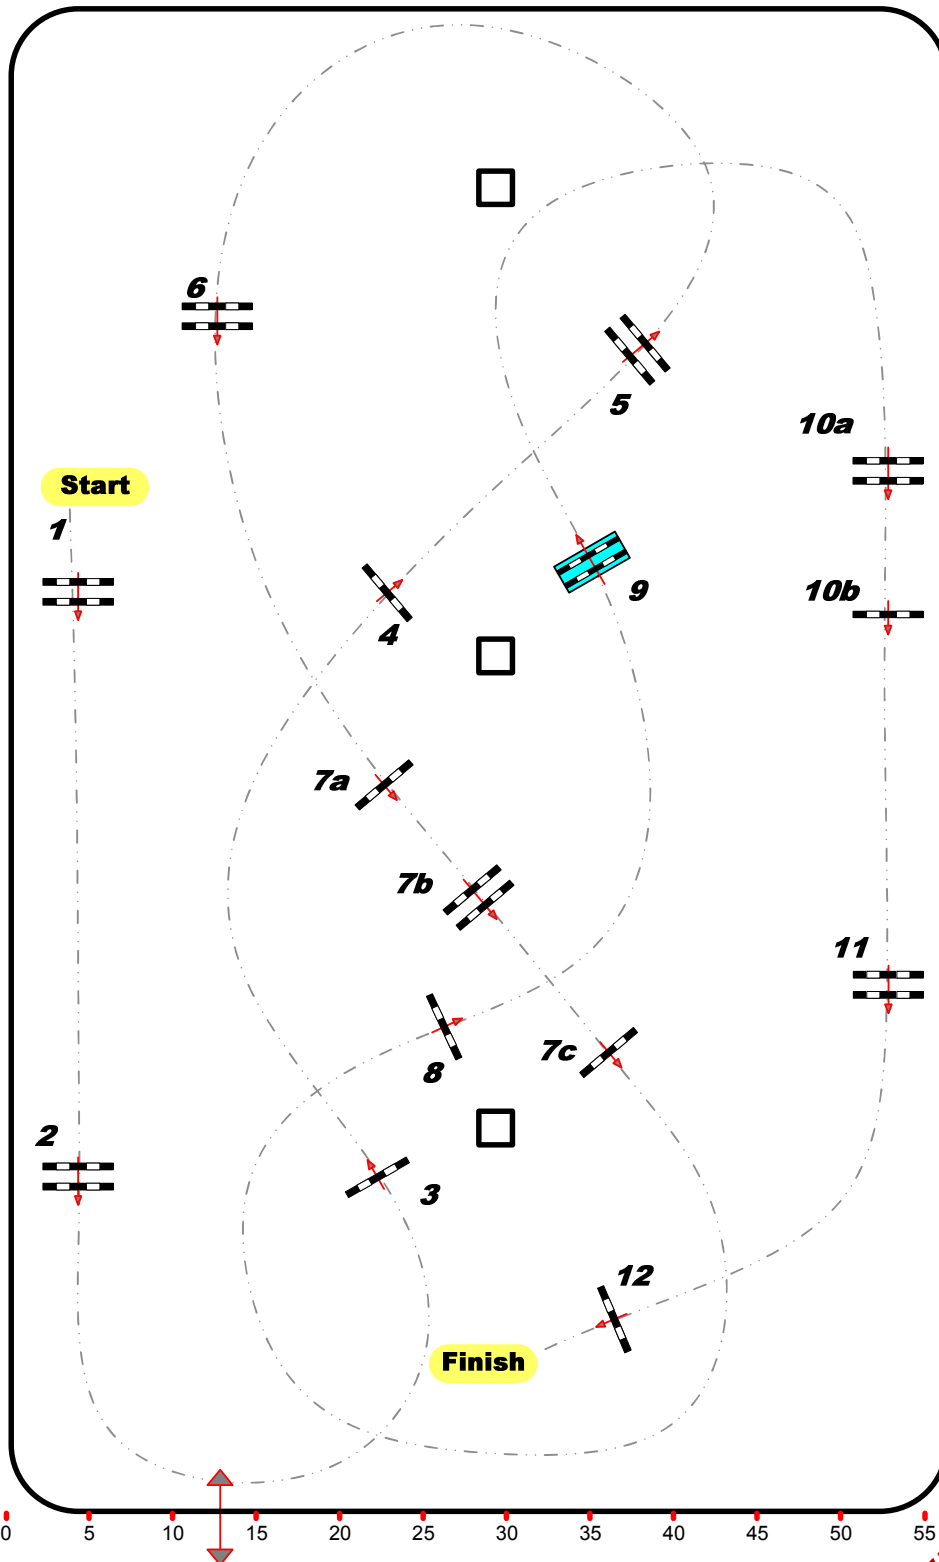

VALKENSWAARD CSI ****/**/**/YH

TOPS INTERNATIONAL ARENA
VALKENSWAARD

Class No.: 25

CSI *

**Competition with one
jump-off**

dimanche 10 juillet 2022

Start: 10:45

Table: A

National RG:

FEI RG / Art. 238.2.2

Height: 1,35 m

Speed: 375 m/min

Length: 530 m

Time allowed: 85 sec

Time limit: 170 sec

Obstacles: 12

Efforts: 15

Penalty sec

Closed combination:

1st Jump-off:

12-8-9-10ab-4-1-2

Length: 320 m

Time allowed: 52 sec

Time limit: 104 sec

2nd Jump-off:

Length: 0 m

Time allowed: 0 sec

Time limit: 0 sec

Course Designers :

Grégory BODO

Eddy CASTELLON

J-S BRENIER

Matteo LANDI

Cedric Mathienne

JUDGES