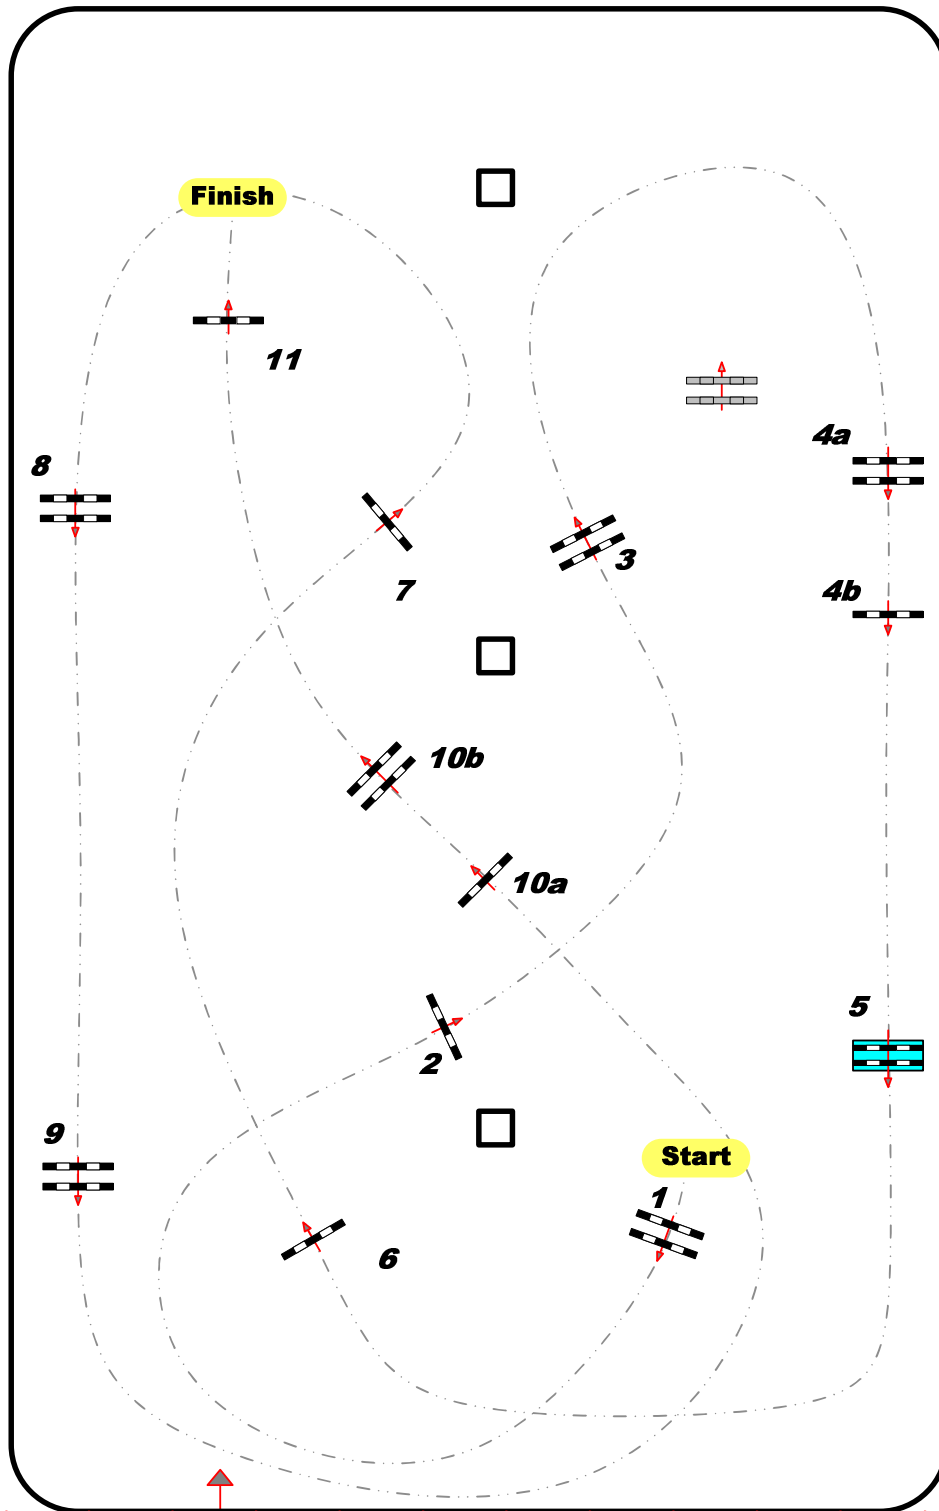

VALKENSWAARD CSI ****/**/**/YH

TOPS INTERNATIONAL ARENA
VALKENSWAARD

Class No.: 26

CSI *

Competition against the clock

dimanche 10 juillet 2022

Start: 13:00

Table: A
National RG:
FEI RG / Art. 238.2.1
Height: 1,25 m

Speed: 350 m/min

Length: 470 m
Time allowed: 81 sec
Time limit: 162 sec

Obstacles: 12
Efforts: 15
Penalty sec
Closed combination:

1st Jump-off:

Length: 0 m
Time allowed: 0 sec
Time limit: 0 sec

2nd Jump-off:

Length: 0 m
Time allowed: 0 sec
Time limit: 0 sec

Course Designers :

Grégory BODO 

Eddy CASTELLON 

J-S BRENIER 

Matteo LANDI 

Cedric Mathienne 

JUDGES