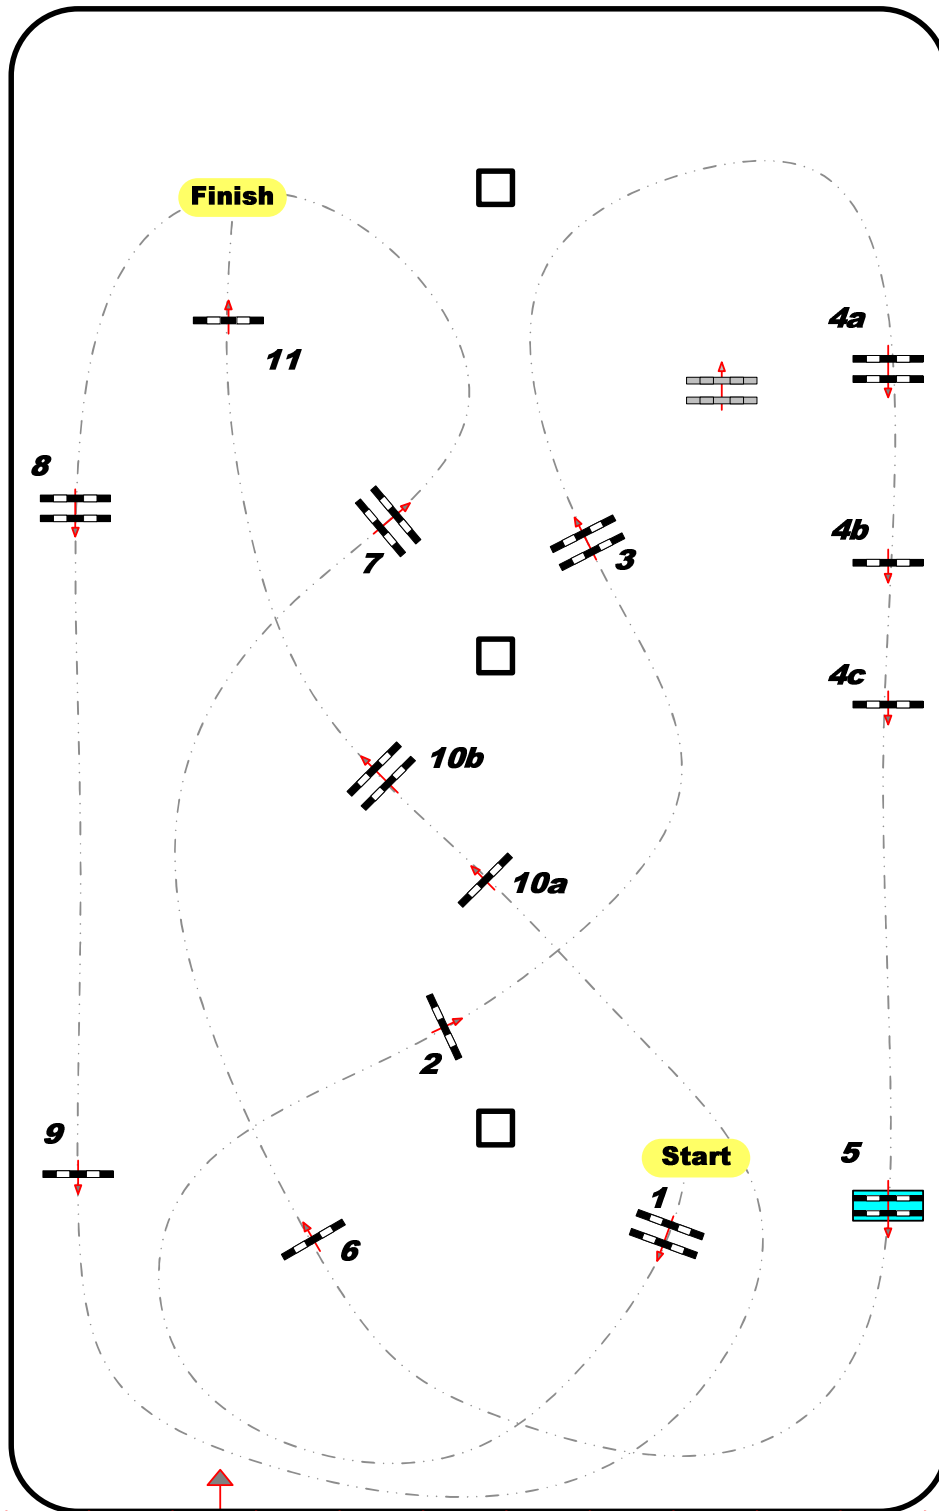

# VALKENSWAARD CSI \*\*\*\*/\*\*/\*\*/YH

TOPS INTERNATIONAL ARENA  
VALKENSWAARD

**Class No.:** 27

**CSI \***

**Competition with one  
jump-off**

**dimanche 10 juillet 2022**

**Start: 14:30**

**Table: A**  
**National RG:**  
**FEI RG / Art. 238.2.1**  
**Height: 1,15 m**

**Speed: 350 m/min**

**Length: 460 m**  
**Time allowed: 79 sec**  
**Time limit: 158 sec**

**Obstacles: 11**  
**Efforts: 14**  
**Penalty sec**  
**Closed combination:**

**1st Jump-off:**  
**8-9-10ab-4b-5-2-3**  
**Length: 310 m**  
**Time allowed: 54 sec**  
**Time limit: 108 sec**

**2nd Jump-off:**

**Length: 0 m**  
**Time allowed: 0 sec**  
**Time limit: 0 sec**

**Course Designers :**

Grégory BODO 

Eddy CASTELLON 

J-S BRENIER 

Matteo LANDI 

Cedric Mathienne 