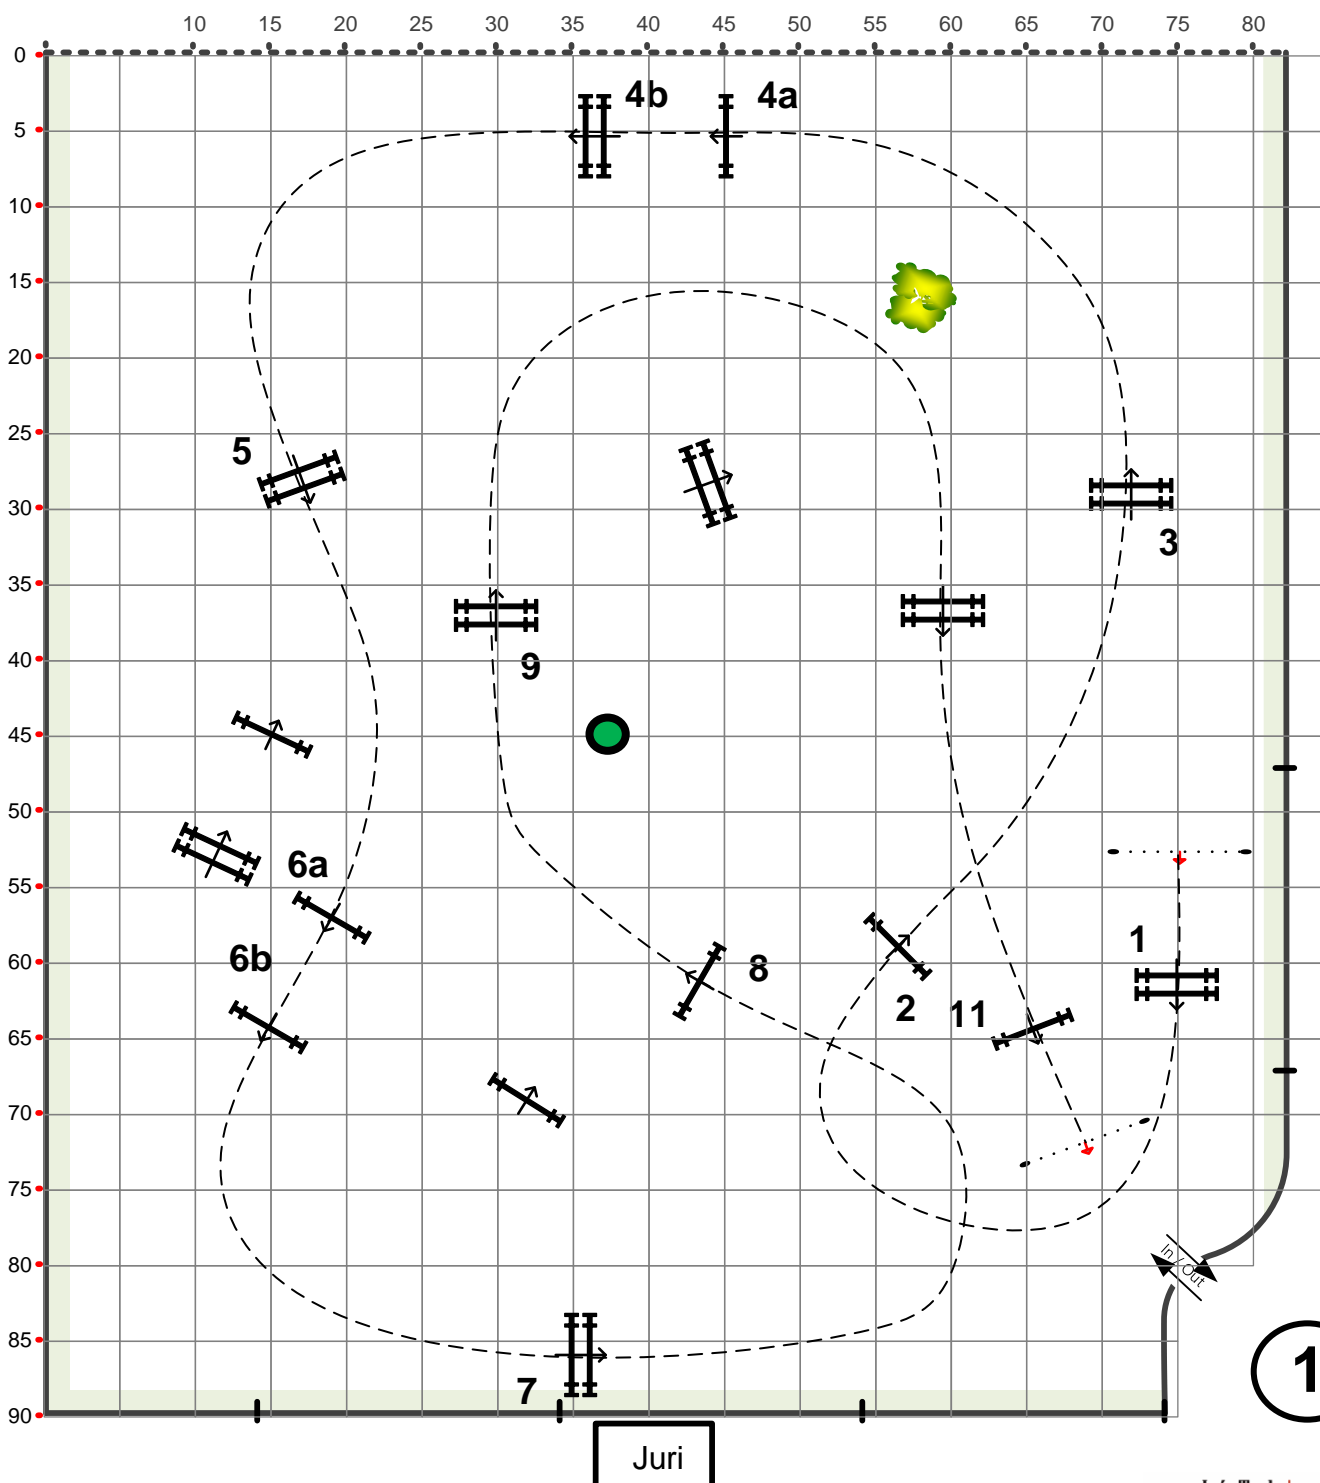

CAMPEONATO BRASILEIRO DE SALTO SENIOR TOP 2022

Sociedade Hípica Paulista

Viernes, 15 de Julio de 2022

Start: 90.00 hs

Class No.: 4

XTC 1,10m – Q1

XTC 1,10M – Q1 – CIRCUITO NACIONAL DE AMADORES

Competition against the clock

Table: A
National RG:
FEI RG / Art. 238.2.1
Height: 1,10 m

Speed: 350 m/min
Length: 420 m
Time allowed: 72 sec
Time limit: 144 sec

Obstacles: 11
Efforts: 16
Penalty sec: NO

1st Jump-off:
Length: 0 m
Time allowed: 0 sec
Time limit: 0 sec

Escala: 1:500