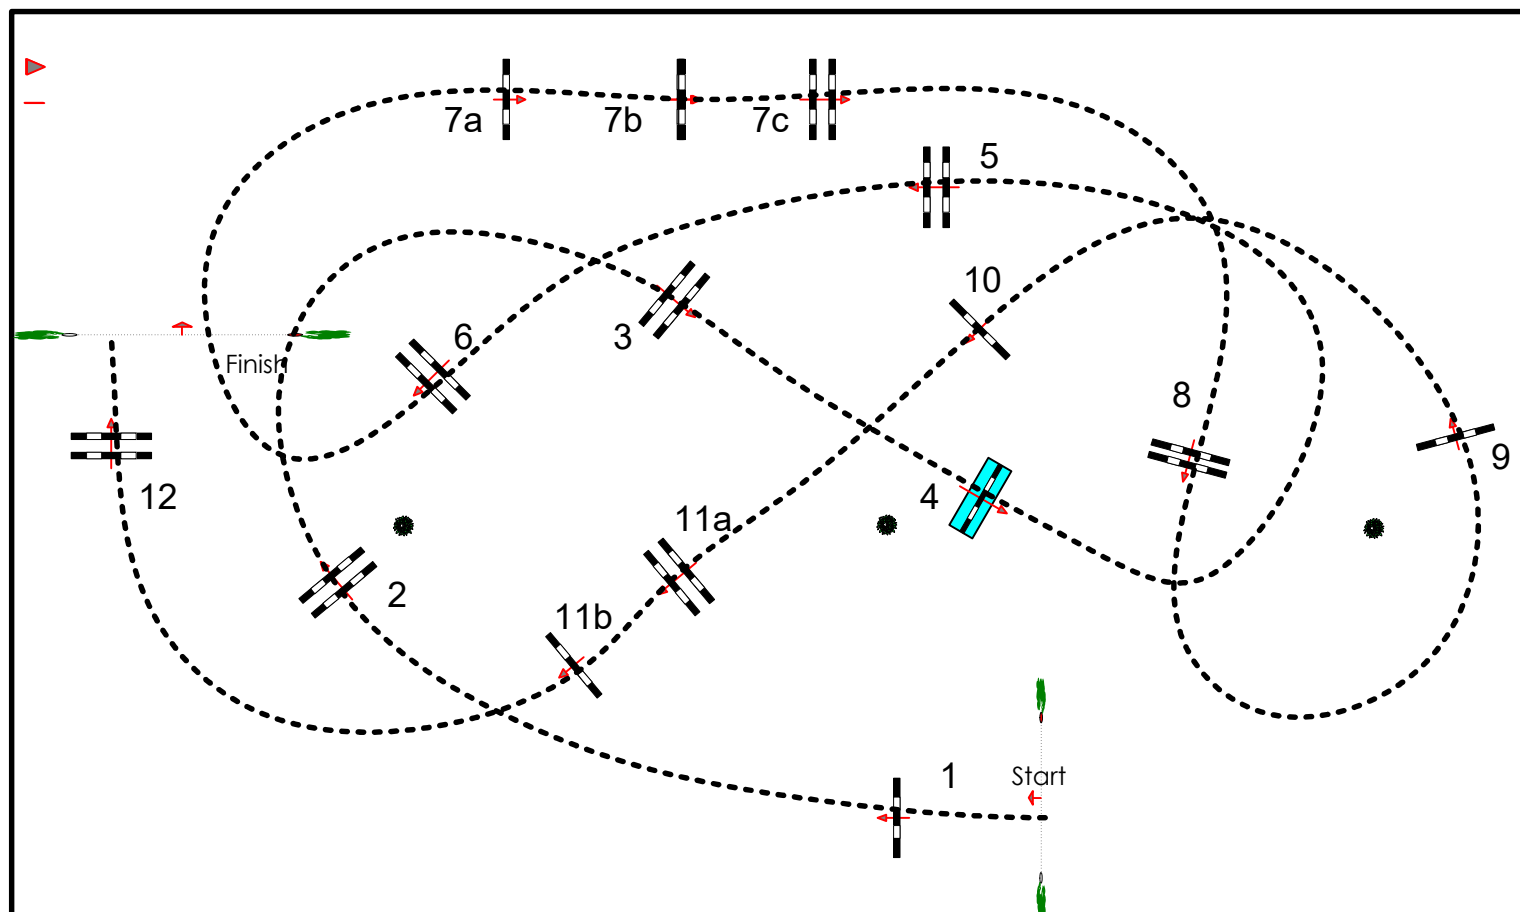

# VALKENSWAARD SUMMER EVENT 3° WEEK. 29/31 JULY 2022

S 14

CSI 2\* 1,45 BIG TOUR

AGAINST THE CLOCK

SATURDAY 30 JULY 2022

START : 09.00

Table: A  
National RG:  
FEI RG / Art. 238.2.1  
Height: 1,45 m

Speed: 375 m/min  
Length: 480 m  
Time allowed: 77 sec  
Time limit: 154 sec

Obstacles: 12  
Efforts: 15  
Penalty sec:  
Closed combination:

00: 00  
Length: 00 m  
Time allowed: 0 sec  
Time limit: 0 sec

2nd Jump-off:  
Length: 0 m  
Time allowed: 0 sec  
Time limit: 0 sec

JURY