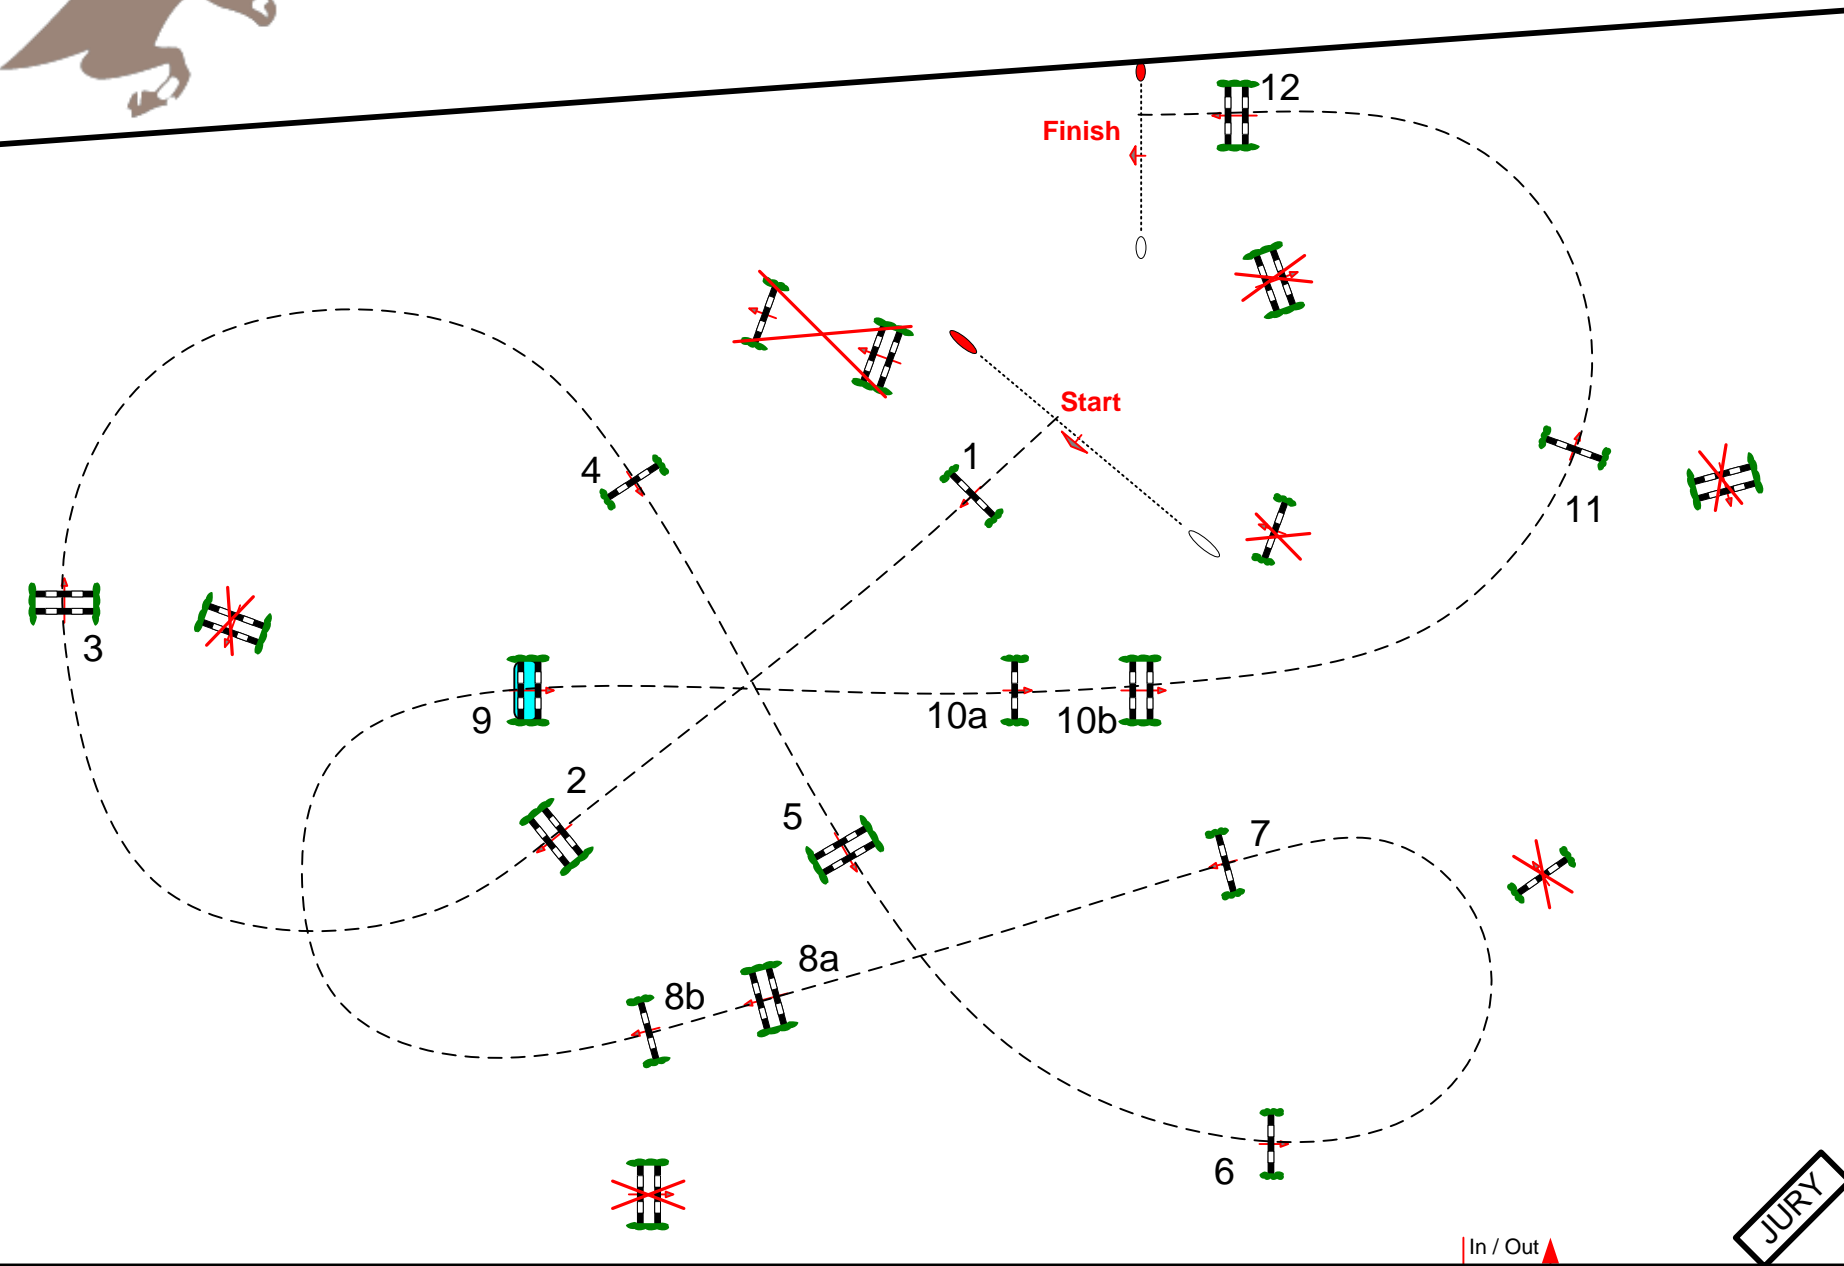

TOPS INTERNATIONAL ARENA

SUMMER Event 3 = CSI4*-CSI2*-CSI1*-CSIYH

Valkenswaard 29/31 July 2022

Class No.: S13

CSI 2*

Competition against the clock

Saturday 30 July 2022

Start: 12:00

Table: A
National RG:
FEI RG / Art. 238.2.1
Height: 1,40 m

Speed: 350 m/min

Length: 460 m
Time allowed: 79 sec
Time limit: 158 sec

Obstacles: 12
Jumps: 14

Course Designer
Uliano Vezzani
vezzani.uliano@gmail.com
Pier Francesco Bazzocchi (Ita)
Frank van Humbeek (Bel)
Xavier Trouillet (Fra)
Cedric Mathienne (Bel)
&
Team