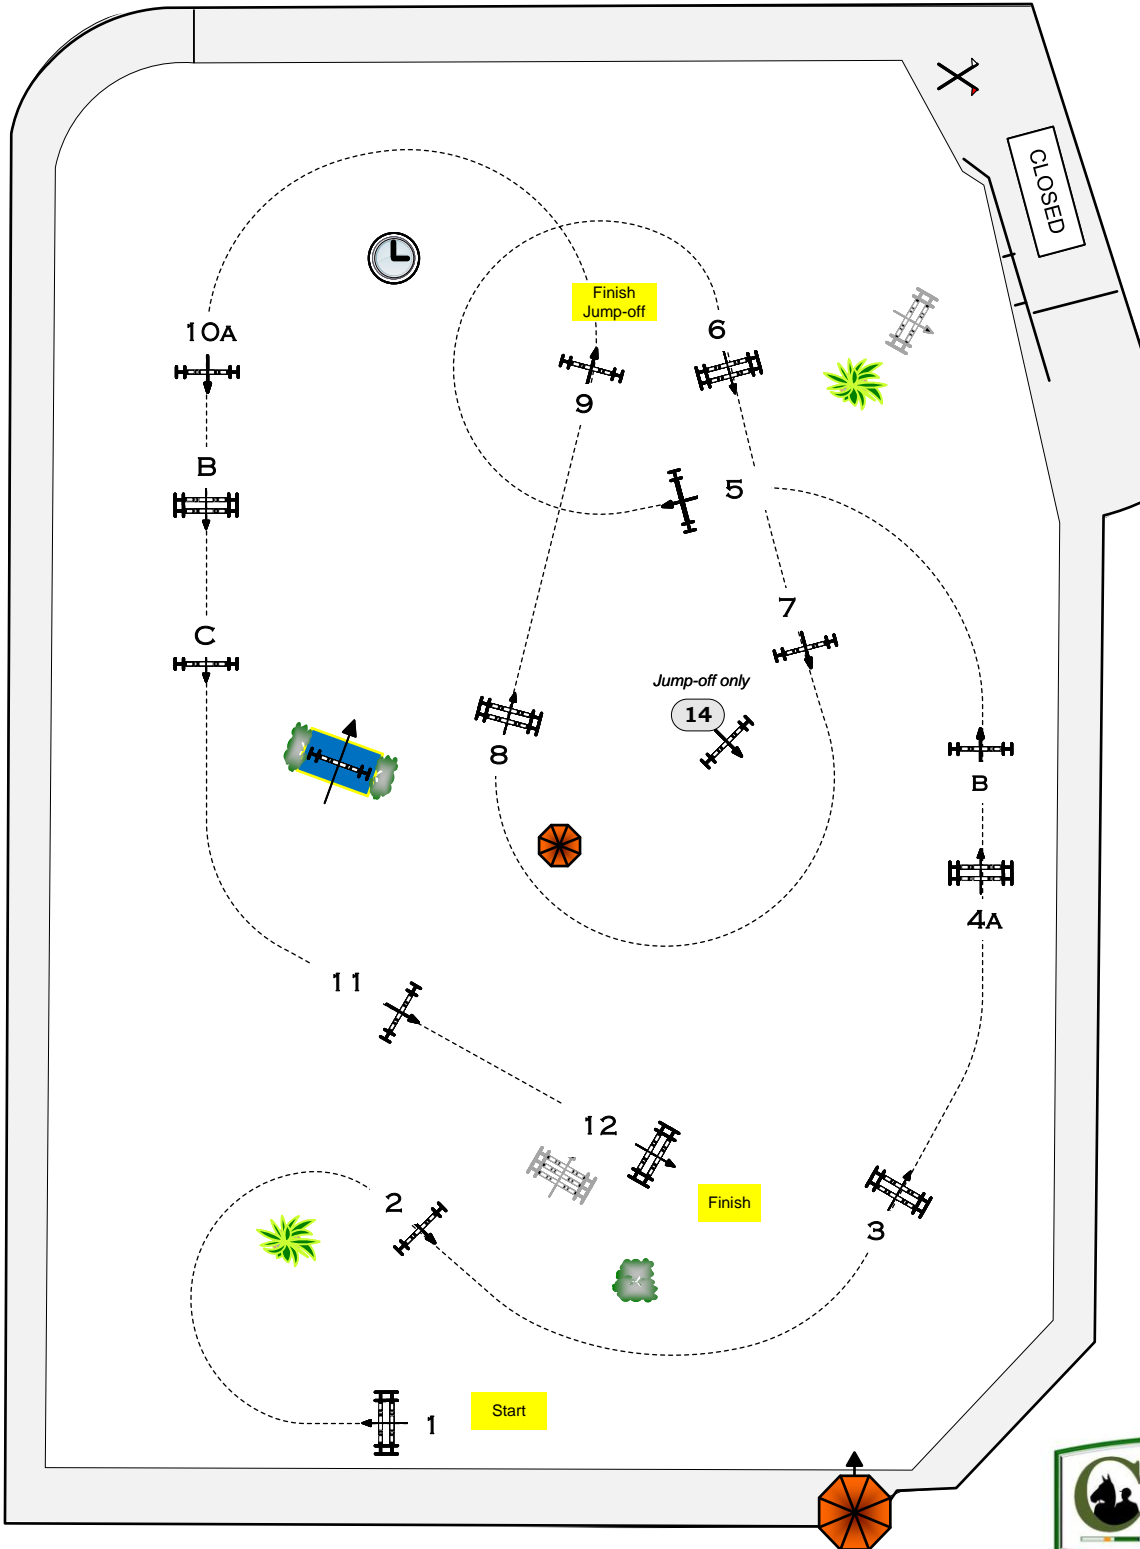

CLASS NO.: 404 AGNETA & BROWNLEE CURREY JR AM CLASSIC TABLE II SEC 2(A). SUNDAY 4 SEPTEMBER 2022

Table: II sec 2(a)

Speed: 375 m/min

Obstacles: 1-12

Jump-off: **1-2-3-4ab-(14)-8-9.**

National RG: -

Length: 0 m

Length: 280 m

FEI RG / Art. -

Time allowed: 0 sec

Time allowed: 45 sec

Height: 1,40 m

Time limit: 0 sec

Time limit: 90 sec

Sun 1 -Rd 2