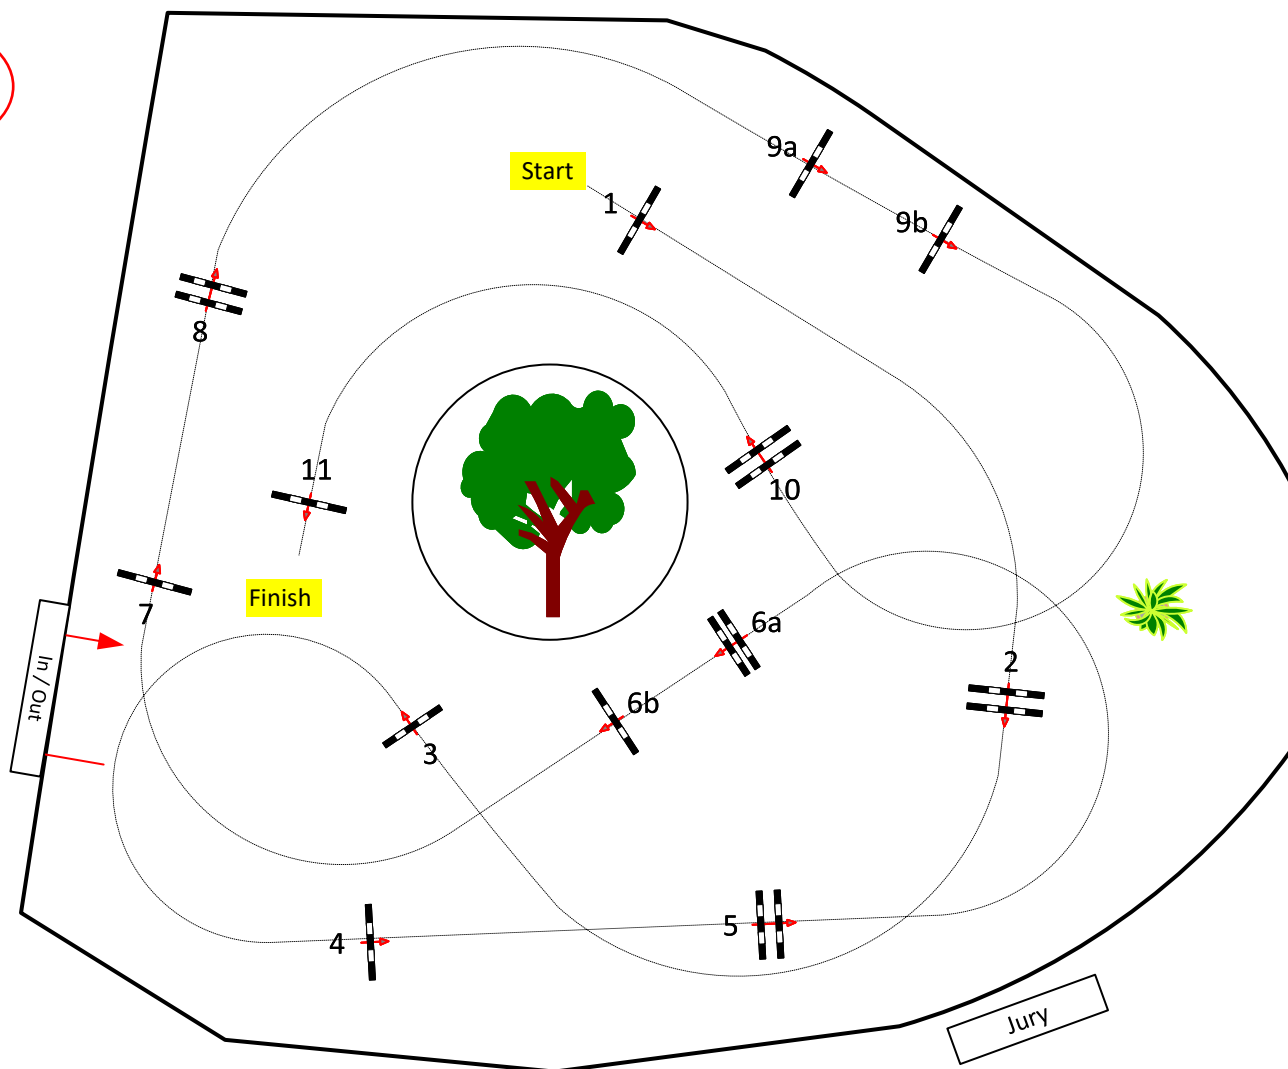

OWL Challenge Paderborn 2022

Class No.:

Medium Tour

Competition against the clock

Freitag, 9. September 2022

Start: 14:00

1

Table: A
National RG:
FEI RG / Art. 238.2.1
Height: 1,35 m

Speed: 350 m/min
Length: 430 m
Time allowed: 74 sec
Time limit: 148 sec

Obstacles: 11
Efforts: 13
Penalty sec
Closed combination:

1st Jump-off:

Length: 0 m
Time allowed: 0 sec
Time limit: 0 sec

2nd Jump-off:

Length: 0 m
Time allowed: 0 sec
Time limit: 0 sec