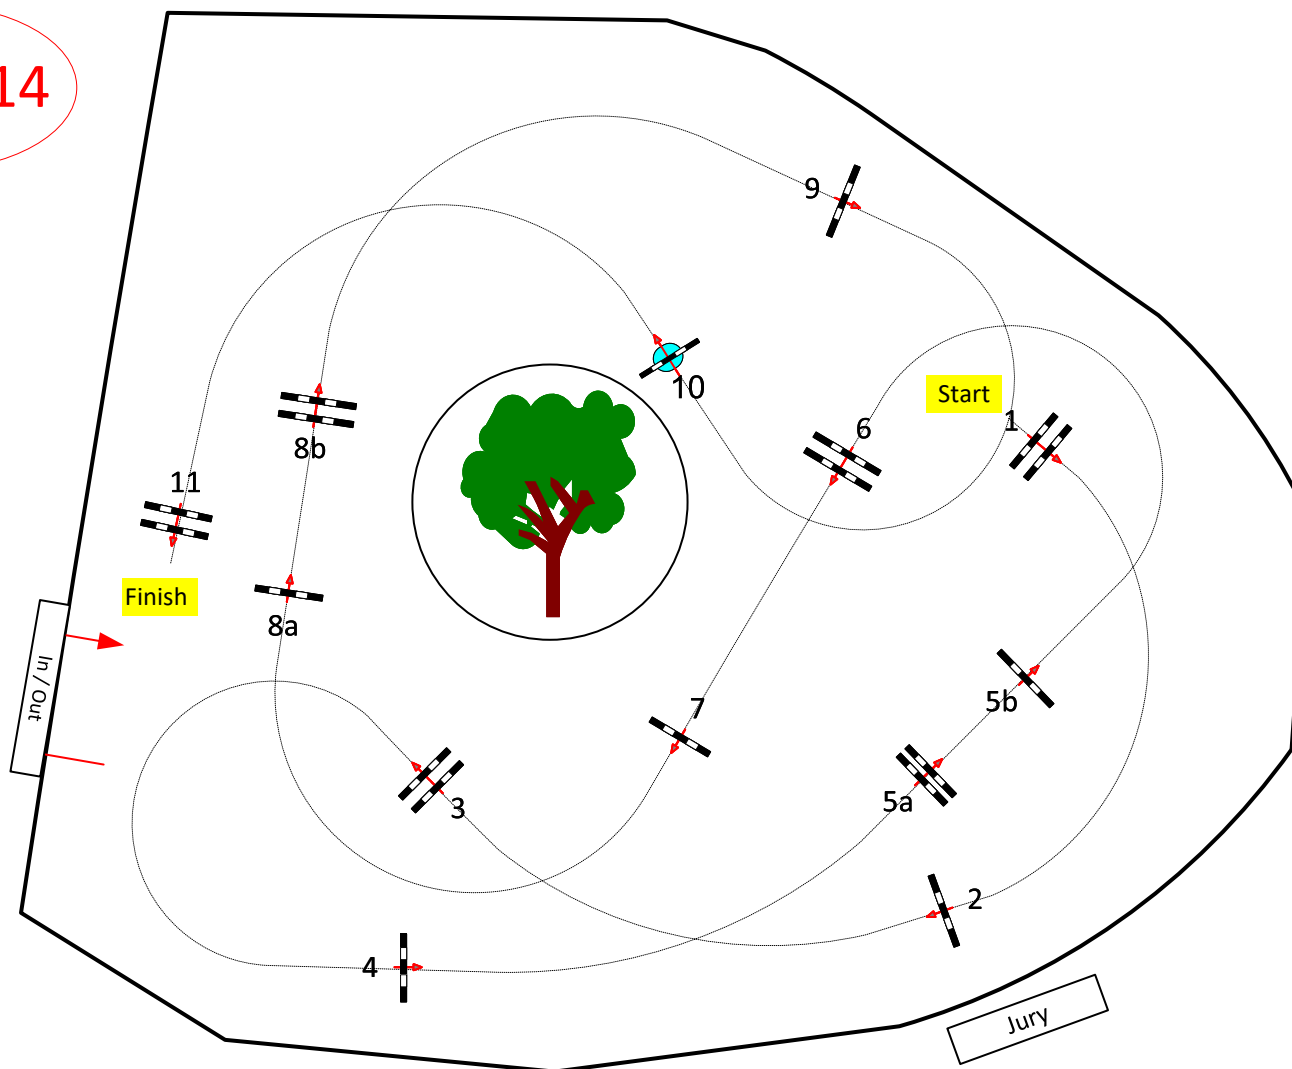

OWL Challenge Paderborn 2022

Class No.: Youngster Tour

Competition against the clock

Freitag, 9. September 2022

Start: 8:00

08/11/14

Table: A
 National RG:
 FEI RG / Art. 238.2.1
 Height: 1,30/1,35/1,40 m

Speed: 350 m/min

Length: 445 m
 Time allowed: 77 sec
 Time limit: 154 sec

Obstacles: 11
 Efforts: 13
 Penalty sec
 Closed combination:

1st Jump-off:

Length: 0 m
 Time allowed: 0 sec
 Time limit: 0 sec

2nd Jump-off:

Length: 0 m
 Time allowed: 0 sec
 Time limit: 0 sec