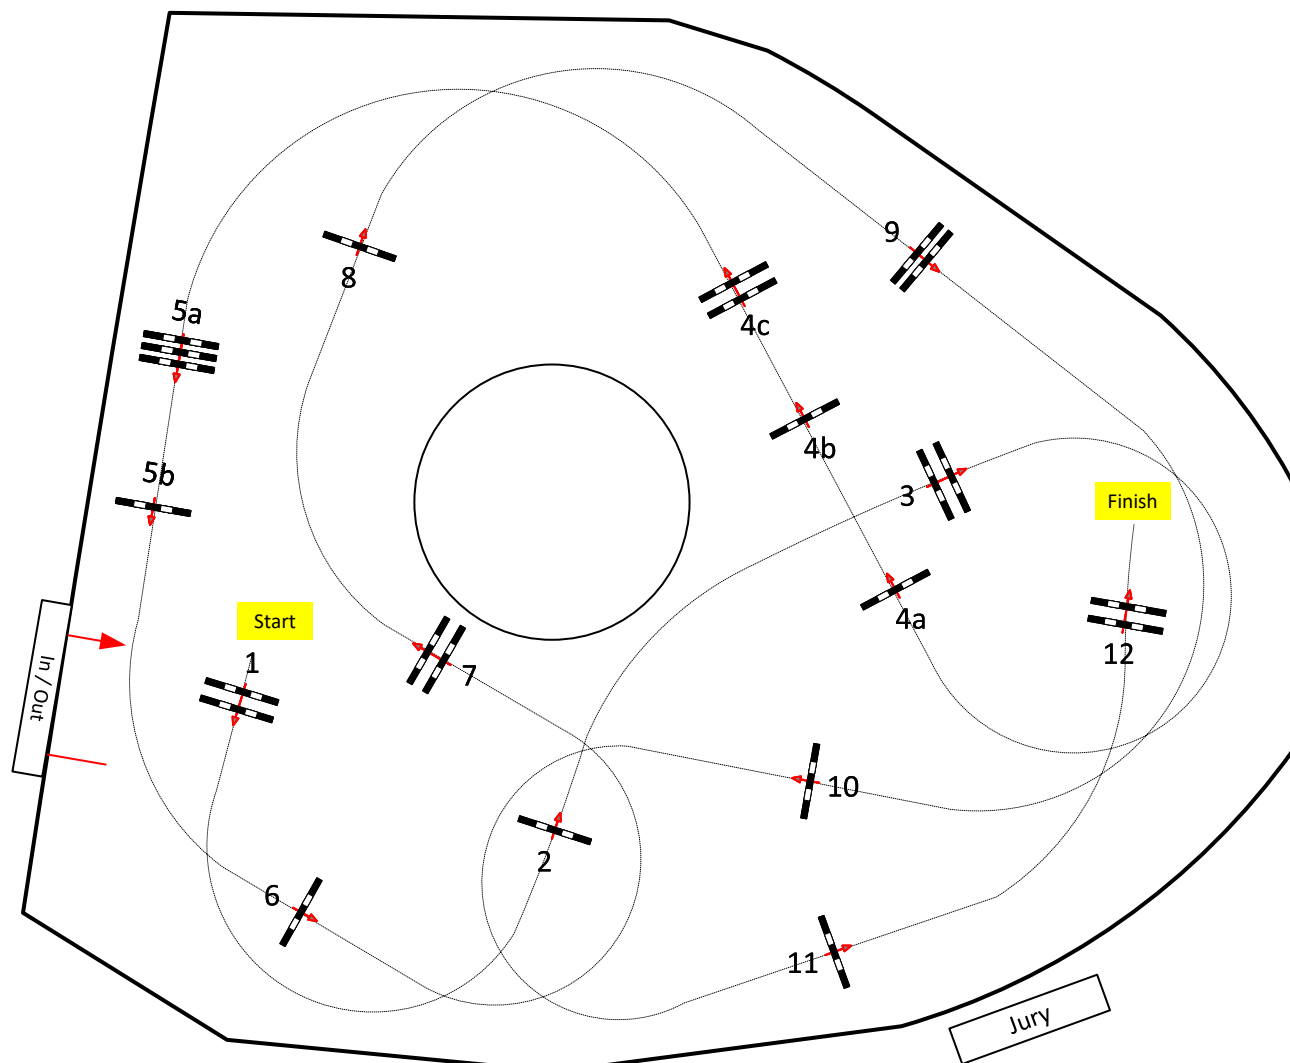

OWL Challenge Paderborn 2022

Class No.:

Big Tour

Competition against the clock

Samstag, 10. September 2022

Start: 15:55

5

Table: A
National RG:
FEI RG / Art. 238.2.1
Height: 1,45 m

Speed: 375 m/min

Length: 490 m
Time allowed: 79 sec
Time limit: 158 sec

Obstacles: 12
Efforts: 15
Penalty sec
Closed combination:

1st Jump-off:

Length: 0 m
Time allowed: 0 sec
Time limit: 0 sec

2nd Jump-off:

Length: 0 m
Time allowed: 0 sec
Time limit: 0 sec