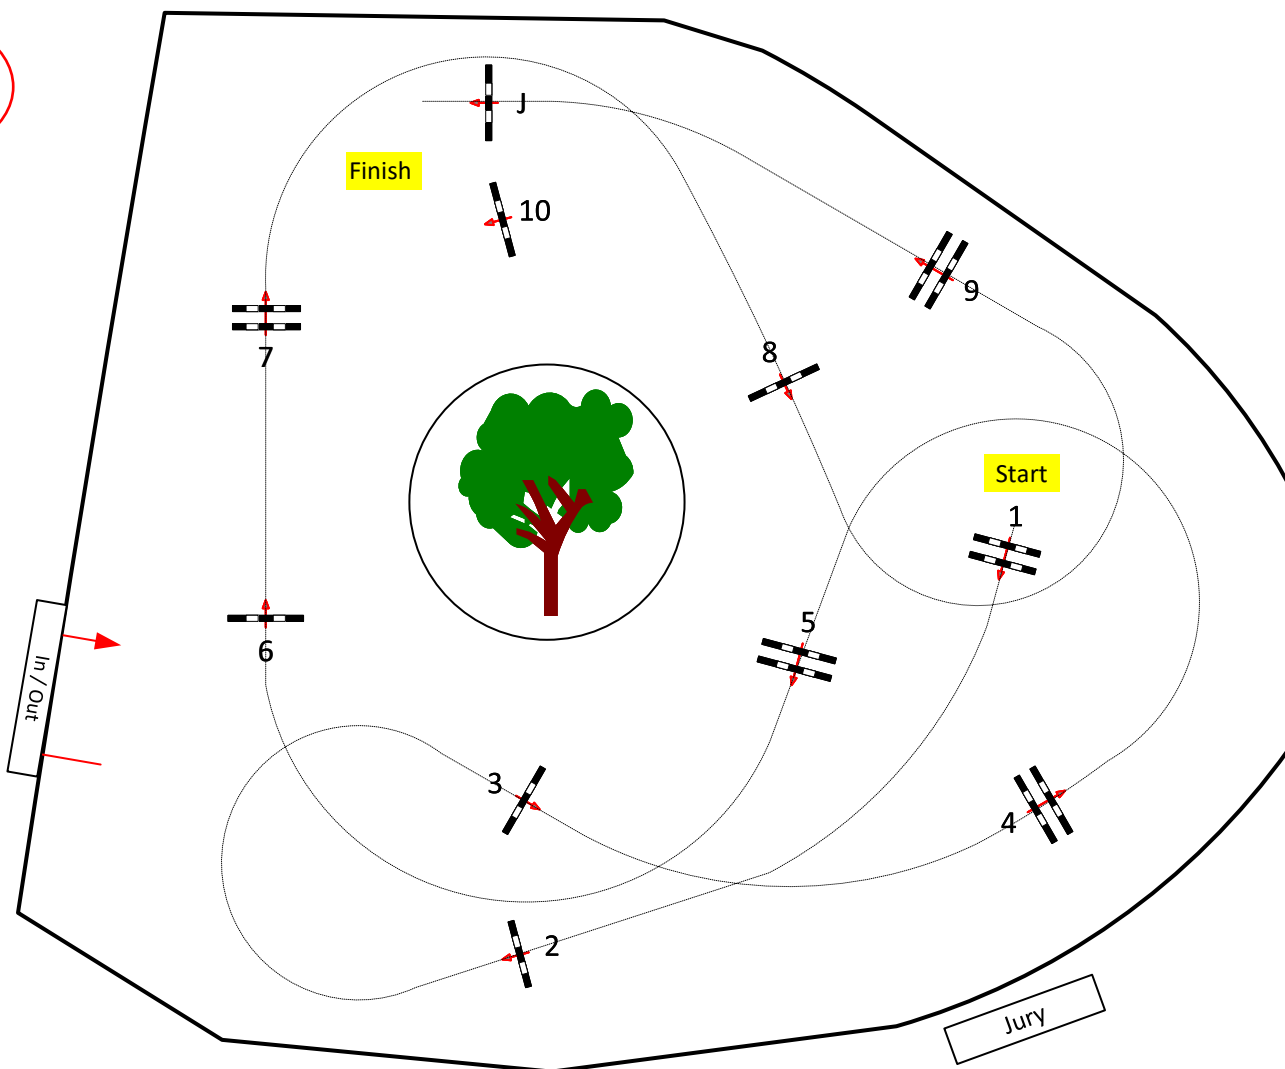

OWL Challenge Paderborn 2022

Class No.:

Medium Tour

Accumulator Competition

Samstag, 10. September 2022

Start: 11:05

2

Table: A
 National RG:
 FEI RG / Art. 269.1,2,3,5 & 215.3
 Height: 1,40 m

Speed: 350 m/min

Length: 380 m

Time allowed: 66 sec

Time limit: 132 sec

Obstacles: 10

Efforts: 10

Penalty sec

Closed combination:

1st Jump-off:

Length: 0 m

Time allowed: 0 sec

Time limit: 0 sec

2nd Jump-off:

Length: 0 m

Time allowed: 0 sec

Time limit: 0 sec