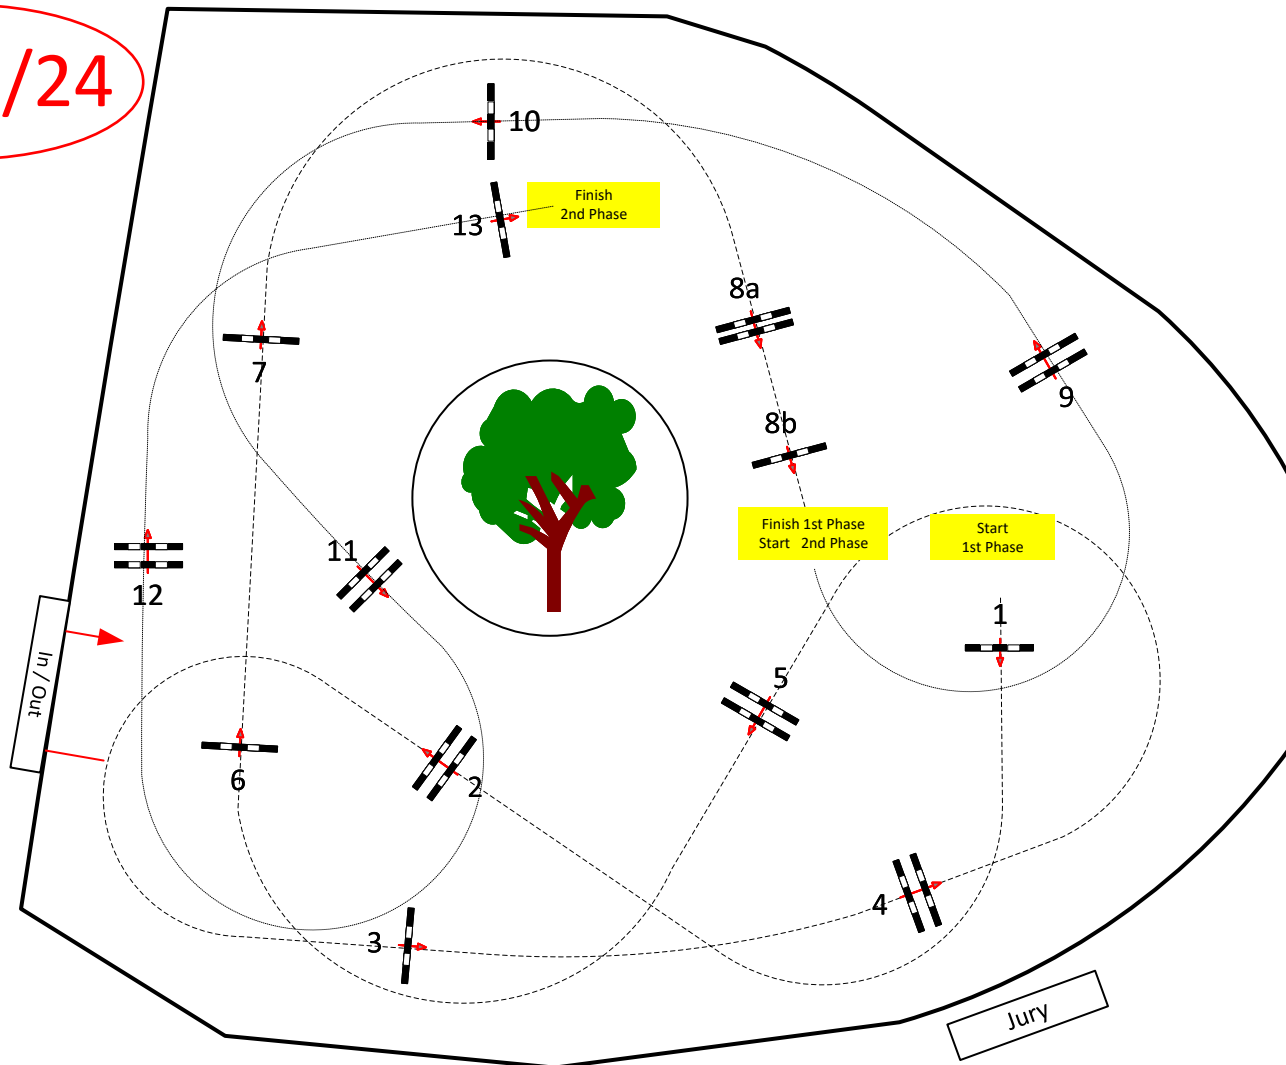

OWL Challenge Paderborn 2022

Class No.:

Amateur Tour

Competition in two Phases

Samstag, 10. September 2022

Start: 8:00

18/21/24

Table: A
 National RG:
 FEI RG / Art. 274.1.5.3
 Height: 1,15/1,25/1,40 m

Speed: 350 m/min

Length: 370 m
 Time allowed: 64 sec
 Time limit: 128 sec

Obstacles: 8
 Efforts: 9
 Penalty sec
 Closed combination:

2nd Phase:
9-13
 Length: 240 m
 Time allowed: 42 sec
 Time limit: 84 sec

2nd Jump-off:
 Length: 0 m
 Time allowed: 0 sec
 Time limit: 0 sec