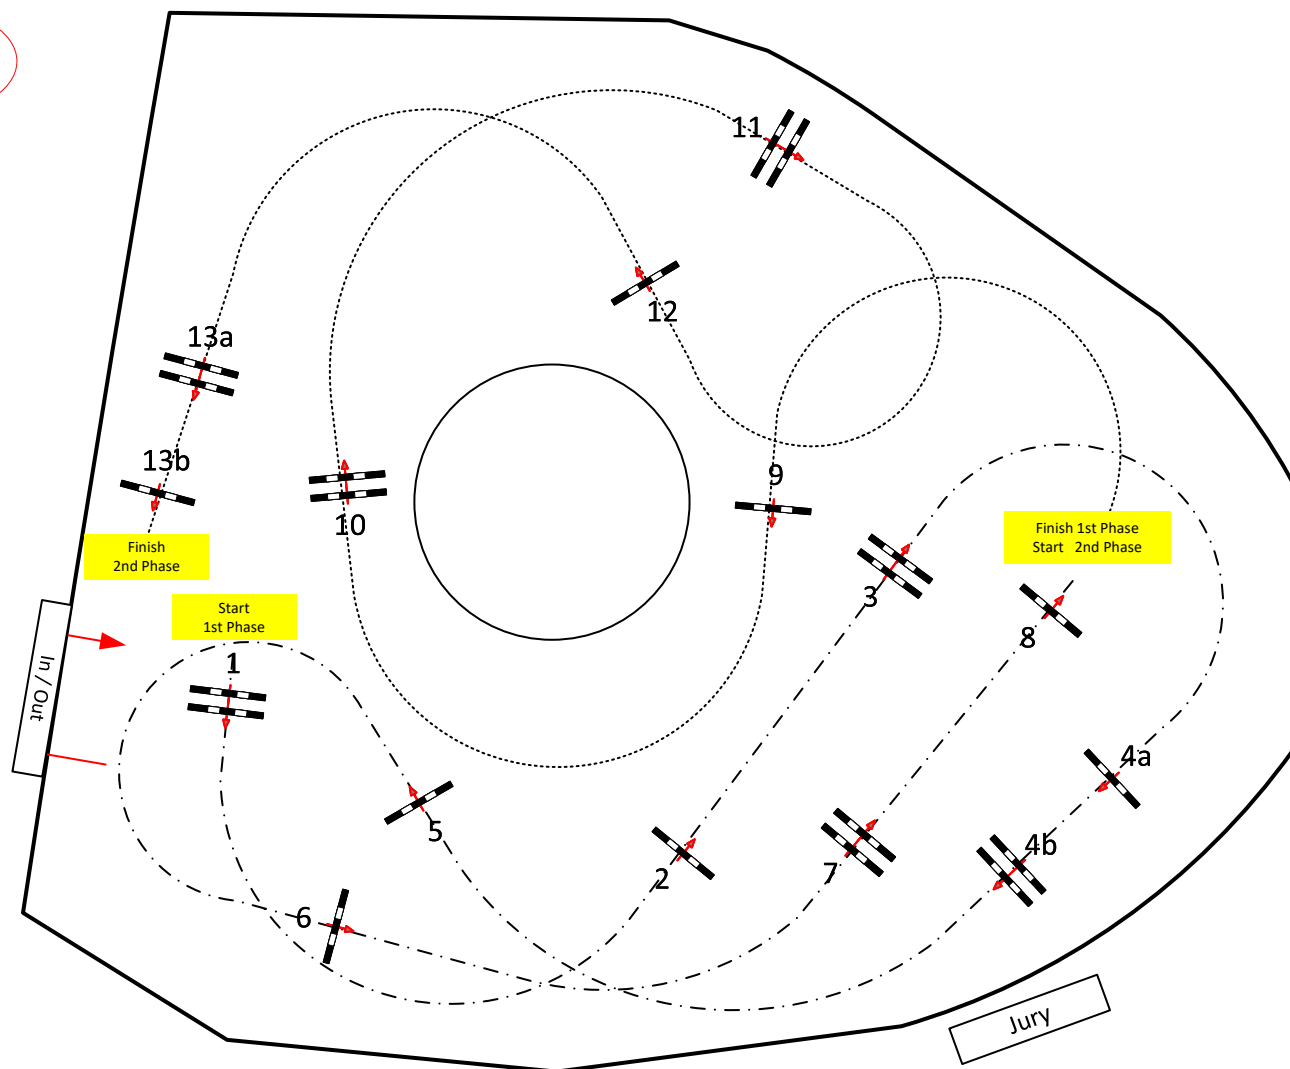

OWL Challenge Paderborn 2022

Class No.:

Medium Tour

Competition in two Phases

Sonntag, 11. September 2022

Start: 10:00

3

Table: A
 National RG: Art. 274.1.5.3
 FEI RG / Art.
 Height: 1,40 m

Speed: 375 m/min

Length: 280 m
 Time allowed: 45 sec
 Time limit: 90 sec

Obstacles: 8
 Efforts: 9
 Penalty sec
 Closed combination:

2nd Phase:
9-13b
 Length: 240 m
 Time allowed: 39 sec
 Time limit: 78 sec

2nd Jump-off:
 Length: 0 m
 Time allowed: 0 sec
 Time limit: 0 sec