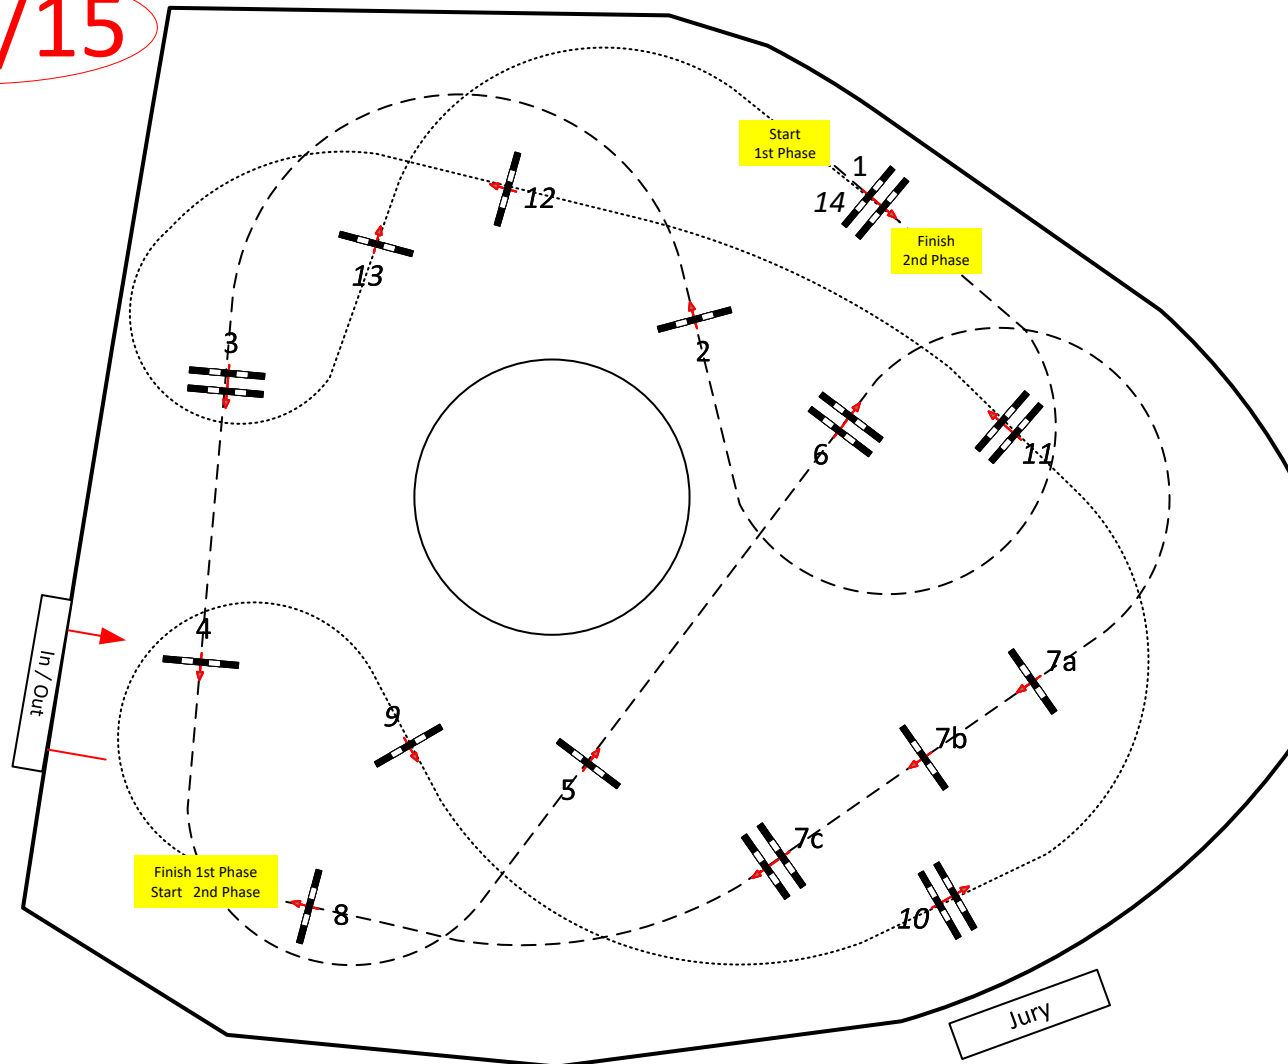

OWL Challenge Paderborn 2022

Class No.: Youngster Tour

Competition in two Phases

Sonntag, 11. September 2022

Start: 8:00

9/12/15

Table: A
 National RG: Art. 274.1.5.3
 FEI RG / Art.
 Height: 1,35/1,40/1,45 m

Speed: 350 m/min
 Length: 325 m
 Time allowed: 56 sec
 Time limit: 112 sec

Obstacles: 8
 Efforts: 10
 Penalty sec
 Closed combination:

2nd Phase:
9-14
 Length: 255 m
 Time allowed: 44 sec
 Time limit: 88 sec

2nd Jump-off:
 Length: 0 m
 Time allowed: 0 sec
 Time limit: 0 sec